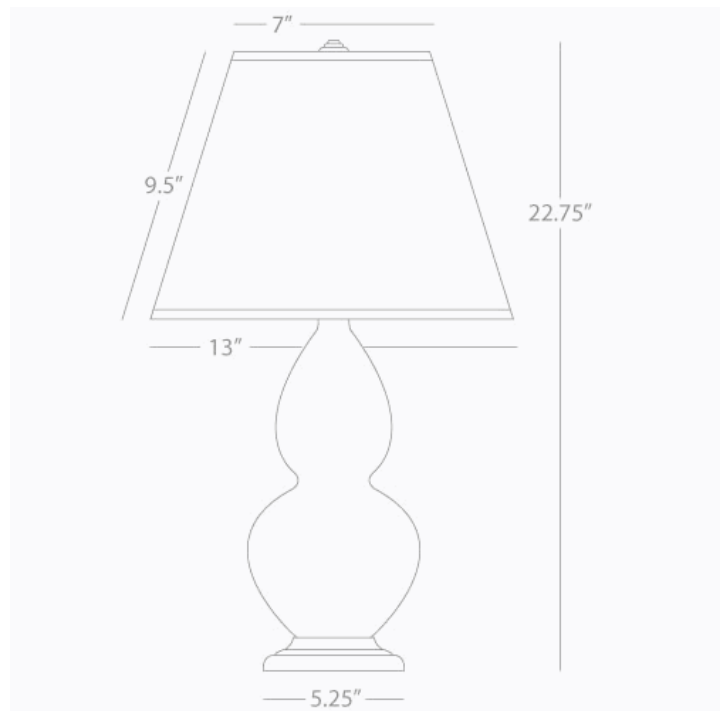

DOUBLE GOURD

1782X

Accent Lamp

1-150W Max.

Bulb Type: A

Switch: 3-Way

Marine Blue Glazed Ceramic

Antique Silver Finished Accents

Pearl Dupioni Fabric Shade

See Double Gourd Table for Color / Base / Shade
Options

* *Made In The USA*