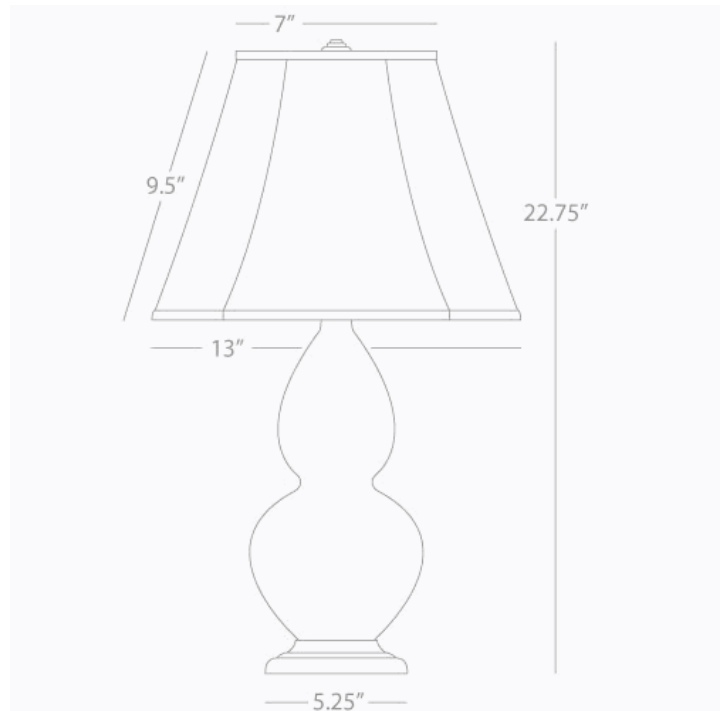

DOUBLE GOURD

1776

Accent Lamp

1-150W Max.

Bulb Type: A

Switch: 3-Way

Bone Glazed Ceramic

Antique Silver Finished Accents

Ivory Stretched Fabric Shade

See Double Gourd Table for Color / Base / Shade
Options

* Made In The USA