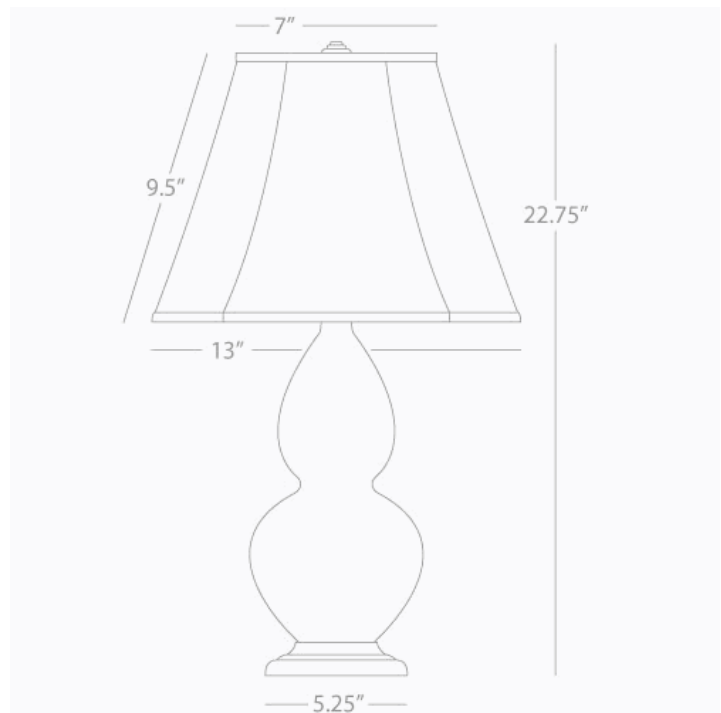

DOUBLE GOURD

1775

Accent Lamp

1-150W Max.

Bulb Type: A

Switch: 3-Way

Bone Glazed Ceramic

Deep Patina Bronze Finished Accents

Ivory Stretched Fabric Shade

See Double Gourd Table for Color / Base / Shade
Options

* *Made In The USA*