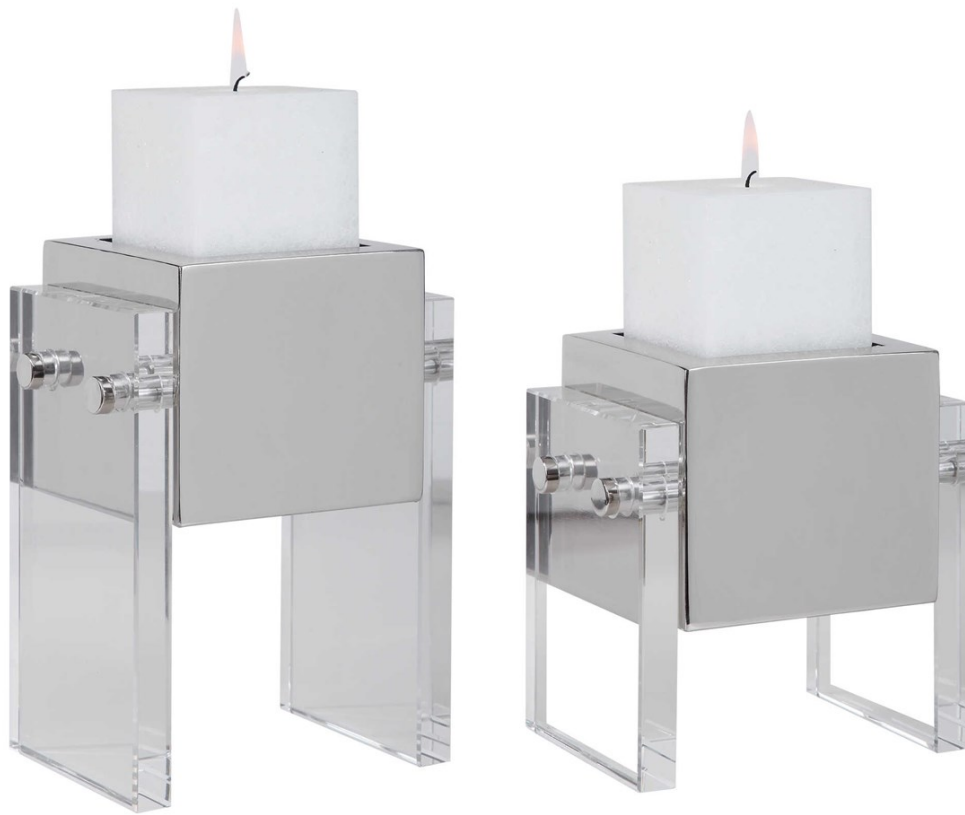

UTTERMOST

SUTTON CANDLEHOLDERS, S/2

ITEM #17742

Set of two crystal and polished nickel candleholders. Two 3"x3" distressed white square candles are included. Sizes: S-6x7x5, L-6x9x5

Designer:

Dimensions:

6 W X 9 H X 5 D (in)

Weight:

12

Ship Via:

Small Parcel

UPC Number:

792977177426