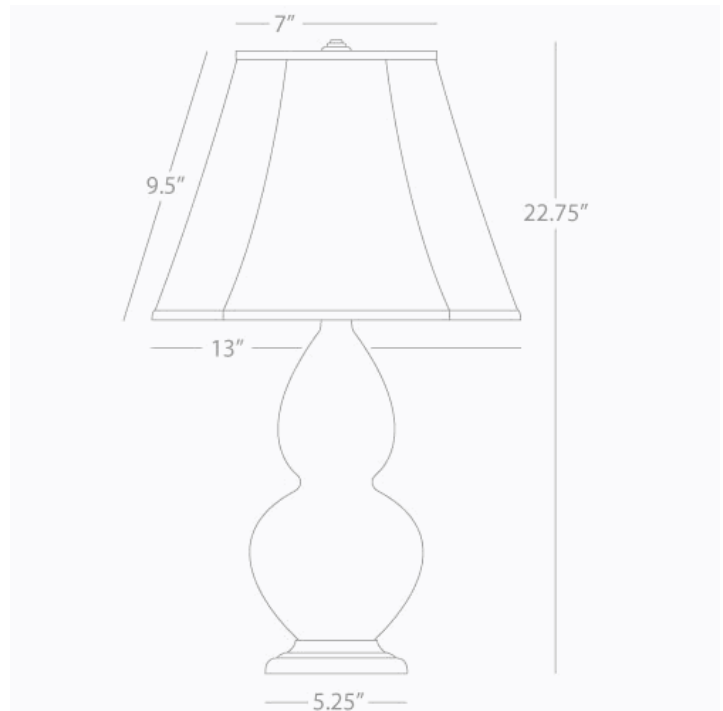

DOUBLE GOURD

1774

Accent Lamp

1-150W Max.

Bulb Type: A

Switch: 3-Way

Bone Glazed Ceramic

Antique Natural Brass Finished Accents

Ivory Stretched Fabric Shade

See Double Gourd Table for Color / Base / Shade
Options

*** Made In The USA**