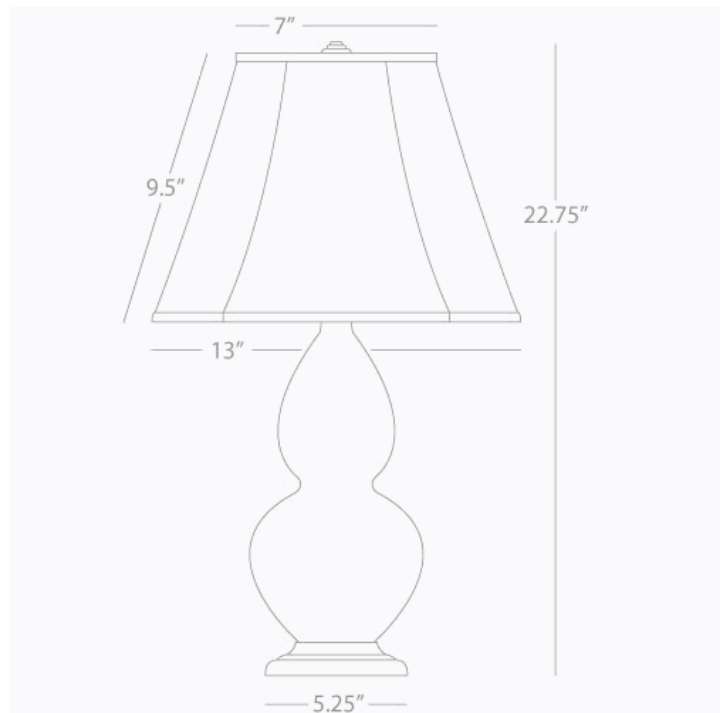

DOUBLE GOURD

1770

Accent Lamp

1-150W Max.

Bulb Type: A

Switch: 3-Way

Smoky Taupe Glazed Ceramic

Antique Silver Finished Accents

Ivory Stretched Fabric Shade

See Double Gourd Table for Color / Base / Shade  
Options

\* *Made In The USA*