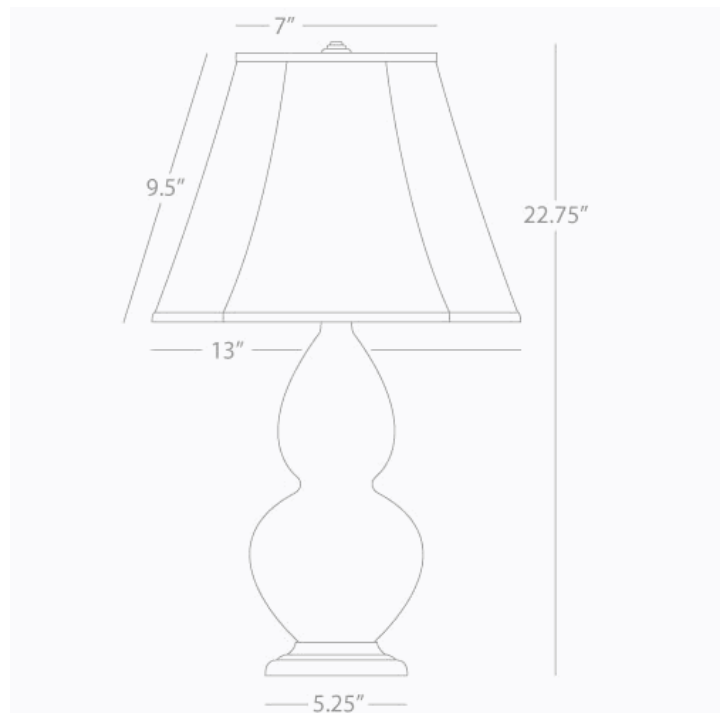

DOUBLE GOURD

1769

Accent Lamp

1-150W Max.

Bulb Type: A

Switch: 3-Way

Smoky Taupe Glazed Ceramic

Deep Patina Bronze Finished Accents

Ivory Stretched Fabric Shade

See Double Gourd Table for Color / Base / Shade
Options

* *Made In The USA*