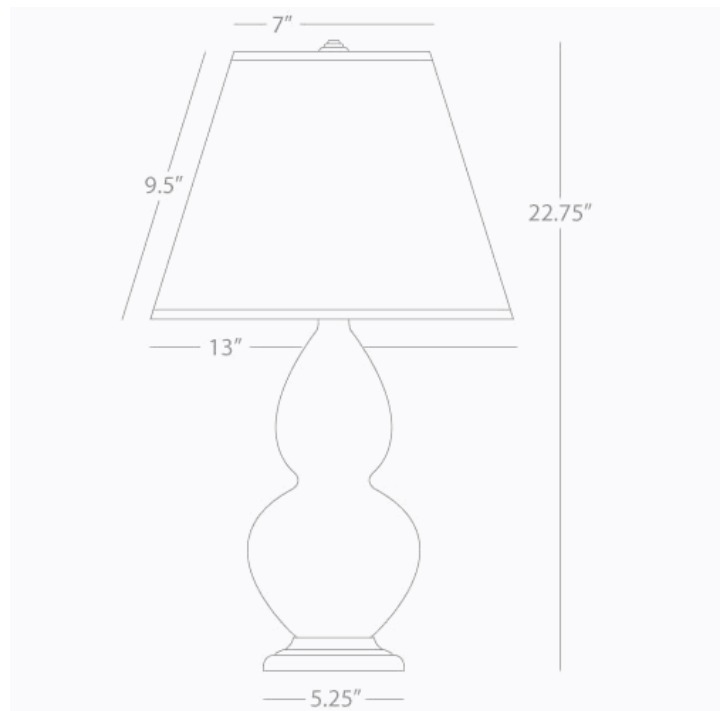

DOUBLE GOURD

1767X

Accent Lamp

1-150W Max.

Bulb Type: A

Switch: 3-Way

Amethyst Glazed Ceramic

Antique Silver Finished Accents

Pearl Dupioni Fabric Shade

See Double Gourd Table for Color / Base / Shade
Options

* *Made In The USA*