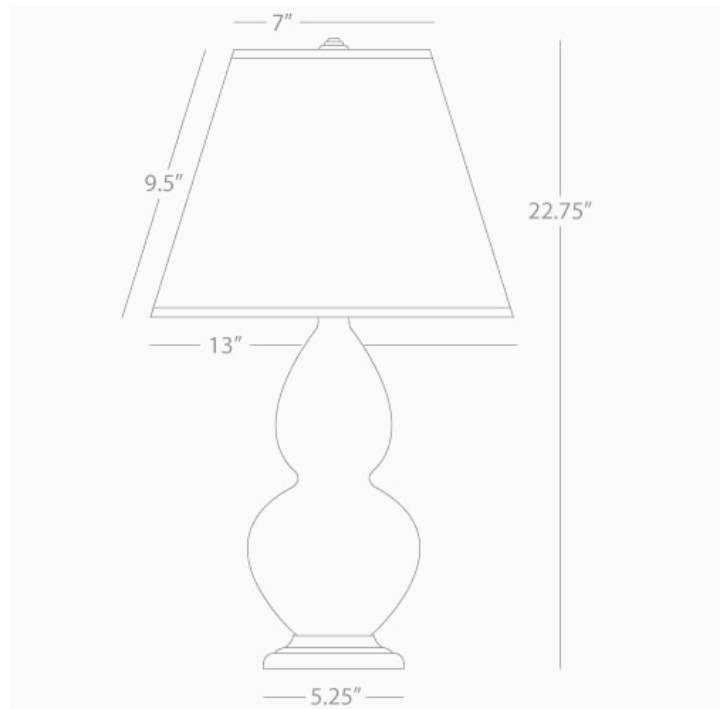

DOUBLE GOURD

1765X

Accent Lamp

1-150W Max.

Bulb Type: A

Switch: 3-Way

Amethyst Glazed Ceramic

Antique Natural Brass Finished Accents

Pearl Dupioni Fabric Shade

See Double Gourd Table for Color / Base / Shade
Options

* Made In The USA