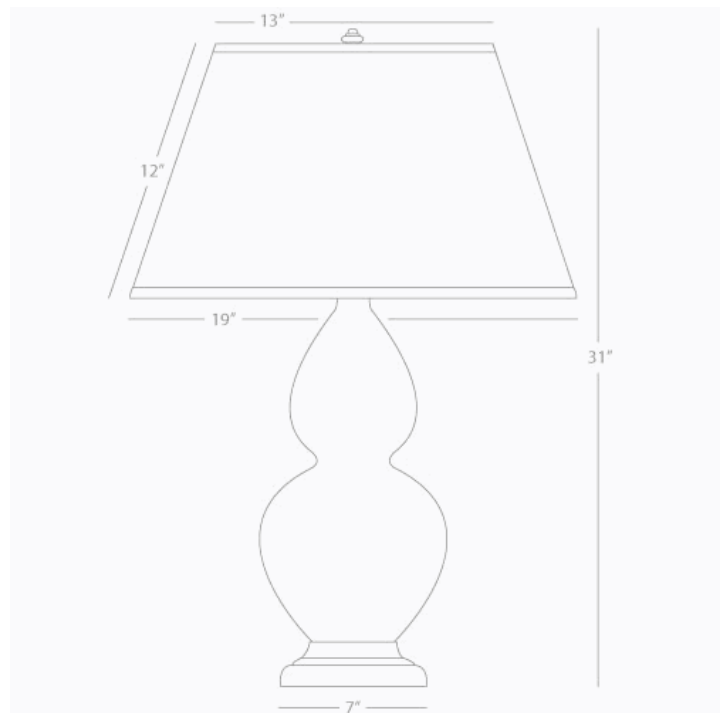

DOUBLE GOURD

1752X

Table Lamp

1-150W Max.

Bulb Type: A

Switch: 3-Way

Peacock Glazed Ceramic

Deep Patina Bronze Finished Accents

Pearl Dupioni Fabric Shade

See Double Gourd Table for Color / Base / Shade
Options

* Made In The USA