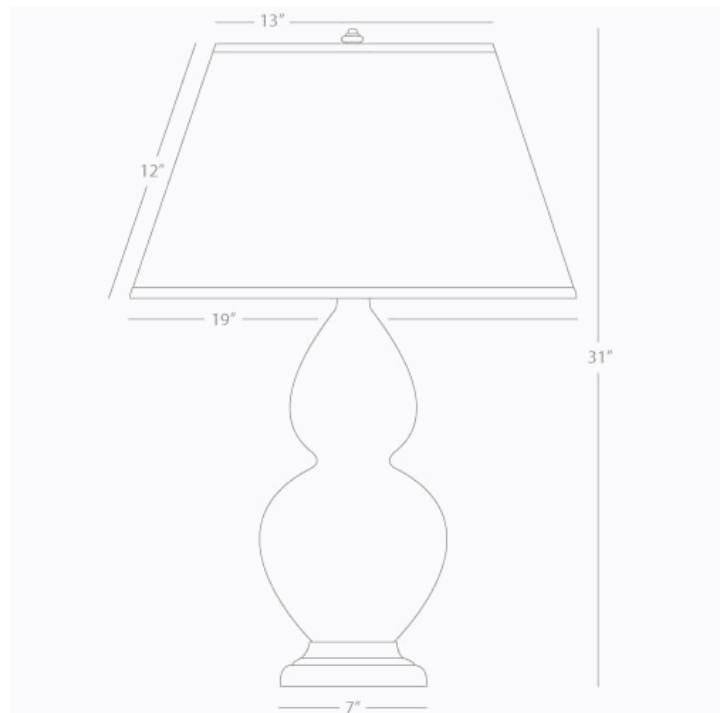

DOUBLE GOURD

1746X

Table Lamp

1-150W Max.

Bulb Type: A

Switch: 3-Way

Amethyst Glazed Ceramic

Deep Patina Bronze Finished Accents

Pearl Dupioni Fabric Shade

**See Double Gourd Color Chart for Base / Color /
Shade Options**

* Made In The USA