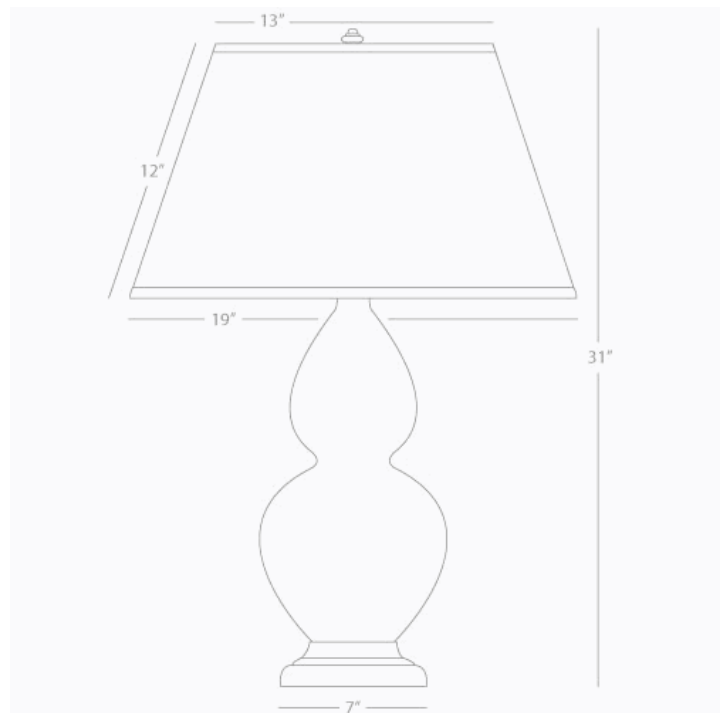

DOUBLE GOURD

1740X

Table Lamp

1-150W Max.

Bulb Type: A

Switch: 3-Way

Egg Blue Glazed Ceramic

Antique Natural Brass Finished Accents

Pearl Dupioni Fabric Shade

See Double Gourd Table for Color / Base / Shade
Options

* *Made In The USA*