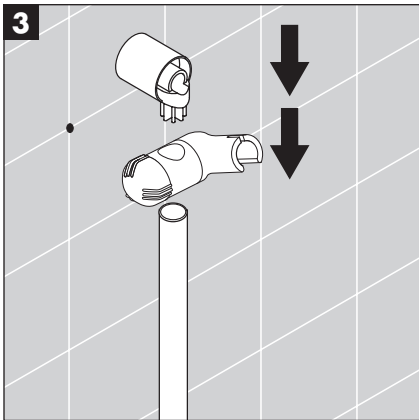

Installation Instructions / Warranty

Wallbar Slider
88590xx0

Screw Cover
88534xx0

hangrohe

Wallbar Slider
88590xx0
Screw Cover
88534xx0

hansgrohe

Hansgrohe, Inc. • 1490 Bluegrass Lakes Parkway • Alpharetta, GA 30004
Tel. 770 360-9880 • Fax 770 360 9887