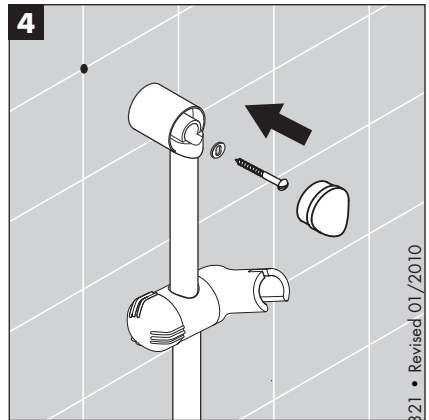

Installation Instructions / Warranty

Wallbar Slider
88590xx0

Screw Cover
88534xx0

hangrohe

Wallbar Slider
88590xx0
Screw Cover
88534xx0

hansgrohe

Hansgrohe, Inc. • 1490 Bluegrass Lakes Parkway • Alpharetta, GA 30004
Tel. 770 360-9880 • Fax 770 360 9887