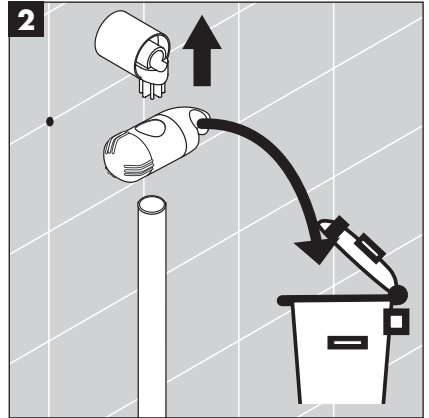

Installation Instructions / Warranty

Wallbar Slider
88590xx0

Screw Cover
88534xx0

hangrohe

Wallbar Slider
88590xx0
Screw Cover
88534xx0

hansgrohe

Hansgrohe, Inc. • 1490 Bluegrass Lakes Parkway • Alpharetta, GA 30004
Tel. 770 360-9880 • Fax 770 360 9887