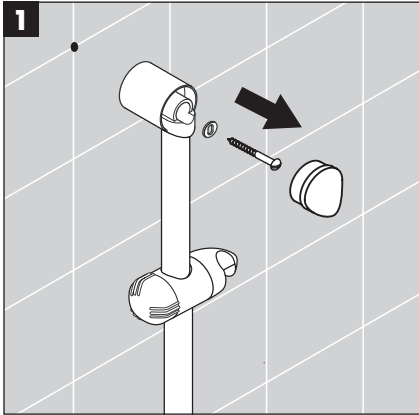

Installation Instructions / Warranty

Wallbar Slider
88590xx0

Screw Cover
88534xx0

hangrohe

Wallbar Slider
88590xx0
Screw Cover
88534xx0

hansgrohe

Hansgrohe, Inc. • 1490 Bluegrass Lakes Parkway • Alpharetta, GA 30004
Tel. 770 360-9880 • Fax 770 360 9887