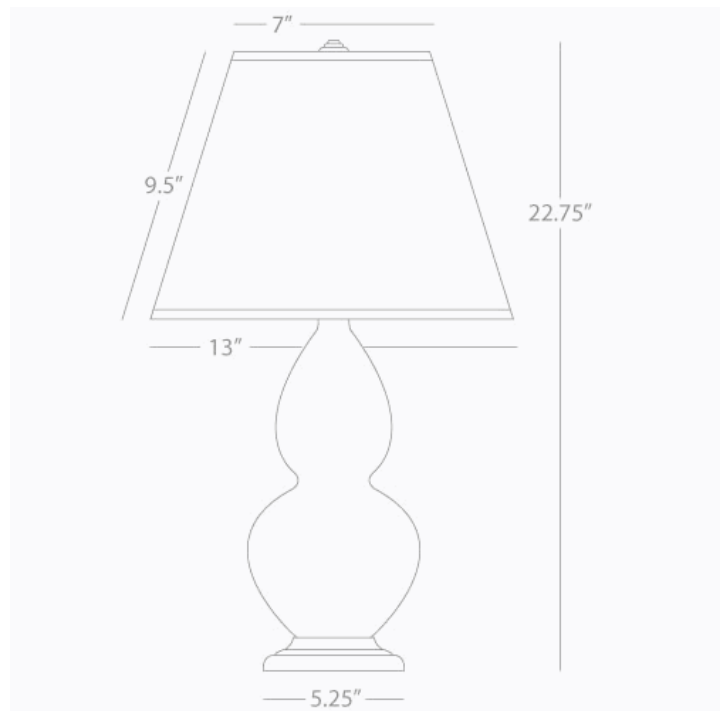

DOUBLE GOURD

1689X

Accent Lamp

1-150W Max.

Bulb Type: A

Switch: 3-Way

Baby Blue Glazed Ceramic

Antique Natural Brass Finished Accents

Pearl Dupioni Fabric Shade

See Double Gourd Table for Color / Base / Shade
Options

* *Made In The USA*