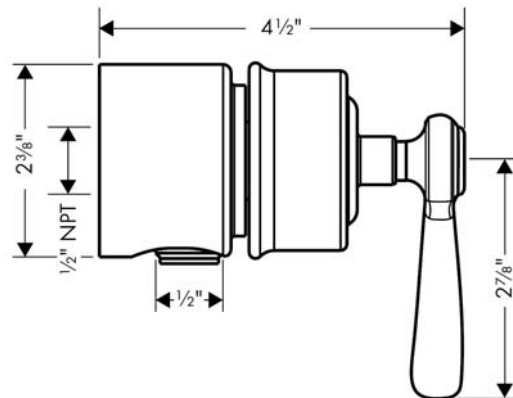

AXOR Montreux
AXOR Montreux Fix Fit Wall Outlet with Lever Handle
Finishes : polished nickel Part no. : 16883831

Description

Item details

Compliance

Product image

Scale drawing

AXOR Montreux
AXOR Montreux Fix Fit Wall Outlet with Lever Handle
Finishes : **polished nickel** Part no. : **16883831**

Exploded drawing

Year of production: >04/08

AXOR Montreux
AXOR Montreux Fix Fit Wall Outlet with Lever Handle
 Finishes : **polished nickel** Part no. : **16883831**

Spare parts list

Year of production: >04/08

Pos.	Description	Part no.	Price	PU
1	handle	16693830	-	1
2	set of screw covers, cold / hot water / neutral	97987000	-	1
3	shut off unit right closing	96350000	-	1
4	support element	98557000	-	1
5	set of non return valves DW 15	94074000	-	1
6	flat seal	97674000	-	1