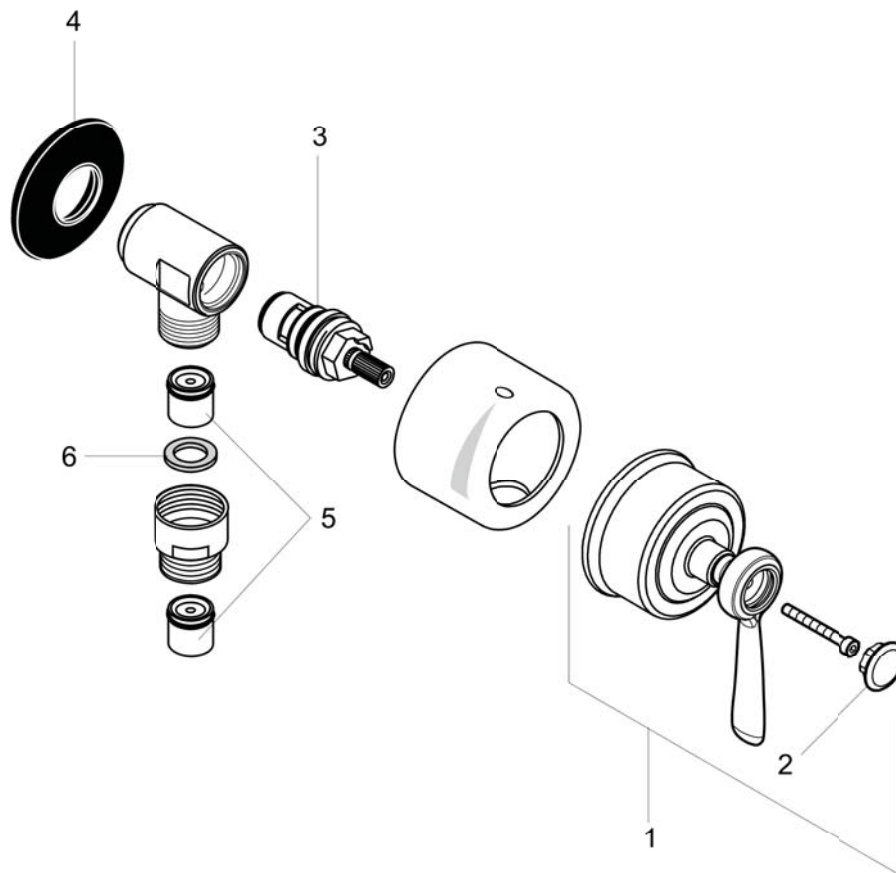

AXOR Montreux
AXOR Montreux Fix Fit Wall Outlet with Lever Handle
Finishes : polished nickel Part no. : 16883831

Description

Item details

Compliance

Product image

Scale drawing

AXOR Montreux
AXOR Montreux Fix Fit Wall Outlet with Lever Handle
Finishes : **polished nickel** Part no. : **16883831**

Exploded drawing

Year of production: >04/08

AXOR Montreux
AXOR Montreux Fix Fit Wall Outlet with Lever Handle
 Finishes : **polished nickel** Part no. : **16883831**

Spare parts list

Year of production: >04/08

Pos.	Description	Part no.	Price	PU
1	handle	16693830	-	1
2	set of screw covers, cold / hot water / neutral	97987000	-	1
3	shut off unit right closing	96350000	-	1
4	support element	98557000	-	1
5	set of non return valves DW 15	94074000	-	1
6	flat seal	97674000	-	1