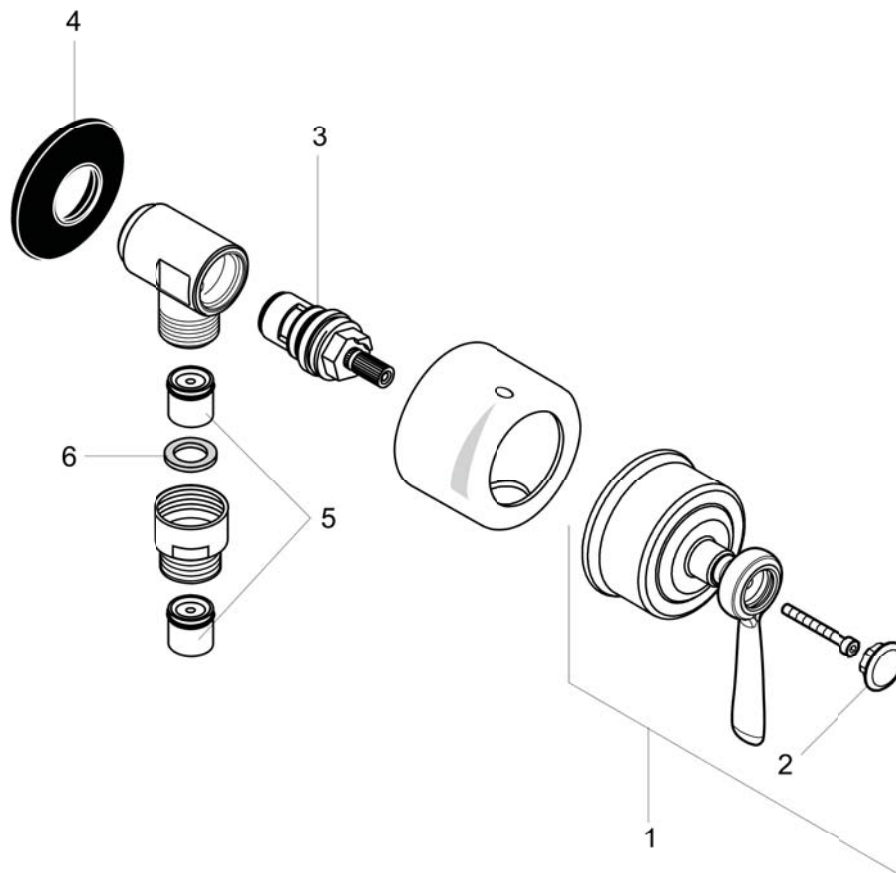

AXOR Montreux
AXOR Montreux Fix Fit Wall Outlet with Lever Handle
Finishes : **brushed nickel** Part no. : **16883821**

Description

Item details

Compliance

Product image

Scale drawing

AXOR Montreux
AXOR Montreux Fix Fit Wall Outlet with Lever Handle
Finishes : **brushed nickel** Part no. : **16883821**

Exploded drawing

Year of production: **04/08 - 08/17**

AXOR Montreux
AXOR Montreux Fix Fit Wall Outlet with Lever Handle
 Finishes : **brushed nickel** Part no. : **16883821**

Spare parts list

Year of production: **04/08 - 08/17**

Pos.	Description	Part no.	Price	PU
1	handle	16693820	-	1
2	set of screw covers, cold / hot water / neutral	97987000	-	1
3	shut off unit right closing	96350000	-	1
4	support element	98557000	-	1
5	set of non return valves DW 15	94074000	-	1
6	flat seal	97674000	-	1