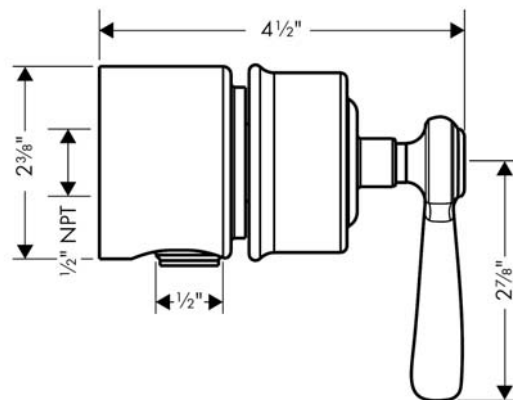

AXOR Montreux
AXOR Montreux Fix Fit Wall Outlet with Lever Handle
Finishes : **brushed nickel** Part no. : **16883821**

Description

Item details

Compliance

Product image

Scale drawing

AXOR Montreux
AXOR Montreux Fix Fit Wall Outlet with Lever Handle
Finishes : **brushed nickel** Part no. : **16883821**

Exploded drawing

Year of production: **04/08 - 08/17**

AXOR Montreux
AXOR Montreux Fix Fit Wall Outlet with Lever Handle
 Finishes : **brushed nickel** Part no. : **16883821**

Spare parts list

Year of production: **04/08 - 08/17**

Pos.	Description	Part no.	Price	PU
1	handle	16693820	-	1
2	set of screw covers, cold / hot water / neutral	97987000	-	1
3	shut off unit right closing	96350000	-	1
4	support element	98557000	-	1
5	set of non return valves DW 15	94074000	-	1
6	flat seal	97674000	-	1