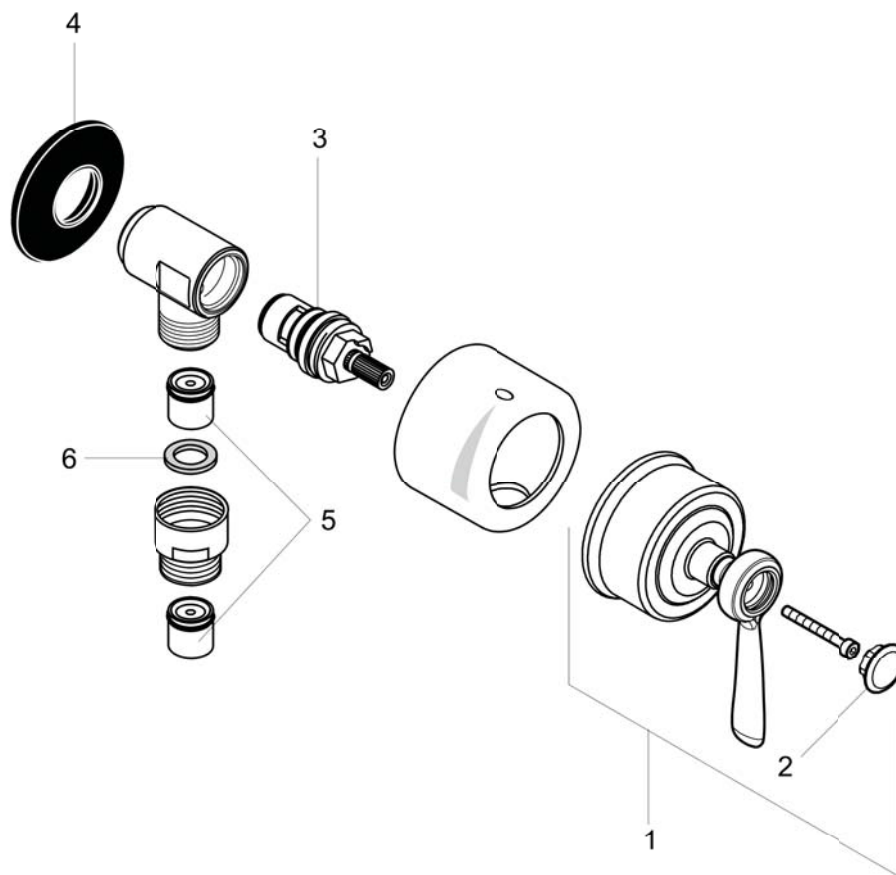

AXOR Montreux
AXOR Montreux Fix Fit Wall Outlet with Lever Handle
Finishes : **chrome** Part no. : **16883001**

Description

Item details

Compliance

Product image

Scale drawing

AXOR Montreux
AXOR Montreux Fix Fit Wall Outlet with Lever Handle
Finishes : **chrome** Part no. : **16883001**

Exploded drawing

Year of production: >04/08

AXOR Montreux
AXOR Montreux Fix Fit Wall Outlet with Lever Handle
 Finishes : **chrome** Part no. : **16883001**

Spare parts list

Year of production: >04/08

Pos.	Description	Part no.	Price	PU
1	handle	16693000	-	1
2	set of screw covers, cold / hot water / neutral	97987000	-	1
3	shut off unit right closing	96350000	-	1
4	support element	98557000	-	1
5	set of non return valves DW 15	94074000	-	1
6	flat seal	97674000	-	1