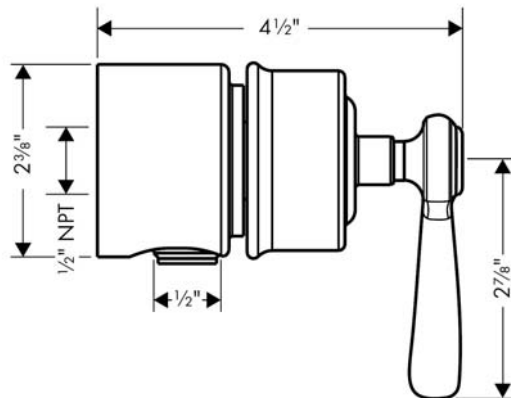

AXOR Montreux
AXOR Montreux Fix Fit Wall Outlet with Lever Handle
Finishes : **chrome** Part no. : **16883001**

Description

Item details

Compliance

Product image

Scale drawing

AXOR Montreux
AXOR Montreux Fix Fit Wall Outlet with Lever Handle
Finishes : **chrome** Part no. : **16883001**

Exploded drawing

Year of production: >04/08

AXOR Montreux
AXOR Montreux Fix Fit Wall Outlet with Lever Handle
 Finishes : **chrome** Part no. : **16883001**

Spare parts list

Year of production: >04/08

Pos.	Description	Part no.	Price	PU
1	handle	16693000	-	1
2	set of screw covers, cold / hot water / neutral	97987000	-	1
3	shut off unit right closing	96350000	-	1
4	support element	98557000	-	1
5	set of non return valves DW 15	94074000	-	1
6	flat seal	97674000	-	1