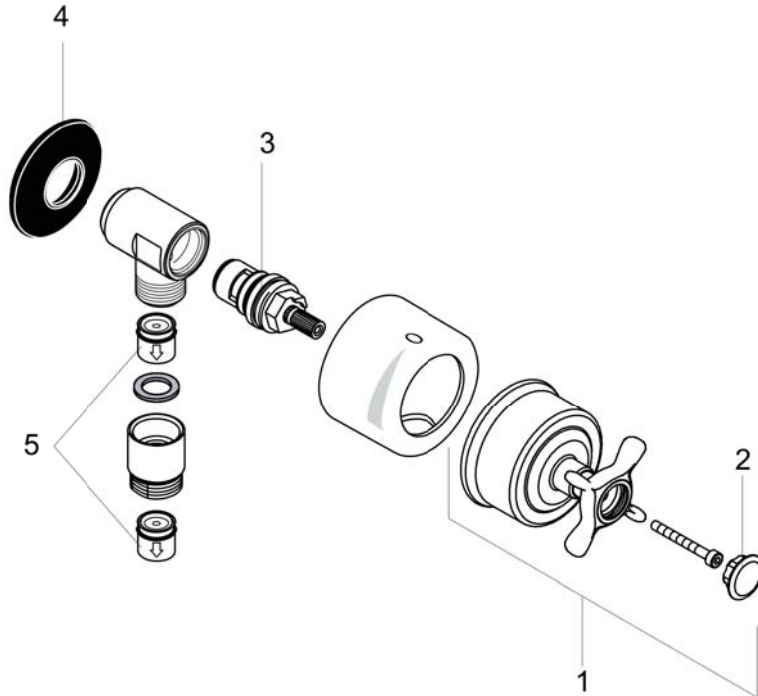

AXOR Montreux
AXOR Montreux Fix Fit Wall Outlet with Cross Handle
Finishes : polished nickel Part no. : 16882831

Description

Item details

Compliance

Product image

Scale drawing

AXOR Montreux
AXOR Montreux Fix Fit Wall Outlet with Cross Handle
Finishes : polished nickel Part no. : 16882831

Exploded drawing

Year of production: >06/06

AXOR Montreux
AXOR Montreux Fix Fit Wall Outlet with Cross Handle
 Finishes : **polished nickel** Part no. : **16882831**

Spare parts list

Year of production: >06/06

Pos.	Description	Part no.	Price	PU
1	handle	16593830	-	1
2	set of screw covers, cold / hot water / neutral	97987000	-	1
3	shut off unit right closing	96350000	-	1
4	support element	98557000	-	1
5	set of non return valves DW 15	94074000	-	1
6	flat seal	97674000	-	1