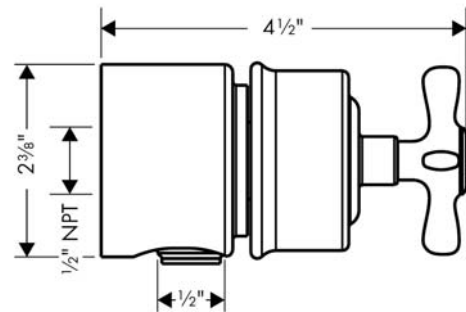

AXOR Montreux
AXOR Montreux Fix Fit Wall Outlet with Cross Handle
Finishes : polished nickel Part no. : 16882831

Description

Item details

Compliance

Product image

Scale drawing

AXOR Montreux
AXOR Montreux Fix Fit Wall Outlet with Cross Handle
Finishes : polished nickel Part no. : 16882831

Exploded drawing

Year of production: >06/06

AXOR Montreux
AXOR Montreux Fix Fit Wall Outlet with Cross Handle
 Finishes : **polished nickel** Part no. : **16882831**

Spare parts list

Year of production: >06/06

Pos.	Description	Part no.	Price	PU
1	handle	16593830	-	1
2	set of screw covers, cold / hot water / neutral	97987000	-	1
3	shut off unit right closing	96350000	-	1
4	support element	98557000	-	1
5	set of non return valves DW 15	94074000	-	1
6	flat seal	97674000	-	1