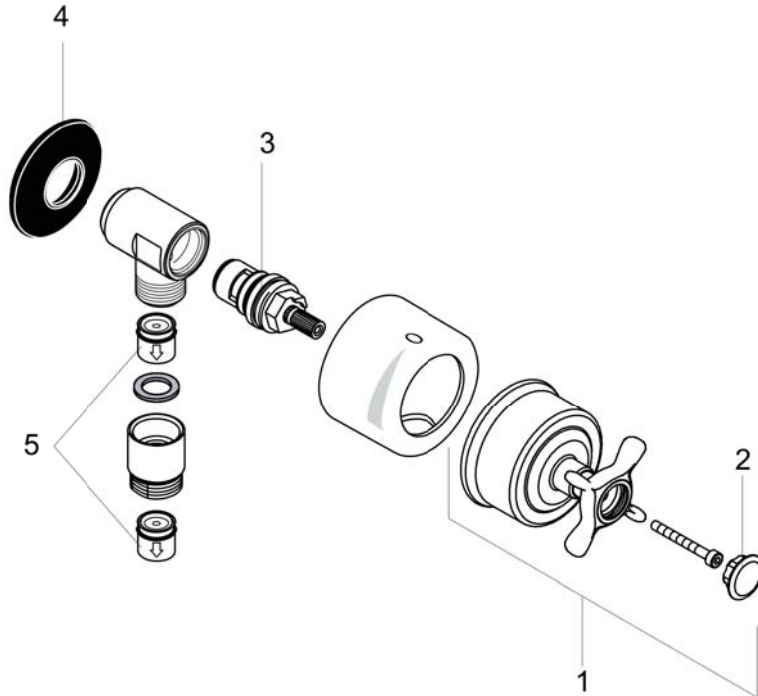

## Product image

## Scale drawing

**AXOR Montreux**  
**AXOR Montreux Fix Fit Wall Outlet with Cross Handle**  
Finishes : **brushed nickel**    Part no. : **16882821**

## Exploded drawing

Year of production: >06/06

**AXOR Montreux**  
**AXOR Montreux Fix Fit Wall Outlet with Cross Handle**  
 Finishes : **brushed nickel**    Part no. : **16882821**

## Spare parts list

Year of production: >06/06

Pos.	Description	Part no.	Price	PU
1	handle	16593820	-	1
2	set of screw covers, cold / hot water / neutral	97987000	-	1
3	shut off unit right closing	96350000	-	1
4	support element	98557000	-	1
5	set of non return valves DW 15	94074000	-	1
6	flat seal	97674000	-	1