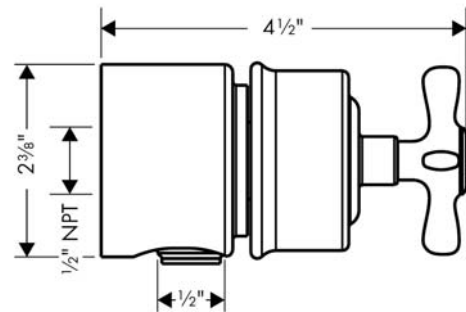

AXOR Montreux
AXOR Montreux Fix Fit Wall Outlet with Cross Handle
Finishes : **chrome** Part no. : **16882001**

Description

Item details

Compliance

Product image

Scale drawing

AXOR Montreux
AXOR Montreux Fix Fit Wall Outlet with Cross Handle
Finishes : **chrome** Part no. : **16882001**

Exploded drawing

Year of production: >06/06

AXOR Montreux
AXOR Montreux Fix Fit Wall Outlet with Cross Handle
 Finishes : **chrome** Part no. : **16882001**

Spare parts list

Year of production: >06/06

Pos.	Description	Part no.	Price	PU
1	handle	16593000	-	1
2	set of screw covers, cold / hot water / neutral	97987000	-	1
3	shut off unit right closing	96350000	-	1
4	support element	98557000	-	1
5	set of non return valves DW 15	94074000	-	1