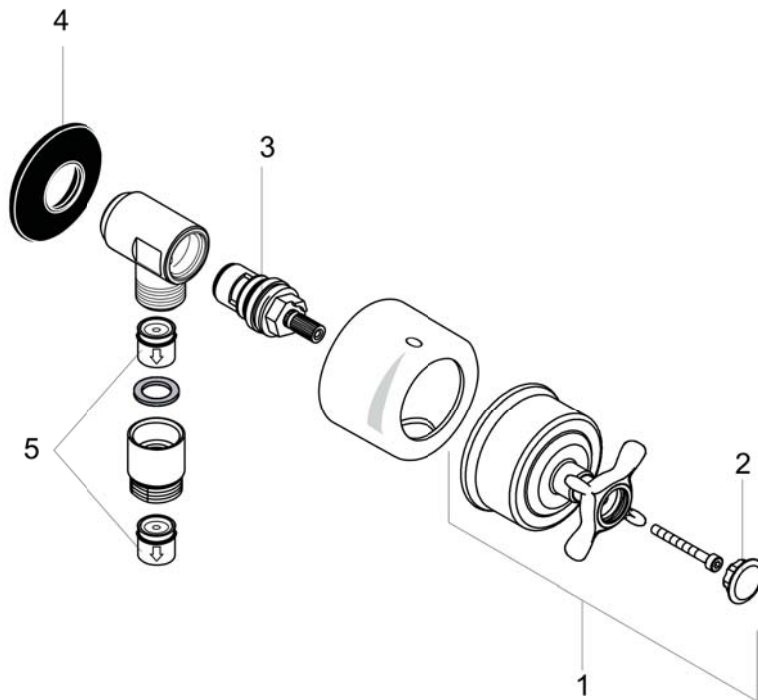

AXOR Montreux
AXOR Montreux Fix Fit Wall Outlet with Cross Handle
Finishes : **chrome** Part no. : **16882001**

Description

Item details

Compliance

Product image

Scale drawing

AXOR Montreux
AXOR Montreux Fix Fit Wall Outlet with Cross Handle
Finishes : **chrome** Part no. : **16882001**

Exploded drawing

Year of production: >06/06

AXOR Montreux
AXOR Montreux Fix Fit Wall Outlet with Cross Handle
 Finishes : **chrome** Part no. : **16882001**

Spare parts list

Year of production: >06/06

Pos.	Description	Part no.	Price	PU
1	handle	16593000	-	1
2	set of screw covers, cold / hot water / neutral	97987000	-	1
3	shut off unit right closing	96350000	-	1
4	support element	98557000	-	1
5	set of non return valves DW 15	94074000	-	1