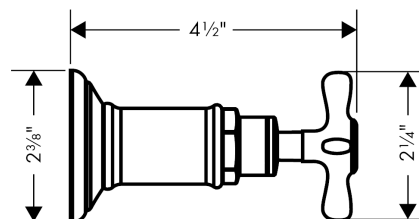

AXOR Montreux
AXOR Montreux Volume Control Trim with Cross Handle
Finishes : **brushed nickel** Part no. : **16873821**

Description

Item details

List Price

Compliance

Product image

Scale drawing

AXOR Montreux
AXOR Montreux Volume Control Trim with Cross Handle
Finishes : **brushed nickel** Part no. : **16873821**

Exploded drawing

Year of production: >04/09

AXOR Montreux
AXOR Montreux Volume Control Trim with Cross Handle
 Finishes : **brushed nickel** Part no. : **16873821**

Spare parts list

Year of production: >04/09

Pos.	Description	Part no.	Price	PU
1	handle	16291820	-	1
2	set of screw covers, cold / hot water / neutral	97987000	-	1
3	escutcheon for handle	98578820	-	1
4	fixing set	96392000	-	1
5	extension 25 mm	96370000	-	1
a	base body	15974181	-	1
b	base body	15977181	-	1