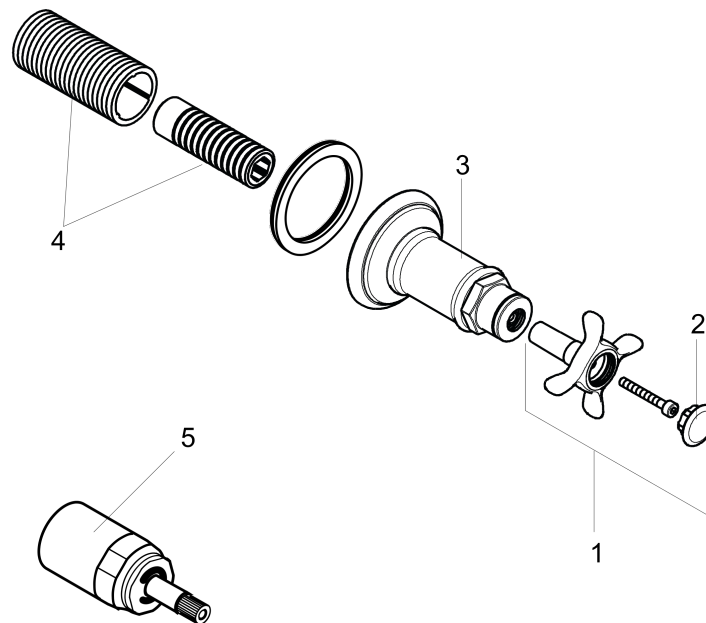

AXOR Montreux
AXOR Montreux Volume Control Trim with Cross Handle
Finishes : **brushed nickel** Part no. : **16873821**

Description

Item details

List Price

Compliance

Product image

Scale drawing

AXOR Montreux
AXOR Montreux Volume Control Trim with Cross Handle
Finishes : **brushed nickel** Part no. : **16873821**

Exploded drawing

Year of production: >04/09

AXOR Montreux
AXOR Montreux Volume Control Trim with Cross Handle
 Finishes : **brushed nickel** Part no. : **16873821**

Spare parts list

Year of production: >04/09

Pos.	Description	Part no.	Price	PU
1	handle	16291820	-	1
2	set of screw covers, cold / hot water / neutral	97987000	-	1
3	escutcheon for handle	98578820	-	1
4	fixing set	96392000	-	1
5	extension 25 mm	96370000	-	1
a	base body	15974181	-	1
b	base body	15977181	-	1