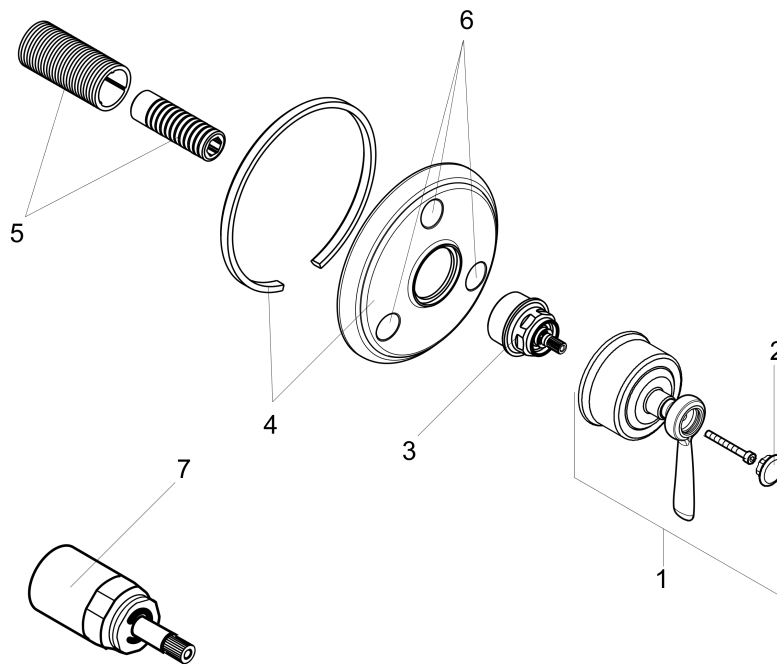

## Scale drawing

**AXOR Montreux**  
**AXOR Montreux Trio/Quattro Diverter Trim with Lever Handle**  
Finishes : **brushed nickel**    Part no. : **16832821**

## Exploded drawing

Year of production: **06/09 - 12/16**

**AXOR Montreux**  
**AXOR Montreux Trio/Quattro Diverter Trim with Lever Handle**  
 Finishes : **brushed nickel**    Part no. : **16832821**

## Spare parts list

Year of production: **06/09 - 12/16**

Pos.	Description	Part no.	Price	PU
1	handle	16693820	-	1
2	set of screw covers, cold / hot water / neutral	97987000	-	1
3	nut	98677000	-	1
4	escutcheon	98669820	-	1
6	stickers for symbols	97218610	-	1
5	fixing set	96392000	-	1
7	extension 25 mm	96370000	-	1
8	base body	15930181	-	1
b	base body	15936181	-	1
c	base body	15984181	-	1
d	base body	15981181	-	1