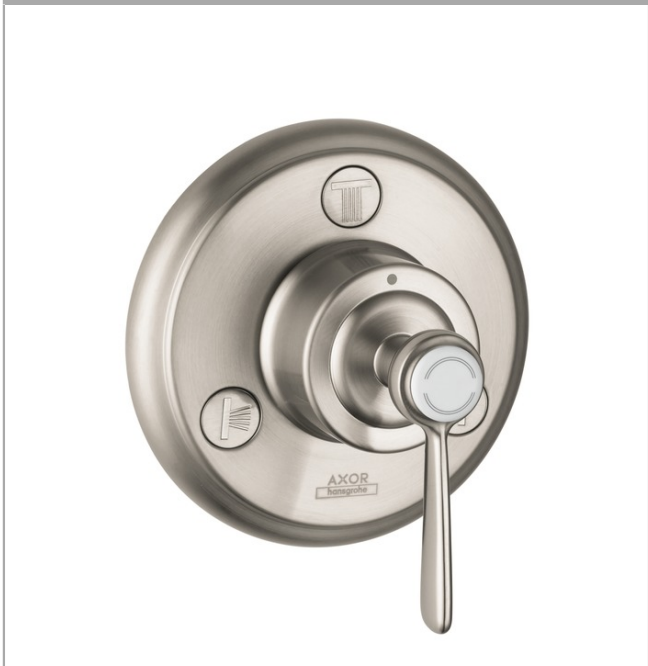

**AXOR Montreux**  
**AXOR Montreux Trio/Quattro Diverter Trim with Lever Handle**  
Finishes : **brushed nickel** Part no. : **16832821**

## Description

## Scale drawing

**AXOR Montreux**  
**AXOR Montreux Trio/Quattro Diverter Trim with Lever Handle**  
Finishes : **brushed nickel**    Part no. : **16832821**

## Exploded drawing

Year of production: **06/09 - 12/16**

**AXOR Montreux**  
**AXOR Montreux Trio/Quattro Diverter Trim with Lever Handle**  
 Finishes : **brushed nickel**    Part no. : **16832821**