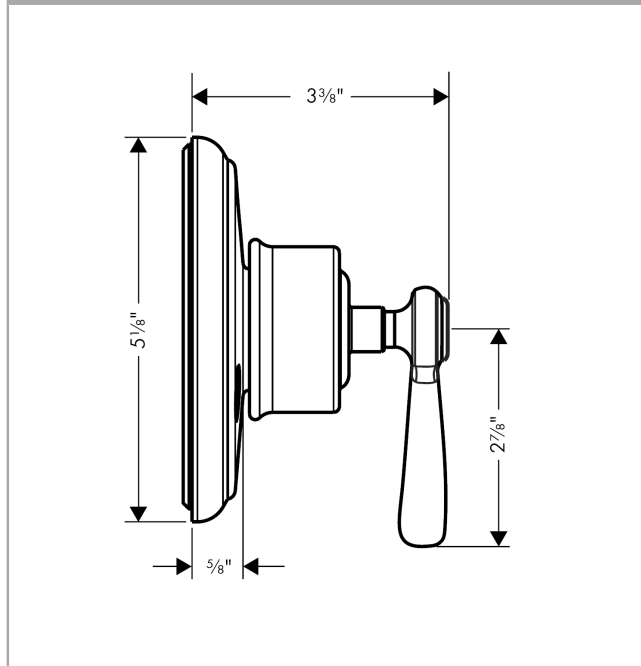

## Scale drawing

**AXOR Montreux**  
**AXOR Montreux Trio/Quattro Diverter Trim with Lever Handle**  
Finishes : **brushed nickel**    Part no. : **16832821**

## Exploded drawing

Year of production: **06/09 - 12/16**

**AXOR Montreux**  
**AXOR Montreux Trio/Quattro Diverter Trim with Lever Handle**  
 Finishes : **brushed nickel**    Part no. : **16832821**