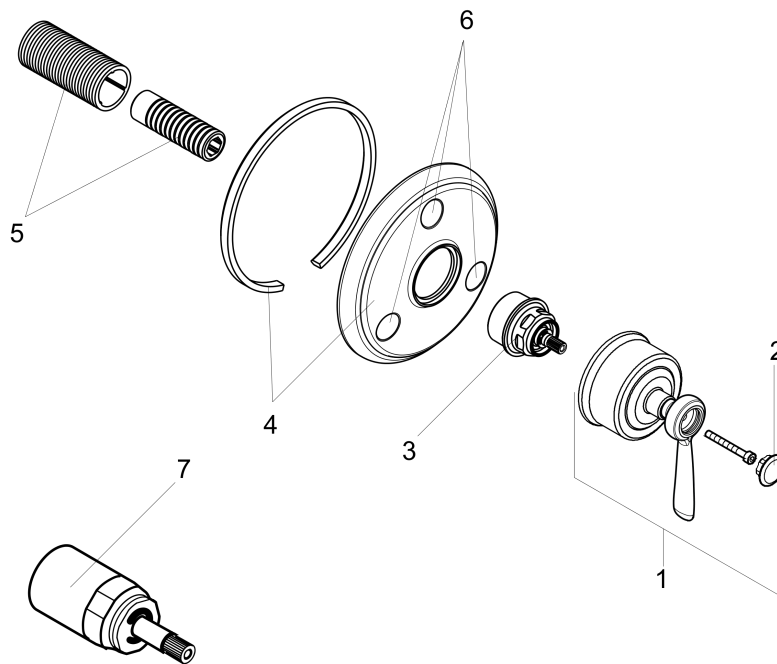

AXOR Montreux
AXOR Montreux Trio/Quattro Diverter Trim with Lever Handle
Finishes : **chrome** Part no. : **16832001**

Description

Item details

List Price

Compliance

Product image

Scale drawing

AXOR Montreux
AXOR Montreux Trio/Quattro Diverter Trim with Lever Handle
Finishes : **chrome** Part no. : **16832001**

Exploded drawing

Year of production: **06/09 - 12/16**

AXOR Montreux
AXOR Montreux Trio/Quattro Diverter Trim with Lever Handle
 Finishes : **chrome** Part no. : **16832001**

Spare parts list

Year of production: **06/09 - 12/16**

Pos.	Description	Part no.	Price	PU
1	handle	16693000	-	1
2	set of screw covers, cold / hot water / neutral	97987000	-	1
3	nut	98677000	-	1
4	escutcheon	98669000	-	1
5	fixing set	96392000	-	1
6	stickers for symbols	97218610	-	1
7	extension 25 mm	96370000	-	1
a	base body	15930181	-	1
b	base body	15936181	-	1
c	base body	15984181	-	1
d	base body	15981181	-	1