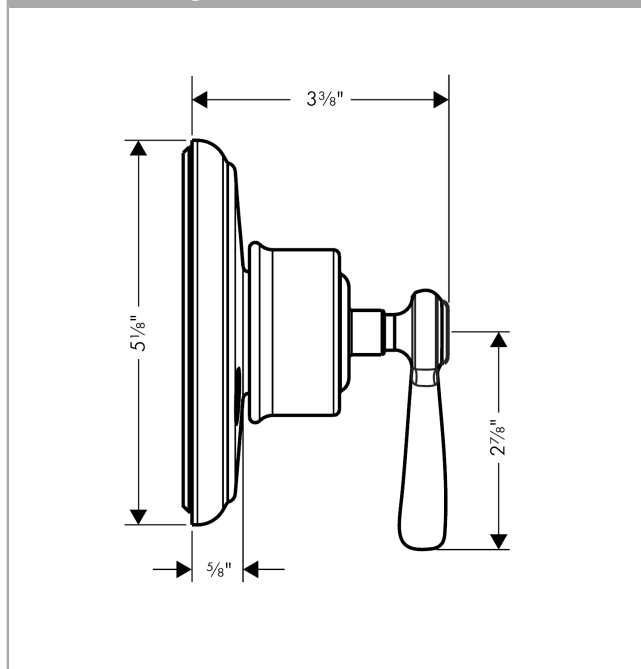

AXOR Montreux
AXOR Montreux Trio/Quattro Diverter Trim with Lever Handle
Finishes : **chrome** Part no. : **16832001**

Description

Item details

List Price

Compliance

Product image

Scale drawing

AXOR Montreux
AXOR Montreux Trio/Quattro Diverter Trim with Lever Handle
Finishes : **chrome** Part no. : **16832001**

Exploded drawing

Year of production: **06/09 - 12/16**

AXOR Montreux
AXOR Montreux Trio/Quattro Diverter Trim with Lever Handle
 Finishes : **chrome** Part no. : **16832001**

Spare parts list

Year of production: **06/09 - 12/16**

Pos.	Description	Part no.	Price	PU
1	handle	16693000	-	1
2	set of screw covers, cold / hot water / neutral	97987000	-	1
3	nut	98677000	-	1
4	escutcheon	98669000	-	1
5	fixing set	96392000	-	1
6	stickers for symbols	97218610	-	1
7	extension 25 mm	96370000	-	1
a	base body	15930181	-	1
b	base body	15936181	-	1
c	base body	15984181	-	1
d	base body	15981181	-	1