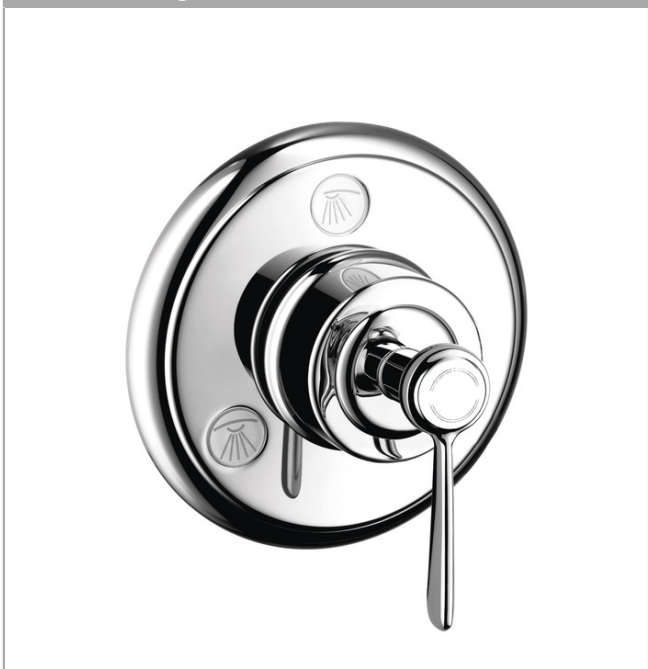

AXOR Montreux
AXOR Montreux Trio/Quattro Diverter Trim with Lever Handle
Finishes : **chrome** Part no. : **16832001**

Description

Item details

List Price

Compliance

Product image

Scale drawing

AXOR Montreux
AXOR Montreux Trio/Quattro Diverter Trim with Lever Handle
Finishes : **chrome** Part no. : **16832001**

Exploded drawing

Year of production: **06/09 - 12/16**

AXOR Montreux
AXOR Montreux Trio/Quattro Diverter Trim with Lever Handle
 Finishes : **chrome** Part no. : **16832001**

Spare parts list

Year of production: **06/09 - 12/16**

Pos.	Description	Part no.	Price	PU
1	handle	16693000	-	1
2	set of screw covers, cold / hot water / neutral	97987000	-	1
3	nut	98677000	-	1
4	escutcheon	98669000	-	1
5	fixing set	96392000	-	1
6	stickers for symbols	97218610	-	1
7	extension 25 mm	96370000	-	1
a	base body	15930181	-	1
b	base body	15936181	-	1
c	base body	15984181	-	1
d	base body	15981181	-	1