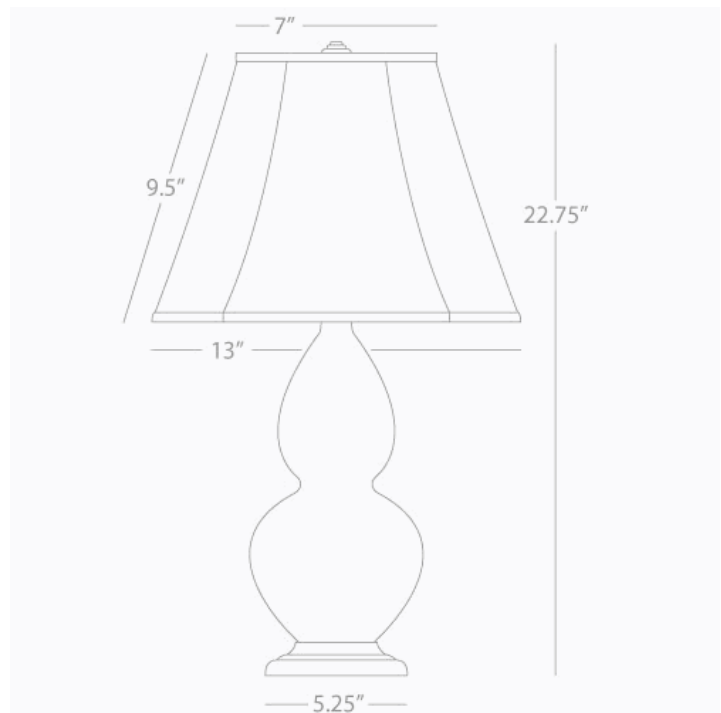

DOUBLE GOURD

1683

Accent Lamp

1-150W Max.

Bulb Type: A

Switch: 3-Way

Apple Glazed Ceramic

Antique Natural Brass Finished Accents

Ivory Stretched Fabric Shade

See Double Gourd Table for Color / Base / Shade  
Options

\* *Made In The USA*