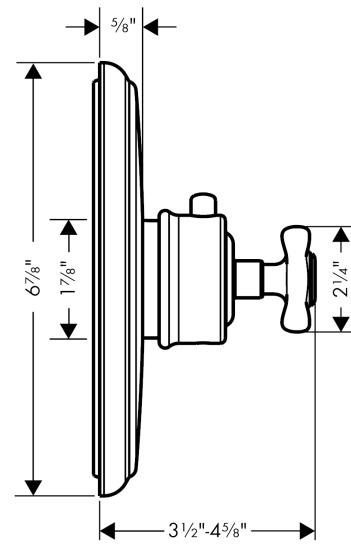

AXOR Montreux

AXOR Montreux Thermostatic Trim with Cross Handle, Highflow

Finishes : polished nickel Part no. : 16816831

Description

Features

- Flow: 13.0 GPM (49.2 L/Min)
- Thermostatic cartridge
- Anti-scald 100° safety stop

Item details

Compliance

Product image

Scale drawing

AXOR Montreux
AXOR Montreux Thermostatic Trim with Cross Handle, Highflow
Finishes : **polished nickel** Part no. : **16816831**

Exploded drawing

Year of production: >06/09

AXOR Montreux

AXOR Montreux Thermostatic Trim with Cross Handle, Highflow

Finishes : **polished nickel** Part no. : **16816831**

Spare parts list

Year of production: >06/09

| Pos. | Description | Part no. | Price | PU |
|------|--------------------------------|----------|-------|----|
| 1 | escutcheon | 98648830 | - | 1 |
| 2 | O-ring 48x5 | 98174000 | - | 1 |
| 3 | sub plate | 96447000 | - | 1 |
| 4 | set of fixing screws | 96454000 | - | 1 |
| 5 | handle for thermostat | 16594831 | - | 1 |
| 6 | pushbutton | 97792830 | - | 1 |
| 7 | hollow set screw M5x16 | 97666000 | - | 1 |
| 8 | sleeve | 97439830 | - | 1 |
| 9 | adapter for handle | 96435000 | - | 1 |
| 10 | thermostat cartridge | 96633000 | - | 1 |
| 11 | set of non return valves DW 15 | 97350000 | - | 1 |
| 12 | set of screws | 96525000 | - | 1 |
| 13 | O-ring 16x2 | 98133000 | - | 1 |
| 14 | extension 25 mm | 13595000 | - | 1 |
| 15 | extension 22 mm (Ø 170 mm) | 13596830 | - | 1 |
| a | base body | 01850181 | - | 1 |