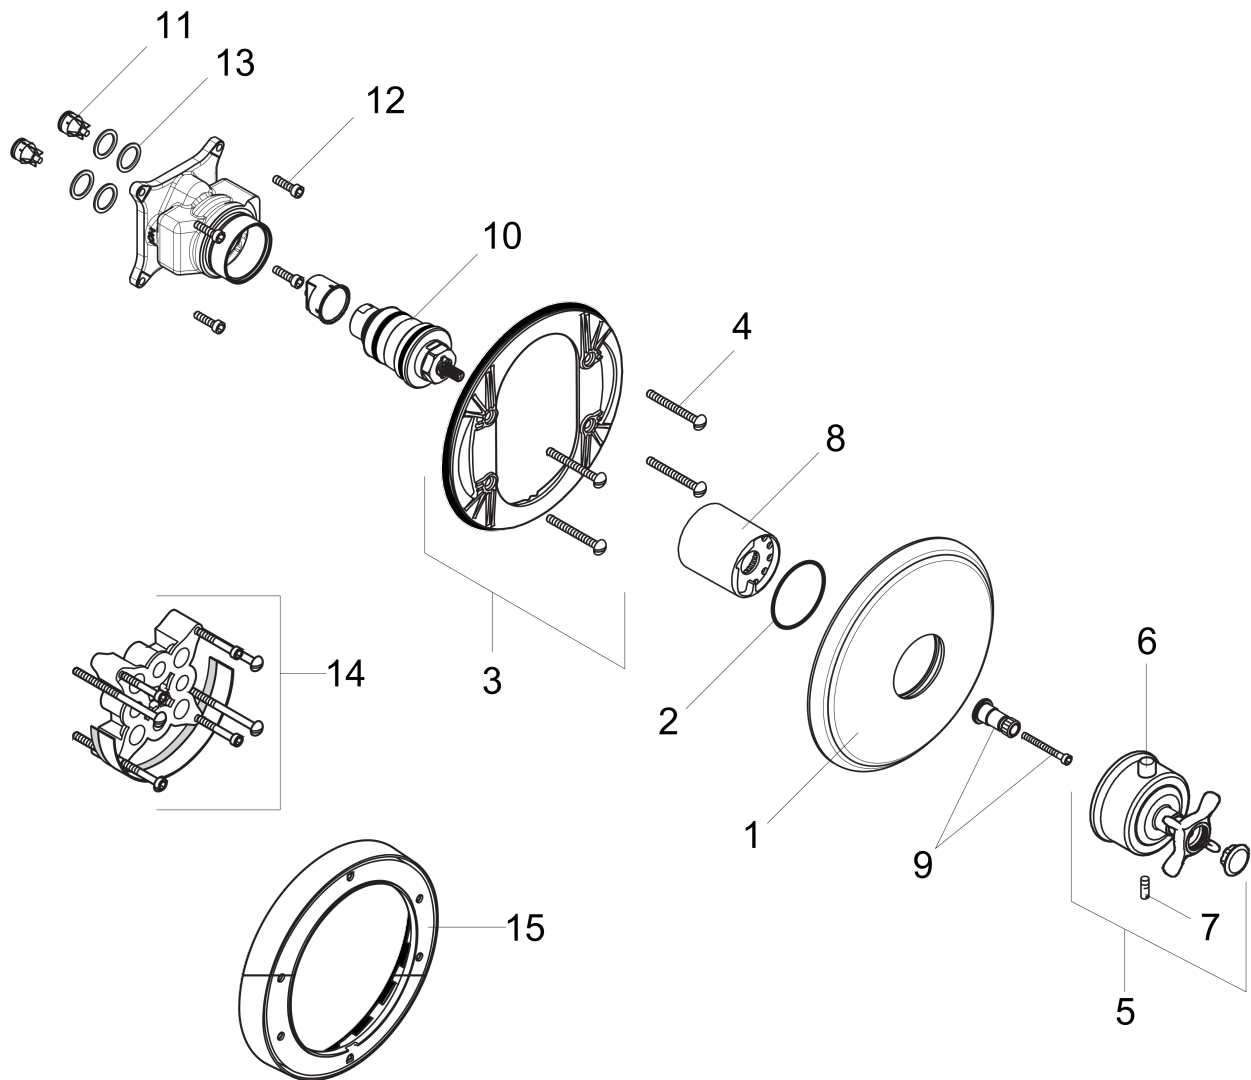

AXOR Montreux

AXOR Montreux Thermostatic Trim with Cross Handle, Highflow

Finishes : polished nickel Part no. : 16816831

Description

Features

- Flow: 13.0 GPM (49.2 L/Min)
- Thermostatic cartridge
- Anti-scald 100° safety stop

Item details

Compliance

Product image

Scale drawing

AXOR Montreux
AXOR Montreux Thermostatic Trim with Cross Handle, Highflow
Finishes : **polished nickel** Part no. : **16816831**

Exploded drawing

Year of production: >06/09

AXOR Montreux

AXOR Montreux Thermostatic Trim with Cross Handle, Highflow

Finishes : **polished nickel** Part no. : **16816831**

Spare parts list

Year of production: >06/09

| Pos. | Description | Part no. | Price | PU |
|------|--------------------------------|----------|-------|----|
| 1 | escutcheon | 98648830 | - | 1 |
| 2 | O-ring 48x5 | 98174000 | - | 1 |
| 3 | sub plate | 96447000 | - | 1 |
| 4 | set of fixing screws | 96454000 | - | 1 |
| 5 | handle for thermostat | 16594831 | - | 1 |
| 6 | pushbutton | 97792830 | - | 1 |
| 7 | hollow set screw M5x16 | 97666000 | - | 1 |
| 8 | sleeve | 97439830 | - | 1 |
| 9 | adapter for handle | 96435000 | - | 1 |
| 10 | thermostat cartridge | 96633000 | - | 1 |
| 11 | set of non return valves DW 15 | 97350000 | - | 1 |
| 12 | set of screws | 96525000 | - | 1 |
| 13 | O-ring 16x2 | 98133000 | - | 1 |
| 14 | extension 25 mm | 13595000 | - | 1 |
| 15 | extension 22 mm (Ø 170 mm) | 13596830 | - | 1 |
| a | base body | 01850181 | - | 1 |