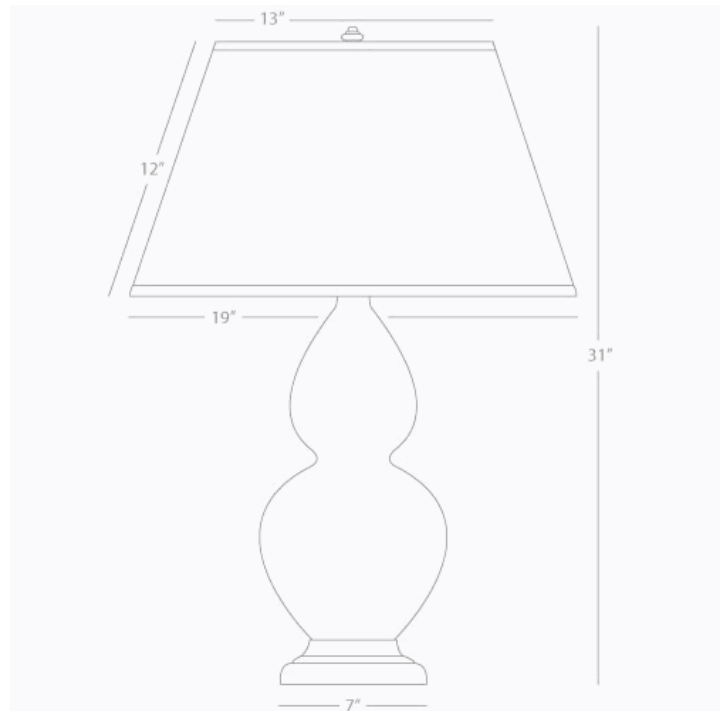

DOUBLE GOURD

1660X

Table Lamp

1-150W Max.

Bulb Type: A

Switch: 3-Way

Lily Glazed Ceramic

Antique Natural Brass Finished Accents

Pearl Dupioni Fabric Shade

See Double Gourd Table for Color / Base / Shade
Options

* Made In The USA