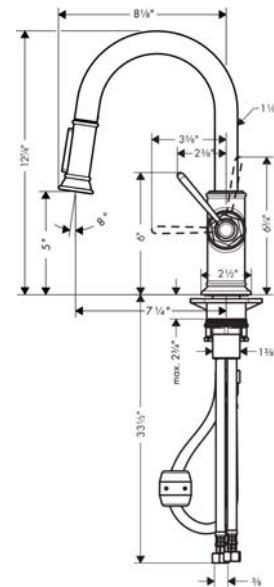

AXOR Montreux
Prep Kitchen Faucet 2-Spray Pull-Down, 1.75 GPM
 Finishes : **chrome** Part no. : **16584001**

Description

Features

- Swivel range 110° / 150°
- Laminar and needle spray
- Number of sprays: 2 spray modes
- Toggle spray diverter
- MagFit magnetic sprayhead docking
- Single-hole installation
- Flow: 1.75 GPM (6.6 L/Min)
- Ceramic cartridge
- 3/8" hoses
- Integrated double backflow prevention

Item details

Technology

Compliance

Product image

Scale drawing

AXOR Montreux
Prep Kitchen Faucet 2-Spray Pull-Down, 1.75 GPM
Finishes : **chrome** Part no. : **16584001**

Exploded drawing

Year of production: >01/18

AXOR Montreux
Prep Kitchen Faucet 2-Spray Pull-Down, 1.75 GPM
 Finishes : **chrome** Part no. : **16584001**

Spare parts list

Year of production: >01/18

Pos.	Description	Part no.	Price	PU
1	handle	92963000	-	1
2	cover cap	92964000	-	1
3	O-ring 16x2	98133000	-	1
4	hollow set screw M6x8	98444000	-	1
5	screw cover	96762000	-	1
6	flange	92965000	-	1
7	nut	92966000	-	1
8	O-ring 33x1,5	98164000	-	1
9	cartridge, assy	92730000	-	1
10	seal	95008000	-	1
11	handspray	92967001	-	1
12	set of non return valves DW 15	97350000	-	1
13	O-ring 18x1,5	98231000	-	1
14	aerator laminar M22x1 (15 l/min)	95909000	-	1
15	O-ring 20x1	98140000	-	1
16	filter	97735000	-	1
17	seal	92582000	-	1
18	support	97523000	-	1
19	fixing set (Ø 34)	95049000	-	1
20	lever collar	97548000	-	1
21	weight	92500000	-	1
22	hose 1,50 m	88624000	-	1
23	connection hose 600 mm M10x1	95561000	-	1
24	O-ring 8x1,75	97827000	-	1
25	connection hose 35½" M8x0,75 3/8"	96316001	-	1
a	non return valve	93218000	-	1