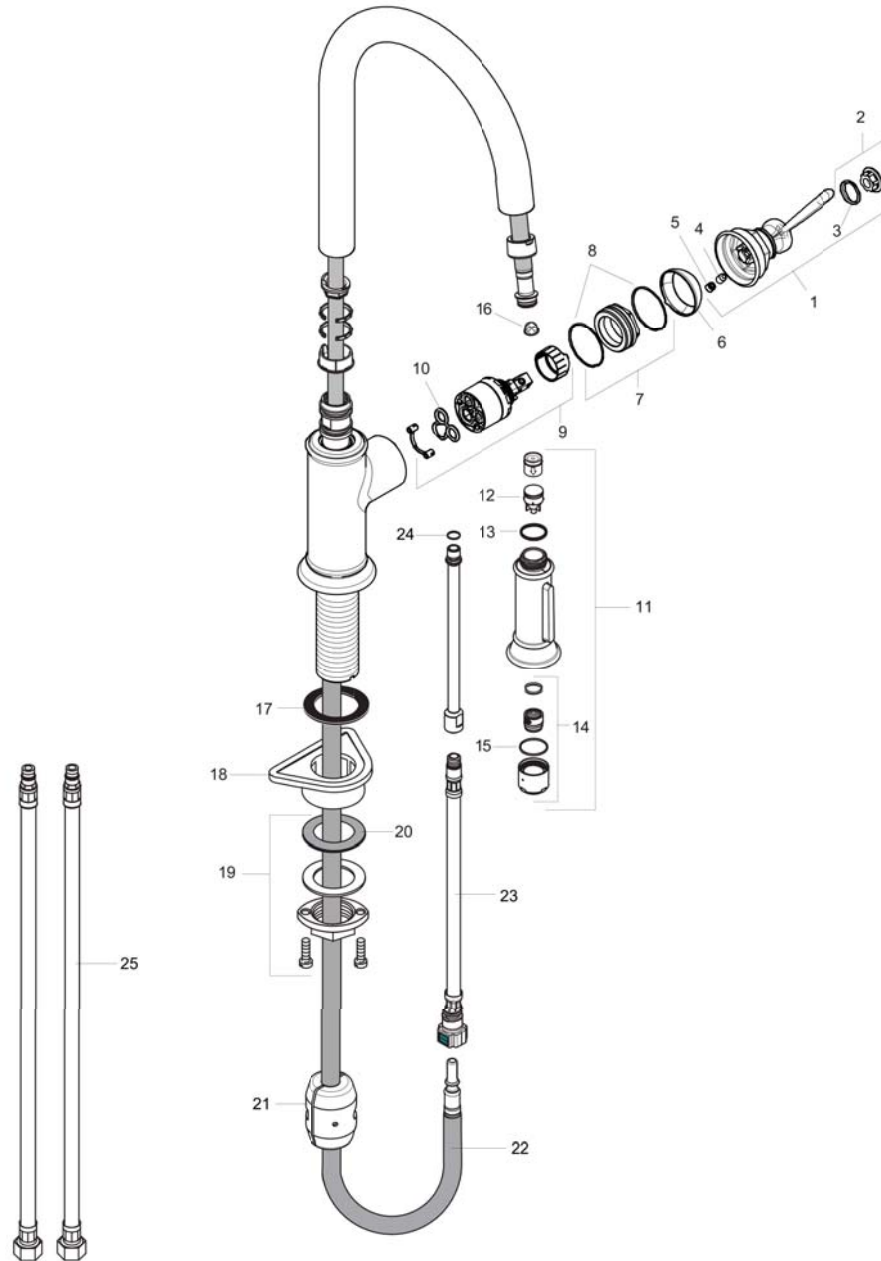

AXOR Montreux
Prep Kitchen Faucet 2-Spray Pull-Down, 1.75 GPM
 Finishes : **chrome** Part no. : **16584001**

Description

Features

- Swivel range 110° / 150°
- Laminar and needle spray
- Number of sprays: 2 spray modes
- Toggle spray diverter
- MagFit magnetic sprayhead docking
- Single-hole installation
- Flow: 1.75 GPM (6.6 L/Min)
- Ceramic cartridge
- 3/8" hoses
- Integrated double backflow prevention

Item details

Technology

Compliance

Product image

Scale drawing

AXOR Montreux
Prep Kitchen Faucet 2-Spray Pull-Down, 1.75 GPM
Finishes : **chrome** Part no. : **16584001**

Exploded drawing

Year of production: >01/18

AXOR Montreux
Prep Kitchen Faucet 2-Spray Pull-Down, 1.75 GPM
 Finishes : **chrome** Part no. : **16584001**

Spare parts list

Year of production: >01/18

Pos.	Description	Part no.	Price	PU
1	handle	92963000	-	1
2	cover cap	92964000	-	1
3	O-ring 16x2	98133000	-	1
4	hollow set screw M6x8	98444000	-	1
5	screw cover	96762000	-	1
6	flange	92965000	-	1
7	nut	92966000	-	1
8	O-ring 33x1,5	98164000	-	1
9	cartridge, assy	92730000	-	1
10	seal	95008000	-	1
11	handspray	92967001	-	1
12	set of non return valves DW 15	97350000	-	1
13	O-ring 18x1,5	98231000	-	1
14	aerator laminar M22x1 (15 l/min)	95909000	-	1
15	O-ring 20x1	98140000	-	1
16	filter	97735000	-	1
17	seal	92582000	-	1
18	support	97523000	-	1
19	fixing set (Ø 34)	95049000	-	1
20	lever collar	97548000	-	1
21	weight	92500000	-	1
22	hose 1,50 m	88624000	-	1
23	connection hose 600 mm M10x1	95561000	-	1
24	O-ring 8x1,75	97827000	-	1
25	connection hose 35½" M8x0,75 3/8"	96316001	-	1
a	non return valve	93218000	-	1