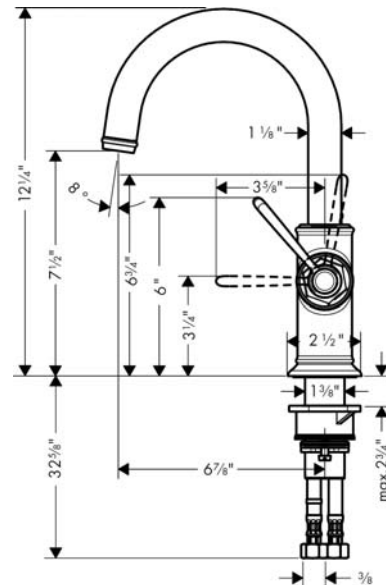

AXOR Montreux
AXOR Montreux Bar Faucet, 1.5 GPM
 Finishes : polished nickel Part no. : 16583831

Description

Features

- Swivel range 150°
- Aerated spray
- Number of sprays: 1 spray mode
- Single-hole installation
- Flow: 1.5 GPM (5.7 L/Min)
- Ceramic cartridge
- 3/8" hoses

Item details

Technology

Compliance

Product image

Scale drawing

AXOR Montreux
AXOR Montreux Bar Faucet, 1.5 GPM
Finishes : **polished nickel** Part no. : **16583831**

Exploded drawing

Year of production: >01/18

AXOR Montreux
AXOR Montreux Bar Faucet, 1.5 GPM
 Finishes : polished nickel Part no. : 16583831

Spare parts list

Year of production: >01/18

Pos.	Description	Part no.	Price	PU
1	spout cpl.	93147830	-	1
2	aerator M24x1 (5 l/min)	93008830	-	1
3	handle	92963830	-	1
4	cover cap	92964000	-	1
5	O-ring 16x2	98133000	-	1
6	hollow set screw M6x8	98444000	-	1
7	screw cover	96762000	-	1
8	flange	92965830	-	1
9	nut	92966000	-	1
10	O-ring 33x1,5	98164000	-	1
11	cartridge, assy	92730000	-	1
12	seal	95008000	-	1
13	set of locating rings (110° / 150°)	98486000	-	1
14	sealing set	92646000	-	1
15	O-Ring 14x2,5	98189000	-	1
16	screw	97662000	-	1
17	axialring	97558000	-	1
18	seal	92582000	-	1
19	support	97523000	-	1
20	fixing set (Ø 34)	95049000	-	1
21	lever collar	97548000	-	1
22	connection hose 35½" M8x0,75 3/8"	96316001	-	1