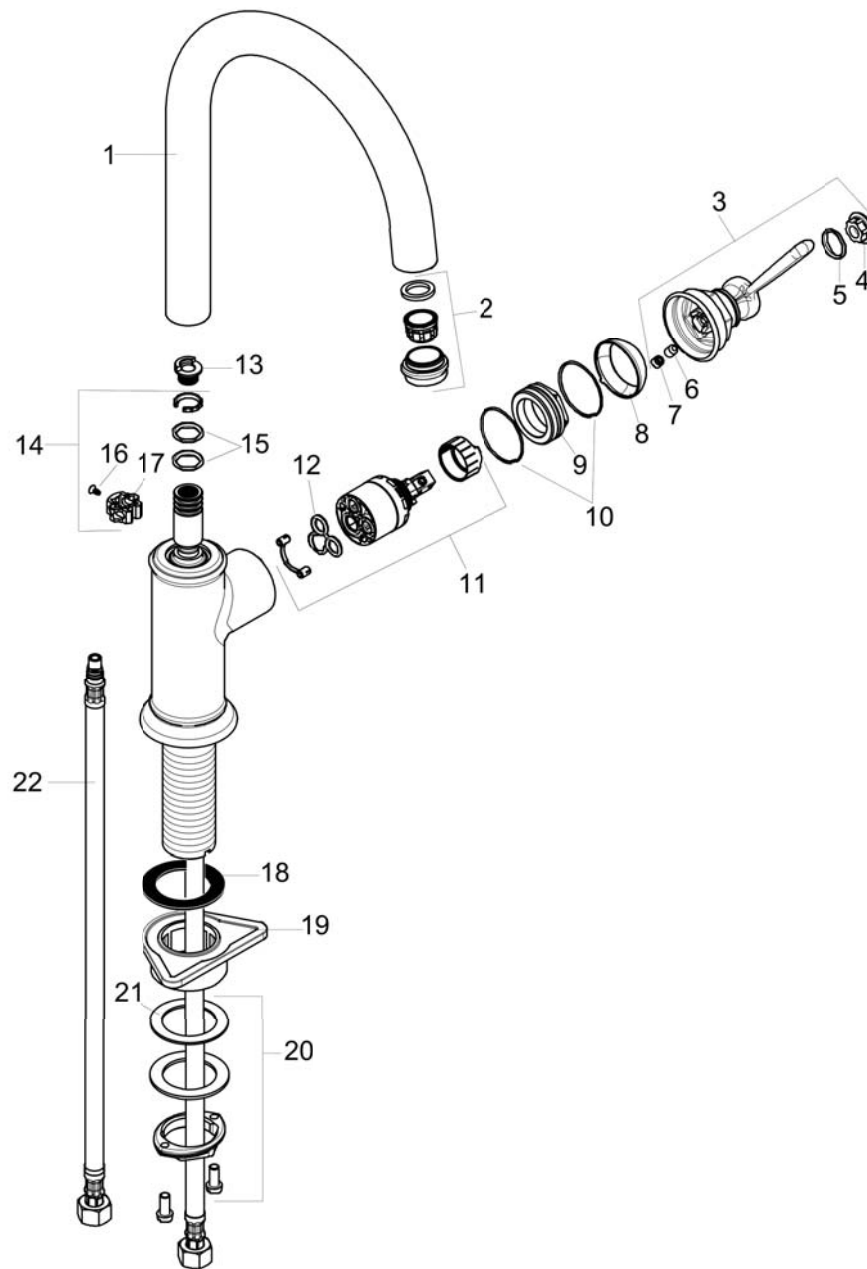

AXOR Montreux
AXOR Montreux Bar Faucet, 1.5 GPM
 Finishes : polished nickel Part no. : 16583831

Description

Features

- Swivel range 150°
- Aerated spray
- Number of sprays: 1 spray mode
- Single-hole installation
- Flow: 1.5 GPM (5.7 L/Min)
- Ceramic cartridge
- 3/8" hoses

Item details

Technology

Compliance

Product image

Scale drawing

AXOR Montreux
AXOR Montreux Bar Faucet, 1.5 GPM
Finishes : **polished nickel** Part no. : **16583831**

Exploded drawing

Year of production: >01/18

AXOR Montreux
AXOR Montreux Bar Faucet, 1.5 GPM
 Finishes : polished nickel Part no. : 16583831

Spare parts list

Year of production: >01/18

Pos.	Description	Part no.	Price	PU
1	spout cpl.	93147830	-	1
2	aerator M24x1 (5 l/min)	93008830	-	1
3	handle	92963830	-	1
4	cover cap	92964000	-	1
5	O-ring 16x2	98133000	-	1
6	hollow set screw M6x8	98444000	-	1
7	screw cover	96762000	-	1
8	flange	92965830	-	1
9	nut	92966000	-	1
10	O-ring 33x1,5	98164000	-	1
11	cartridge, assy	92730000	-	1
12	seal	95008000	-	1
13	set of locating rings (110° / 150°)	98486000	-	1
14	sealing set	92646000	-	1
15	O-Ring 14x2,5	98189000	-	1
16	screw	97662000	-	1
17	axialring	97558000	-	1
18	seal	92582000	-	1
19	support	97523000	-	1
20	fixing set (Ø 34)	95049000	-	1
21	lever collar	97548000	-	1
22	connection hose 35½" M8x0,75 3/8"	96316001	-	1