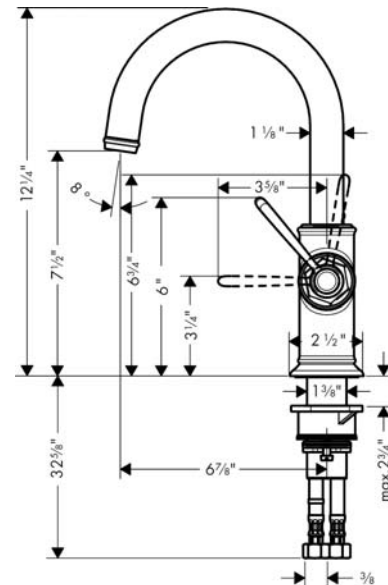

AXOR Montreux
AXOR Montreux Bar Faucet, 1.5 GPM
 Finishes : steel optic Part no. : 16583801

Description

Features

- Swivel range 150°
- Aerated spray
- Number of sprays: 1 spray mode
- Single-hole installation
- Flow: 1.5 GPM (5.7 L/Min)
- Ceramic cartridge
- 3/8" hoses

Item details

Technology

Compliance

Product image

Scale drawing

AXOR Montreux
AXOR Montreux Bar Faucet, 1.5 GPM
Finishes : **steel optic** Part no. : **16583801**

Exploded drawing

Year of production: >01/18

AXOR Montreux
AXOR Montreux Bar Faucet, 1.5 GPM
 Finishes : **steel optic** Part no. : **16583801**

Spare parts list

Year of production: >01/18

Pos.	Description	Part no.	Price	PU
1	spout cpl.	93147800	-	1
2	aerator M24x1 (5 l/min)	93008800	-	1
3	handle	92963800	-	1
4	cover cap	92964000	-	1
5	O-ring 16x2	98133000	-	1
6	hollow set screw M6x8	98444000	-	1
7	screw cover	96762000	-	1
8	flange	92965000	-	1
9	nut	92966000	-	1
10	O-ring 33x1,5	98164000	-	1
11	cartridge, assy	92730000	-	1
12	seal	95008000	-	1
13	set of locating rings (110° / 150°)	98486000	-	1
14	sealing set	92646000	-	1
15	O-Ring 14x2,5	98189000	-	1
16	screw	97662000	-	1
17	axialring	97558000	-	1
18	seal	92582000	-	1
19	support	97523000	-	1
20	fixing set (Ø 34)	95049000	-	1
21	lever collar	97548000	-	1
22	connection hose 35½" M8x0,75 3/8"	96316001	-	1