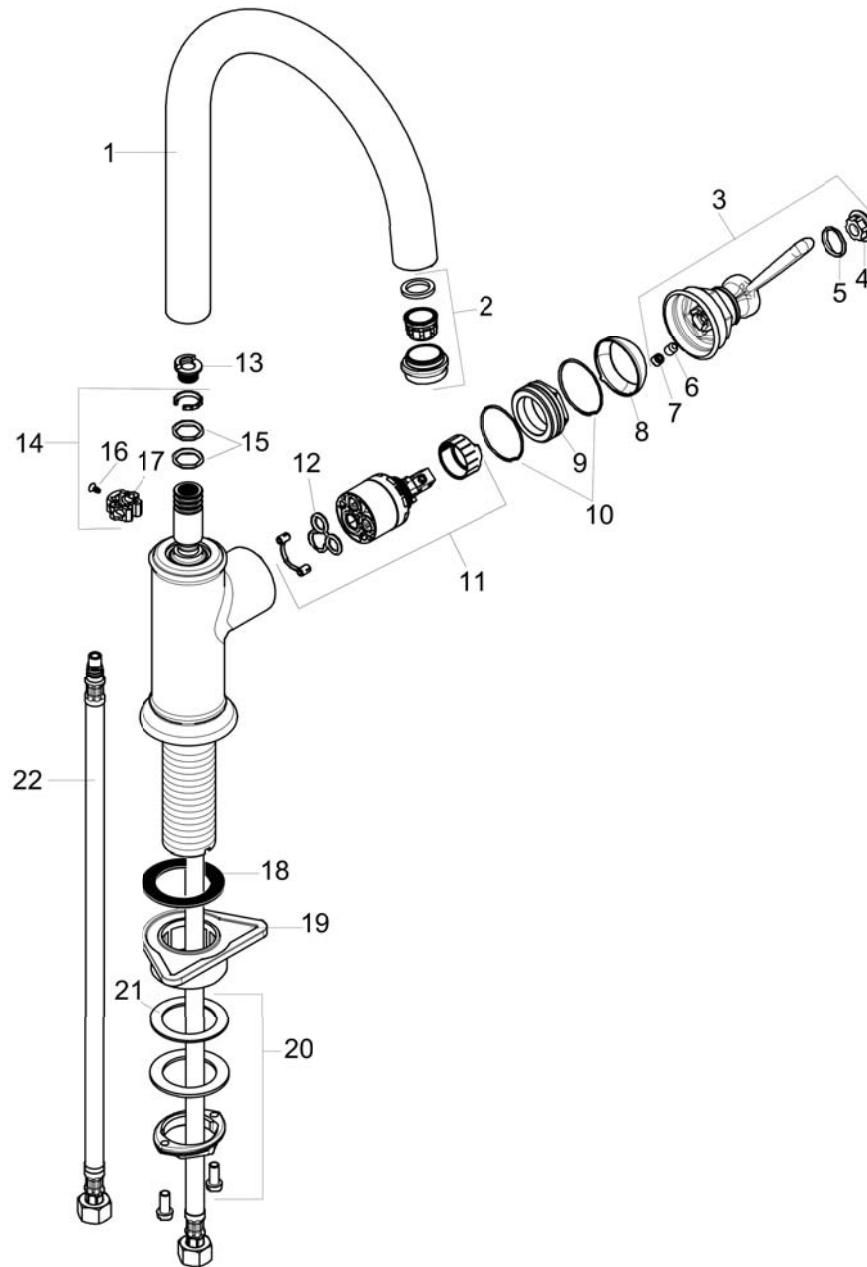

AXOR Montreux
AXOR Montreux Bar Faucet, 1.5 GPM
 Finishes : steel optic Part no. : 16583801

Description

Features

- Swivel range 150°
- Aerated spray
- Number of sprays: 1 spray mode
- Single-hole installation
- Flow: 1.5 GPM (5.7 L/Min)
- Ceramic cartridge
- 3/8" hoses

Item details

Technology

Compliance

Product image

Scale drawing

AXOR Montreux
AXOR Montreux Bar Faucet, 1.5 GPM
Finishes : **steel optic** Part no. : **16583801**

Exploded drawing

Year of production: >01/18

AXOR Montreux
AXOR Montreux Bar Faucet, 1.5 GPM
 Finishes : **steel optic** Part no. : **16583801**

Spare parts list

Year of production: >01/18

Pos.	Description	Part no.	Price	PU
1	spout cpl.	93147800	-	1
2	aerator M24x1 (5 l/min)	93008800	-	1
3	handle	92963800	-	1
4	cover cap	92964000	-	1
5	O-ring 16x2	98133000	-	1
6	hollow set screw M6x8	98444000	-	1
7	screw cover	96762000	-	1
8	flange	92965000	-	1
9	nut	92966000	-	1
10	O-ring 33x1,5	98164000	-	1
11	cartridge, assy	92730000	-	1
12	seal	95008000	-	1
13	set of locating rings (110° / 150°)	98486000	-	1
14	sealing set	92646000	-	1
15	O-Ring 14x2,5	98189000	-	1
16	screw	97662000	-	1
17	axialring	97558000	-	1
18	seal	92582000	-	1
19	support	97523000	-	1
20	fixing set (Ø 34)	95049000	-	1
21	lever collar	97548000	-	1
22	connection hose 35½" M8x0,75 3/8"	96316001	-	1