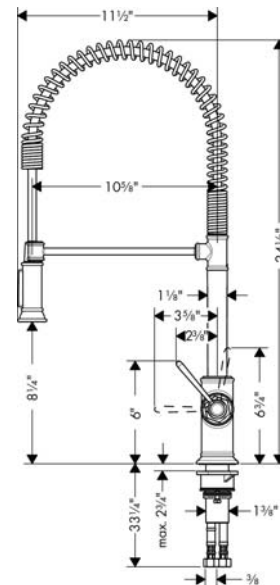

Scale drawing