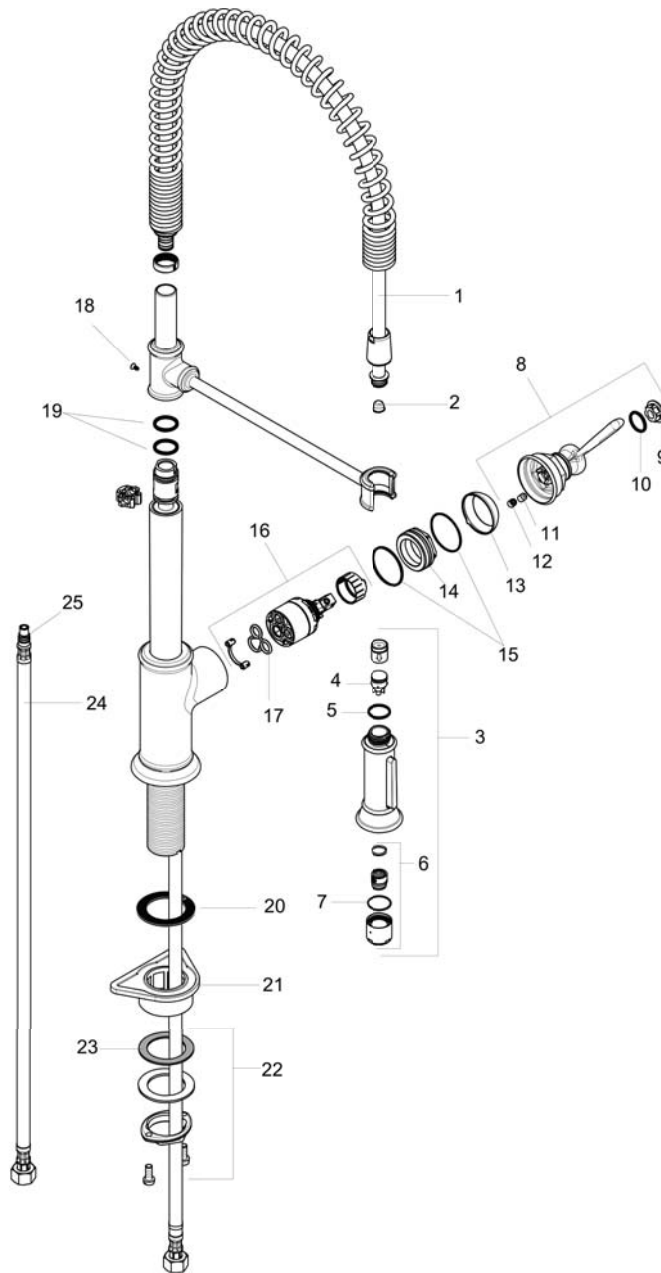

AXOR Montreux
Semi-Pro Kitchen Faucet 2-Spray, 1.75 GPM
 Finishes : **chrome** Part no. : **16582001**

Description

Features

- Swivel range 360°
- Laminar and needle spray
- Number of sprays: 2 spray modes
- Toggle spray diverter
- Single-hole installation
- Flow: 1.75 GPM (6.6 L/Min)
- Ceramic cartridge
- 3/8" hoses
- Integrated double backflow prevention

Item details

Technology

Compliance

Product image

Scale drawing

AXOR Montreux
Semi-Pro Kitchen Faucet 2-Spray, 1.75 GPM
Finishes : **chrome** Part no. : **16582001**

Exploded drawing

Year of production: >01/18

AXOR Montreux
Semi-Pro Kitchen Faucet 2-Spray, 1.75 GPM
 Finishes : **chrome** Part no. : **16582001**

Spare parts list

Year of production: >01/18

Pos.	Description	Part no.	Price	PU
1	shower hose	97475000	-	1
2	filter	97735000	-	1
3	handspray	92967001	-	1
4	set of non return valves DW 15	97350000	-	1
5	O-ring 18x1,5	98231000	-	1
6	aerator laminar M22x1 (15 l/min)	95909000	-	1
7	O-ring 20x1	98140000	-	1
8	handle	92963000	-	1
9	cover cap	92964000	-	1
10	O-ring 16x2	98133000	-	1
11	hollow set screw M6x8	98444000	-	1
12	screw cover	96762000	-	1
13	flange	92965000	-	1
14	nut	92966000	-	1
15	O-ring 33x1,5	98164000	-	1
16	cartridge, assy	92730000	-	1
17	seal	95008000	-	1
18	screw	97662000	-	1
19	O-ring 17x2,5	98387000	-	1
20	sealing washer	97825000	-	1
21	support	97523000	-	1
22	fixing set (Ø 34)	95049000	-	1
23	lever collar	97548000	-	1
24	connection hose 35½" M8x0,75 3/8"	96316001	-	1
25	O-ring 7x1,5	98422000	-	1
a	non return valve	93218000	-	1