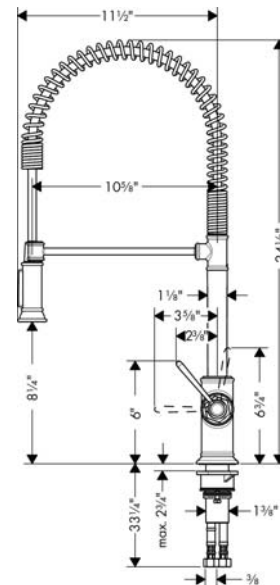

AXOR Montreux
Semi-Pro Kitchen Faucet 2-Spray, 1.75 GPM
 Finishes : **chrome** Part no. : **16582001**

Description

Features

- Swivel range 360°
- Laminar and needle spray
- Number of sprays: 2 spray modes
- Toggle spray diverter
- Single-hole installation
- Flow: 1.75 GPM (6.6 L/Min)
- Ceramic cartridge
- 3/8" hoses
- Integrated double backflow prevention

Item details

Technology

Compliance

Product image

Scale drawing

AXOR Montreux
Semi-Pro Kitchen Faucet 2-Spray, 1.75 GPM
Finishes : **chrome** Part no. : **16582001**

Exploded drawing

Year of production: >01/18

AXOR Montreux
Semi-Pro Kitchen Faucet 2-Spray, 1.75 GPM
 Finishes : **chrome** Part no. : **16582001**

Spare parts list

Year of production: >01/18

Pos.	Description	Part no.	Price	PU
1	shower hose	97475000	-	1
2	filter	97735000	-	1
3	handspray	92967001	-	1
4	set of non return valves DW 15	97350000	-	1
5	O-ring 18x1,5	98231000	-	1
6	aerator laminar M22x1 (15 l/min)	95909000	-	1
7	O-ring 20x1	98140000	-	1
8	handle	92963000	-	1
9	cover cap	92964000	-	1
10	O-ring 16x2	98133000	-	1
11	hollow set screw M6x8	98444000	-	1
12	screw cover	96762000	-	1
13	flange	92965000	-	1
14	nut	92966000	-	1
15	O-ring 33x1,5	98164000	-	1
16	cartridge, assy	92730000	-	1
17	seal	95008000	-	1
18	screw	97662000	-	1
19	O-ring 17x2,5	98387000	-	1
20	sealing washer	97825000	-	1
21	support	97523000	-	1
22	fixing set (Ø 34)	95049000	-	1
23	lever collar	97548000	-	1
24	connection hose 35½" M8x0,75 3/8"	96316001	-	1
25	O-ring 7x1,5	98422000	-	1
a	non return valve	93218000	-	1