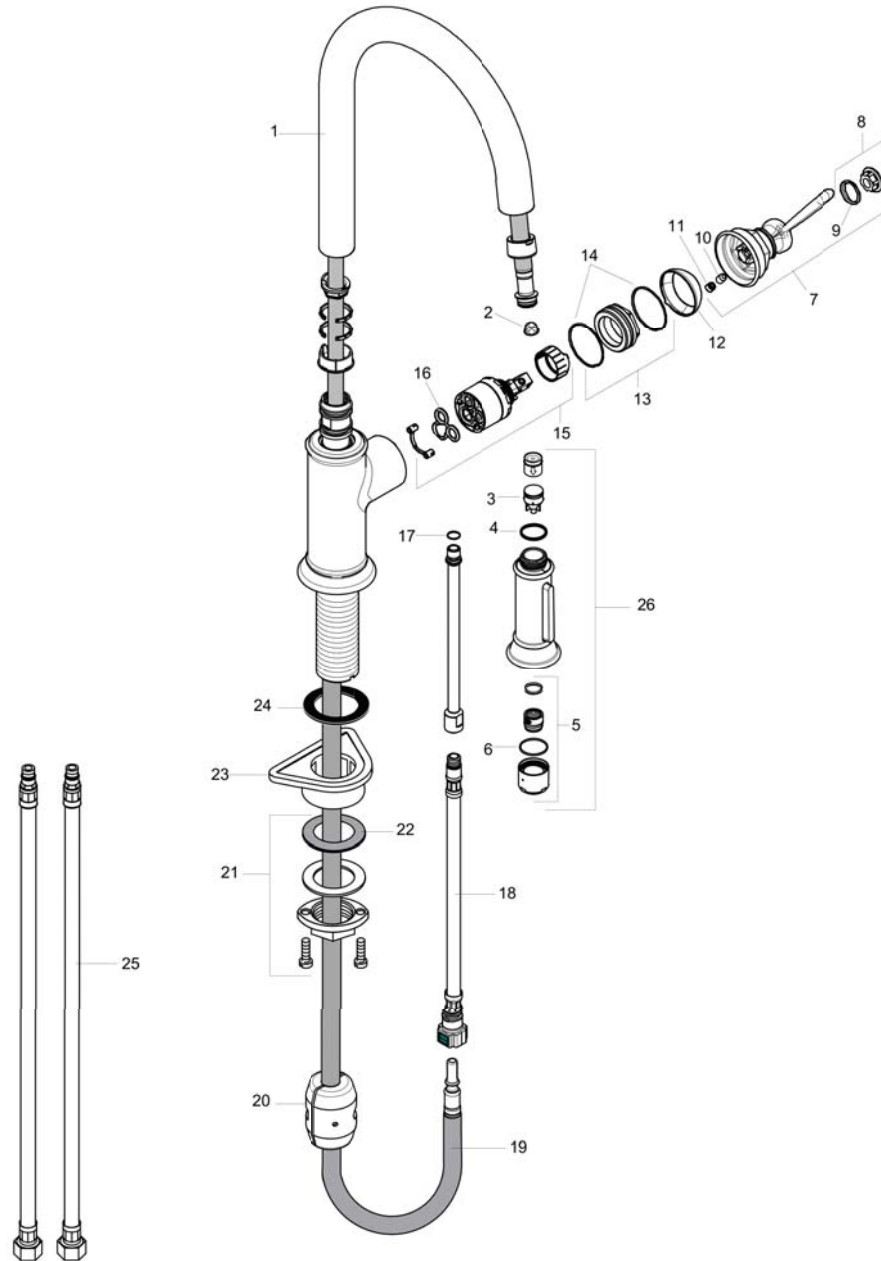

AXOR Montreux
HighArc Kitchen Faucet 2-Spray Pull-Down, 1.75 GPM
 Finishes : polished nickel Part no. : 16581831

Description

Features

- Swivel range 110° / 150°
- Laminar and needle spray
- Number of sprays: 2 spray modes
- Toggle spray diverter
- MagFit magnetic sprayhead docking
- Single-hole installation
- Flow: 1.75 GPM (6.6 L/Min)
- Ceramic cartridge
- 3/8" hoses
- Integrated double backflow prevention

Item details

Technology

Compliance

Product image

Scale drawing

AXOR Montreux
HighArc Kitchen Faucet 2-Spray Pull-Down, 1.75 GPM
Finishes : polished nickel Part no. : 16581831

Exploded drawing

Year of production: >01/18

AXOR Montreux
HighArc Kitchen Faucet 2-Spray Pull-Down, 1.75 GPM
 Finishes : polished nickel Part no. : 16581831

Spare parts list

Year of production: >01/18

Pos.	Description	Part no.	Price	PU
1	spout cpl.	92972830	-	1
2	filter	97735000	-	1
3	set of non return valves DW 15	97350000	-	1
4	O-ring 18x1,5	98231000	-	1
5	aerator laminar M22x1 (15 l/min)	95909000	-	1
6	O-ring 20x1	98140000	-	1
7	handle	92963830	-	1
8	cover cap	92964000	-	1
9	O-ring 16x2	98133000	-	1
10	hollow set screw M6x8	98444000	-	1
11	screw cover	96762000	-	1
12	flange	92965830	-	1
13	nut	92966000	-	1
14	O-ring 33x1,5	98164000	-	1
15	cartridge, assy	92730000	-	1
16	seal	95008000	-	1
17	O-ring 8x1,75	97827000	-	1
18	connection hose 600 mm M10x1	95561000	-	1
19	hose 1,50 m	88624000	-	1
20	weight	92500000	-	1
21	fixing set (Ø 34)	95049000	-	1
22	lever collar	97548000	-	1
23	support	97523000	-	1
24	seal	92582000	-	1
25	connection hose 35½" M8x0,75 3/8"	96316001	-	1
26	handspray	92967831	-	1
a	non return valve	93218000	-	1