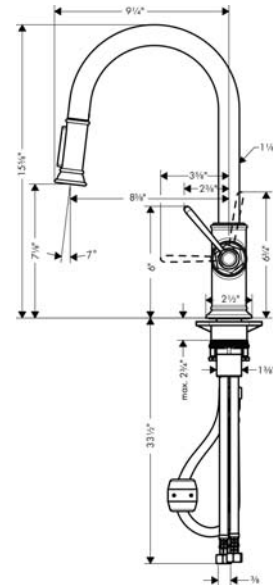

AXOR Montreux
HighArc Kitchen Faucet 2-Spray Pull-Down, 1.75 GPM
 Finishes : polished nickel Part no. : 16581831

Description

Features

- Swivel range 110° / 150°
- Laminar and needle spray
- Number of sprays: 2 spray modes
- Toggle spray diverter
- MagFit magnetic sprayhead docking
- Single-hole installation
- Flow: 1.75 GPM (6.6 L/Min)
- Ceramic cartridge
- 3/8" hoses
- Integrated double backflow prevention

Item details

Technology

Compliance

Product image

Scale drawing

AXOR Montreux
HighArc Kitchen Faucet 2-Spray Pull-Down, 1.75 GPM
Finishes : polished nickel Part no. : 16581831

Exploded drawing

Year of production: >01/18

AXOR Montreux
HighArc Kitchen Faucet 2-Spray Pull-Down, 1.75 GPM
 Finishes : polished nickel Part no. : 16581831

Spare parts list

Year of production: >01/18

Pos.	Description	Part no.	Price	PU
1	spout cpl.	92972830	-	1
2	filter	97735000	-	1
3	set of non return valves DW 15	97350000	-	1
4	O-ring 18x1,5	98231000	-	1
5	aerator laminar M22x1 (15 l/min)	95909000	-	1
6	O-ring 20x1	98140000	-	1
7	handle	92963830	-	1
8	cover cap	92964000	-	1
9	O-ring 16x2	98133000	-	1
10	hollow set screw M6x8	98444000	-	1
11	screw cover	96762000	-	1
12	flange	92965830	-	1
13	nut	92966000	-	1
14	O-ring 33x1,5	98164000	-	1
15	cartridge, assy	92730000	-	1
16	seal	95008000	-	1
17	O-ring 8x1,75	97827000	-	1
18	connection hose 600 mm M10x1	95561000	-	1
19	hose 1,50 m	88624000	-	1
20	weight	92500000	-	1
21	fixing set (Ø 34)	95049000	-	1
22	lever collar	97548000	-	1
23	support	97523000	-	1
24	seal	92582000	-	1
25	connection hose 35½" M8x0,75 3/8"	96316001	-	1
26	handspray	92967831	-	1
a	non return valve	93218000	-	1