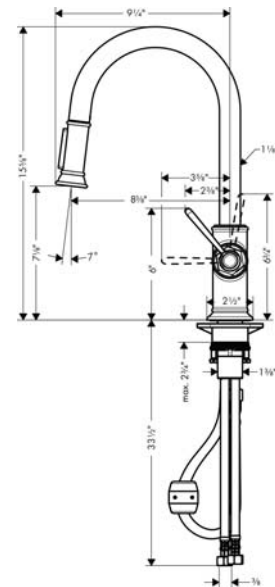

AXOR Montreux
HighArc Kitchen Faucet 2-Spray Pull-Down, 1.75 GPM
 Finishes : chrome Part no. : 16581001

Description

Features

- Swivel range 110° / 150°
- Laminar and needle spray
- Number of sprays: 2 spray modes
- Toggle spray diverter
- MagFit magnetic sprayhead docking
- Single-hole installation
- Flow: 1.75 GPM (6.6 L/Min)
- Ceramic cartridge
- 3/8" hoses
- Integrated double backflow prevention

Item details

Technology

Compliance

Product image

Scale drawing

AXOR Montreux
HighArc Kitchen Faucet 2-Spray Pull-Down, 1.75 GPM
Finishes : chrome Part no. : 16581001

Exploded drawing

Year of production: >01/18

AXOR Montreux
HighArc Kitchen Faucet 2-Spray Pull-Down, 1.75 GPM
 Finishes : **chrome** Part no. : **16581001**

Spare parts list

Year of production: >01/18

Pos.	Description	Part no.	Price	PU
1	spout cpl.	92972000	-	1
2	filter	97735000	-	1
3	set of non return valves DW 15	97350000	-	1
4	O-ring 18x1,5	98231000	-	1
5	aerator laminar M22x1 (15 l/min)	95909000	-	1
6	O-ring 20x1	98140000	-	1
7	handle	92963000	-	1
8	cover cap	92964000	-	1
9	O-ring 16x2	98133000	-	1
10	hollow set screw M6x8	98444000	-	1
11	screw cover	96762000	-	1
12	flange	92965000	-	1
13	nut	92966000	-	1
14	O-ring 33x1,5	98164000	-	1
15	cartridge, assy	92730000	-	1
16	seal	95008000	-	1
17	O-ring 8x1,75	97827000	-	1
18	connection hose 600 mm M10x1	95561000	-	1
19	hose 1,50 m	88624000	-	1
20	weight	92500000	-	1
21	fixing set (Ø 34)	95049000	-	1
22	lever collar	97548000	-	1
23	support	97523000	-	1
24	seal	92582000	-	1
25	connection hose 35½" M8x0,75 3/8"	96316001	-	1
26	handspray	92967001	-	1
a	non return valve	93218000	-	1