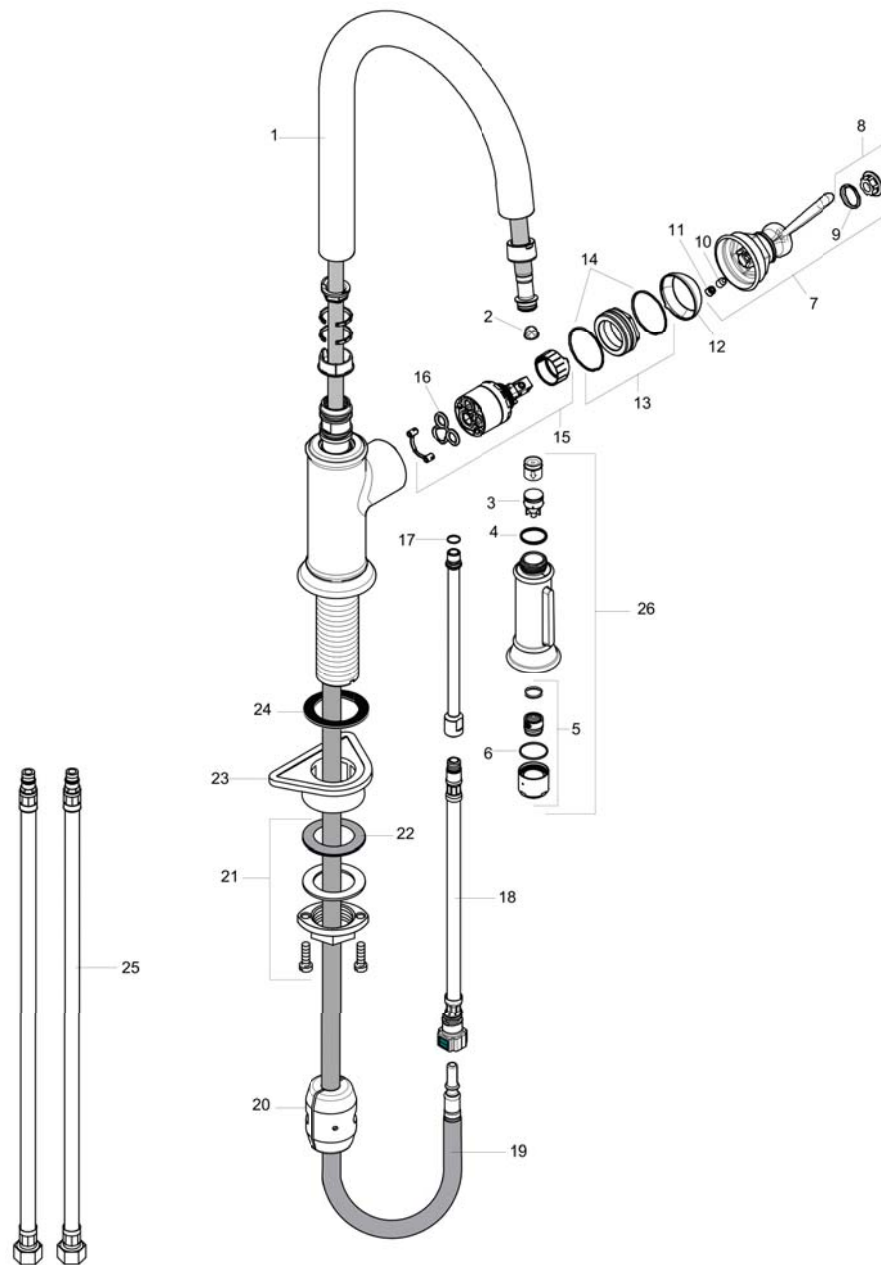

AXOR Montreux
HighArc Kitchen Faucet 2-Spray Pull-Down, 1.75 GPM
 Finishes : chrome Part no. : 16581001

Description

Features

- Swivel range 110° / 150°
- Laminar and needle spray
- Number of sprays: 2 spray modes
- Toggle spray diverter
- MagFit magnetic sprayhead docking
- Single-hole installation
- Flow: 1.75 GPM (6.6 L/Min)
- Ceramic cartridge
- 3/8" hoses
- Integrated double backflow prevention

Item details

Technology

Compliance

Product image

Scale drawing

AXOR Montreux
HighArc Kitchen Faucet 2-Spray Pull-Down, 1.75 GPM
Finishes : chrome Part no. : 16581001

Exploded drawing

Year of production: >01/18

AXOR Montreux
HighArc Kitchen Faucet 2-Spray Pull-Down, 1.75 GPM
 Finishes : **chrome** Part no. : **16581001**

Spare parts list

Year of production: >01/18

Pos.	Description	Part no.	Price	PU
1	spout cpl.	92972000	-	1
2	filter	97735000	-	1
3	set of non return valves DW 15	97350000	-	1
4	O-ring 18x1,5	98231000	-	1
5	aerator laminar M22x1 (15 l/min)	95909000	-	1
6	O-ring 20x1	98140000	-	1
7	handle	92963000	-	1
8	cover cap	92964000	-	1
9	O-ring 16x2	98133000	-	1
10	hollow set screw M6x8	98444000	-	1
11	screw cover	96762000	-	1
12	flange	92965000	-	1
13	nut	92966000	-	1
14	O-ring 33x1,5	98164000	-	1
15	cartridge, assy	92730000	-	1
16	seal	95008000	-	1
17	O-ring 8x1,75	97827000	-	1
18	connection hose 600 mm M10x1	95561000	-	1
19	hose 1,50 m	88624000	-	1
20	weight	92500000	-	1
21	fixing set (Ø 34)	95049000	-	1
22	lever collar	97548000	-	1
23	support	97523000	-	1
24	seal	92582000	-	1
25	connection hose 35½" M8x0,75 3/8"	96316001	-	1
26	handspray	92967001	-	1
a	non return valve	93218000	-	1