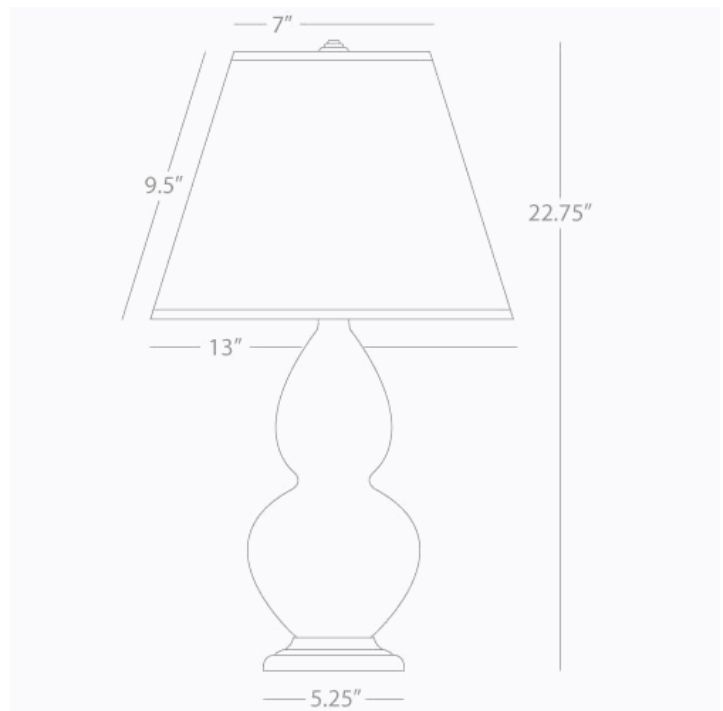

DOUBLE GOURD

1656X

Accent Lamp

1-150W Max.

Bulb Type: A

Switch: 3-Way

Baby Blue Glazed Ceramic

Deep Patina Bronze Finished Accents

Pearl Dupioni Fabric Shade

See Double Gourd Table for Color / Base / Shade
Options

* Made In The USA