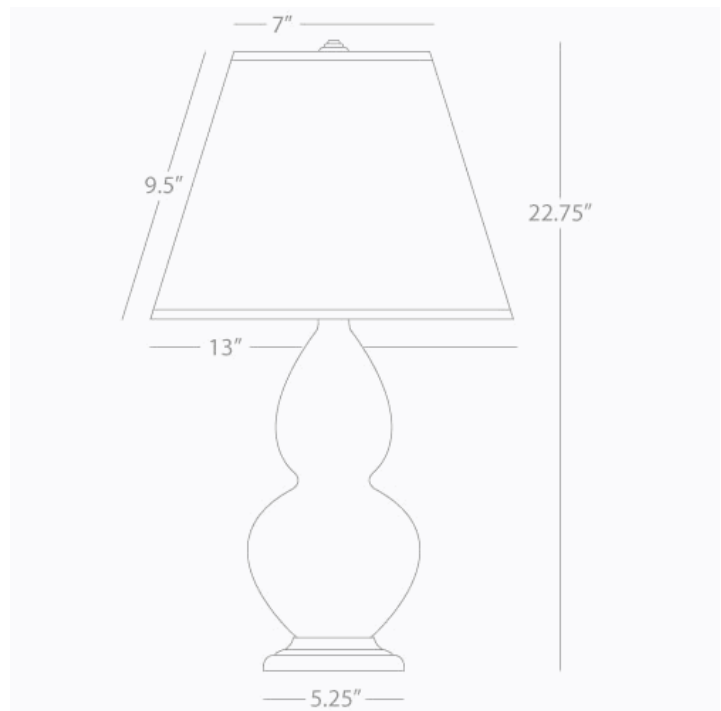

DOUBLE GOURD

1655X

Accent Lamp

1-150W Max.

Bulb Type: A

Switch: 3-Way

Pumpkin Glazed Ceramic

Deep Patina Bronze Finished Accents

Pearl Dupioni Fabric Shade

See Double Gourd Table for Color / Base / Shade
Options

* *Made In The USA*