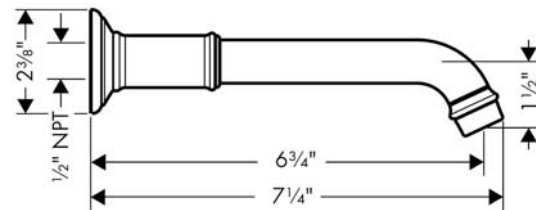

AXOR Montreux
AXOR Montreux Tub Spout

Finishes : polished nickel Part no. : 16541831

Description

Features

- Solid brass

Item details

Compliance

Product image

Scale drawing

AXOR Montreux
AXOR Montreux Tub Spout
Finishes : **polished nickel** Part no. : **16541831**

Exploded drawing

Year of production: >06/06

AXOR Montreux
AXOR Montreux Tub Spout
 Finishes : **polished nickel** Part no. : **16541831**

Spare parts list

Year of production: >06/06

Pos.	Description	Part no.	Price	PU
1	aerator M22x1 (5 l/min + 25 l/min)	95381830	-	1
2	escutcheon for spout	98576830	-	1