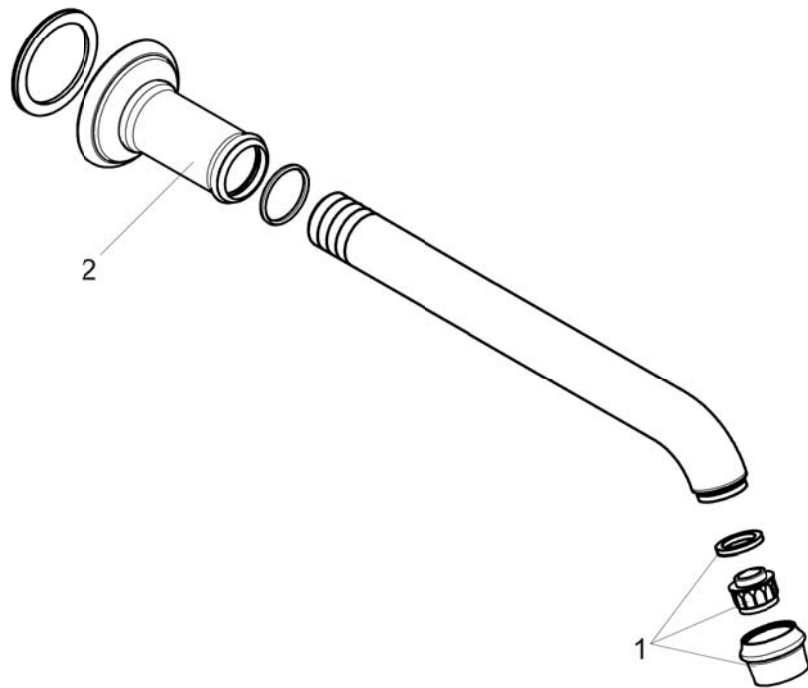

AXOR Montreux
AXOR Montreux Tub Spout

Finishes : polished nickel Part no. : 16541831

Description

Features

- Solid brass

Item details

Compliance

Product image

Scale drawing

AXOR Montreux
AXOR Montreux Tub Spout
Finishes : **polished nickel** Part no. : **16541831**

Exploded drawing

Year of production: >06/06

AXOR Montreux
AXOR Montreux Tub Spout
 Finishes : **polished nickel** Part no. : **16541831**

Spare parts list

Year of production: >06/06

Pos.	Description	Part no.	Price	PU
1	aerator M22x1 (5 l/min + 25 l/min)	95381830	-	1
2	escutcheon for spout	98576830	-	1