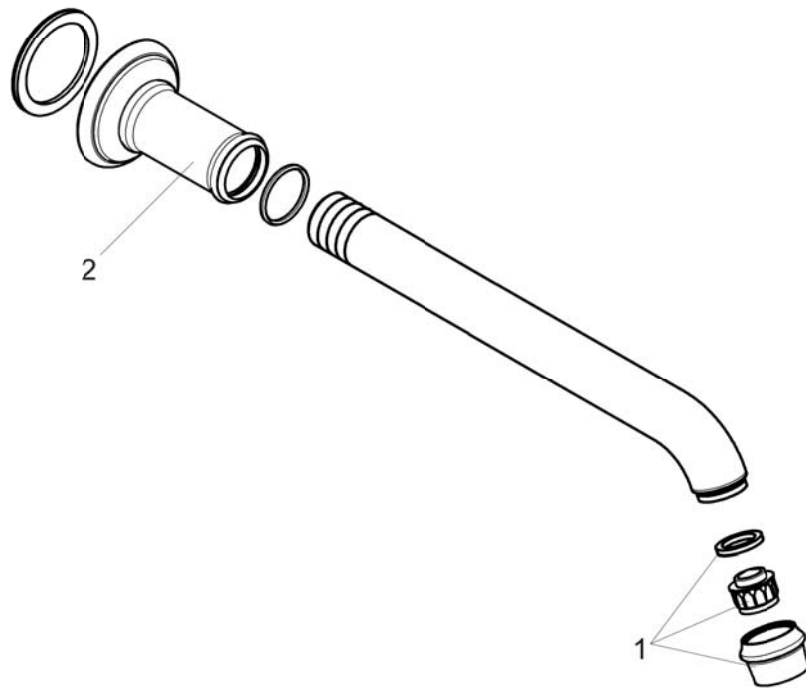

AXOR Montreux
AXOR Montreux Tub Spout

Finishes : brushed nickel Part no. : 16541821

Description

Features

- Solid brass

Item details

Compliance

Product image

Scale drawing

AXOR Montreux
AXOR Montreux Tub Spout
Finishes : **brushed nickel** Part no. : **16541821**

Exploded drawing

Year of production: >06/06

AXOR Montreux
AXOR Montreux Tub Spout
 Finishes : **brushed nickel** Part no. : **16541821**

Spare parts list

Year of production: >06/06

Pos.	Description	Part no.	Price	PU
1	aerator M22x1 (5 l/min + 25 l/min)	95381820	-	1
2	escutcheon for spout	98576820	-	1