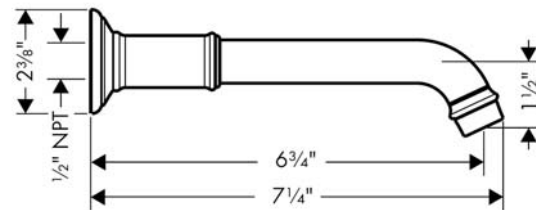

AXOR Montreux
AXOR Montreux Tub Spout

Finishes : brushed nickel Part no. : 16541821

Description

Features

- Solid brass

Item details

Compliance

Product image

Scale drawing

AXOR Montreux
AXOR Montreux Tub Spout
Finishes : **brushed nickel** Part no. : **16541821**

Exploded drawing

Year of production: >06/06

AXOR Montreux
AXOR Montreux Tub Spout
 Finishes : **brushed nickel** Part no. : **16541821**

Spare parts list

Year of production: >06/06

Pos.	Description	Part no.	Price	PU
1	aerator M22x1 (5 l/min + 25 l/min)	95381820	-	1
2	escutcheon for spout	98576820	-	1