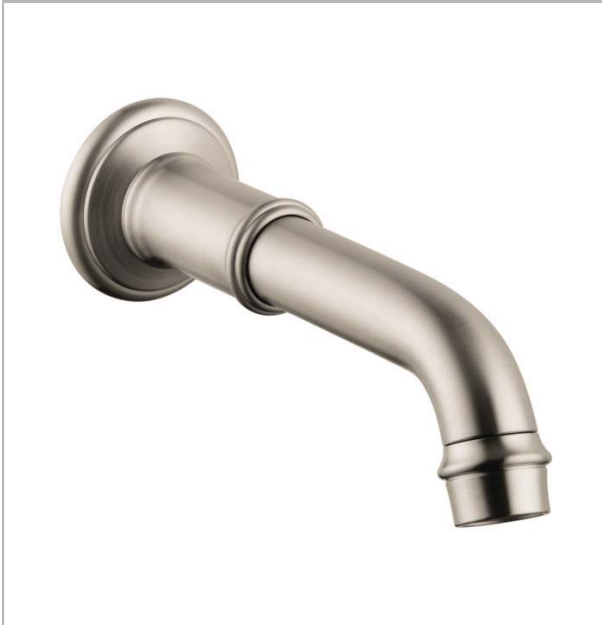

AXOR Montreux
AXOR Montreux Tub Spout

Finishes : brushed nickel Part no. : 16541821

Description

Features

- Solid brass

Item details

Compliance

Product image

Scale drawing

AXOR Montreux
AXOR Montreux Tub Spout
Finishes : **brushed nickel** Part no. : **16541821**

Exploded drawing

Year of production: >06/06

AXOR Montreux
AXOR Montreux Tub Spout
 Finishes : **brushed nickel** Part no. : **16541821**