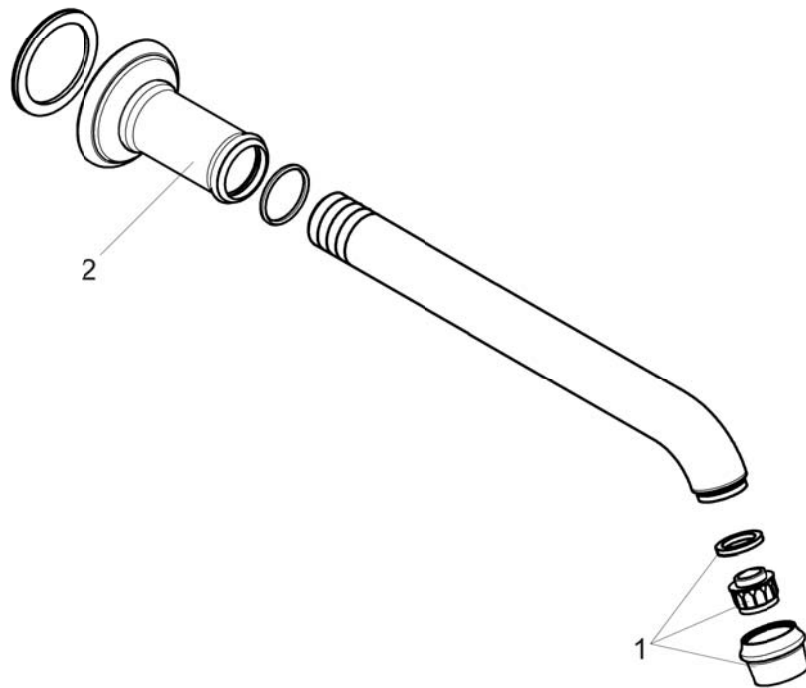

## Product image

## Scale drawing

**AXOR Montreux**  
**AXOR Montreux Tub Spout**  
Finishes : **chrome**    Part no. : **16541001**

## Exploded drawing

Year of production: >06/06

**AXOR Montreux**  
**AXOR Montreux Tub Spout**  
 Finishes : **chrome**    Part no. : **16541001**