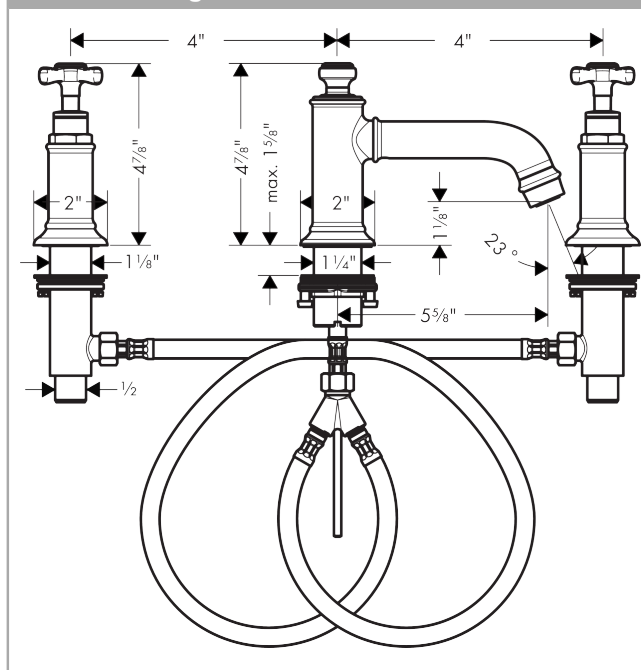

AXOR Montreux

AXOR Montreux Widespread Faucet with Cross Handles, Low Spout, 1.2 GPM

Finishes : **chrome** Part no. : **16536001**

Description

Features

- Laminar spray
- Flow: 1.2 GPM (4.5 L/Min)
- 90° ceramic valves
- Includes pop-up drain

Item details

List Price

Technology

Compliance

Product image

Scale drawing

AXOR Montreux

AXOR Montreux Widespread Faucet with Cross Handles, Low Spout, 1.2 GPM

Finishes : **chrome** Part no. : **16536001**

Exploded drawing

Year of production: >01/18

AXOR Montreux
AXOR Montreux Widespread Faucet with Cross Handles, Low Spout, 1.2 GPM

 Finishes : **chrome** Part no. : **16536001**

Spare parts list

Year of production: >01/18

Pos.	Description	Part no.	Price	PU
1	spout cpl.	92978000	-	1
2	hollow set screw M6x5	98447000	-	1
3	aerator M24x1 (4,5 l/min)	93254000	-	1
4	fixing set (Ø 34)	95049000	-	1
5	lever collar	97548000	-	1
6	connection hose 450 mm M8x0,75 G3/8	97206000	-	1
7	O-ring 7x1,5	98422000	-	1
8	sealing set	95581000	-	1
9	hose connection angel	97753000	-	1
10	connection hose 17½" M10x1 3/8"	94071001	-	1
11	diverter knob	98619000	-	1
12	O-ring 16x2	98133000	-	1
13	pull rod	94067000	-	1
14	handle	16291000	-	1
15	set of screw covers, cold / hot water / neutral	97987000	-	1
16	escutcheon for handle	97988000	-	1
17	valve	88503000	-	1
18	shut off unit right closing	94009000	-	1
19	shut off unit left closing	94008000	-	1
20	fixing set for shut off unit	88511000	-	1
21	O-ring 34x3	98069000	-	1
a	pop up waste	88509000	-	1