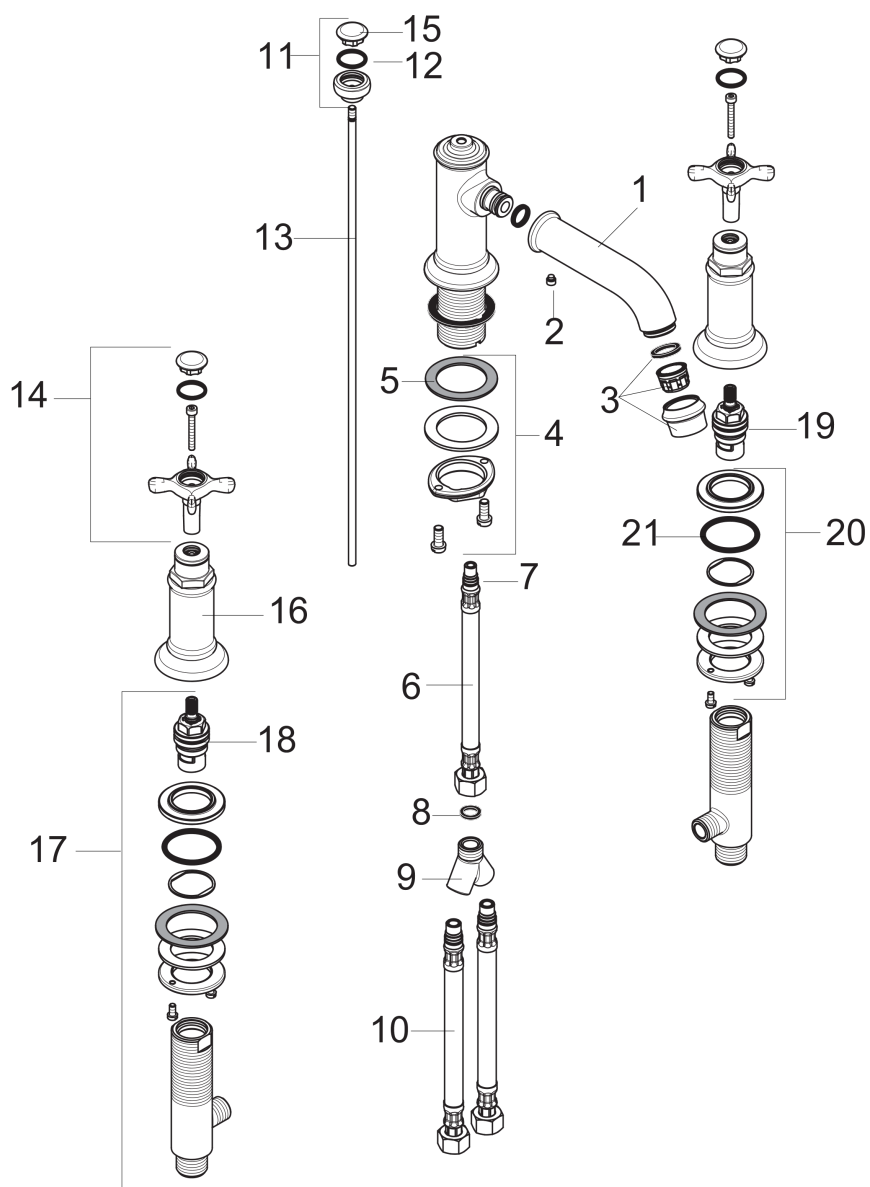

AXOR Montreux

AXOR Montreux Widespread Faucet with Cross Handles, Low Spout, 1.2 GPM

Finishes : **chrome** Part no. : **16536001**

Description

Features

- Laminar spray
- Flow: 1.2 GPM (4.5 L/Min)
- 90° ceramic valves
- Includes pop-up drain

Item details

List Price

Technology

Compliance

Product image

Scale drawing

AXOR Montreux

AXOR Montreux Widespread Faucet with Cross Handles, Low Spout, 1.2 GPM

Finishes : **chrome** Part no. : **16536001**

Exploded drawing

Year of production: >01/18

AXOR Montreux
AXOR Montreux Widespread Faucet with Cross Handles, Low Spout, 1.2 GPM

 Finishes : **chrome** Part no. : **16536001**

Spare parts list

Year of production: >01/18

Pos.	Description	Part no.	Price	PU
1	spout cpl.	92978000	-	1
2	hollow set screw M6x5	98447000	-	1
3	aerator M24x1 (4,5 l/min)	93254000	-	1
4	fixing set (Ø 34)	95049000	-	1
5	lever collar	97548000	-	1
6	connection hose 450 mm M8x0,75 G3/8	97206000	-	1
7	O-ring 7x1,5	98422000	-	1
8	sealing set	95581000	-	1
9	hose connection angel	97753000	-	1
10	connection hose 17½" M10x1 3/8"	94071001	-	1
11	diverter knob	98619000	-	1
12	O-ring 16x2	98133000	-	1
13	pull rod	94067000	-	1
14	handle	16291000	-	1
15	set of screw covers, cold / hot water / neutral	97987000	-	1
16	escutcheon for handle	97988000	-	1
17	valve	88503000	-	1
18	shut off unit right closing	94009000	-	1
19	shut off unit left closing	94008000	-	1
20	fixing set for shut off unit	88511000	-	1
21	O-ring 34x3	98069000	-	1
a	pop up waste	88509000	-	1