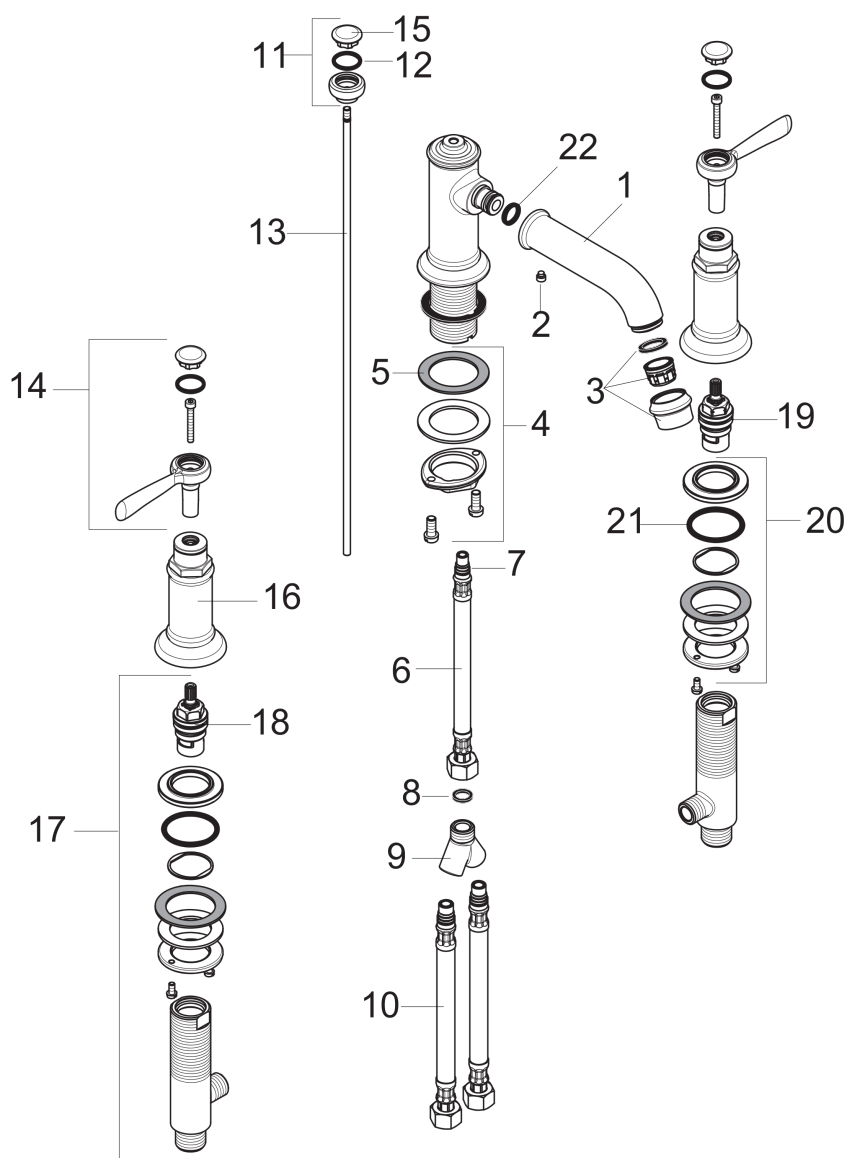

AXOR Montreux

AXOR Montreux Widespread Faucet with Lever Handles, Low Spout, 1.2 GPM

Finishes : **chrome** Part no. : **16535001**

Exploded drawing

Year of production: >01/18

AXOR Montreux

AXOR Montreux Widespread Faucet with Lever Handles, Low Spout, 1.2 GPM

Finishes : **chrome**   Part no. : **16535001**

Spare parts list

Year of production: >01/18

Pos.	Description	Part no.	Price	PU
1	spout cpl.	92978000	-	1
2	hollow set screw M6x5	98447000	-	1
3	aerator M24x1 (4,5 l/min)	93254000	-	1
4	fixing set (Ø 34)	95049000	-	1
5	lever collar	97548000	-	1
6	connection hose 450 mm M8x0,75 G3/8	97206000	-	1
7	O-ring 7x1,5	98422000	-	1
8	sealing set	95581000	-	1
9	hose connection angel	97753000	-	1
10	connection hose 17½" M10x1 3/8"	94071001	-	1
11	diverter knob	98619000	-	1
12	O-ring 16x2	98133000	-	1
13	pull rod	94067000	-	1
14	handle	16691000	-	1
15	set of screw covers, cold / hot water / neutral	97987000	-	1
16	escutcheon for handle	97988000	-	1
17	valve	88503000	-	1
18	shut off unit right closing	94009000	-	1
19	shut off unit left closing	94008000	-	1
20	fixing set for shut off unit	88511000	-	1
21	O-ring 34x3	98069000	-	1
22	O-ring 11x2,5	98487000	-	1
a	pop up waste	88509000	-	1