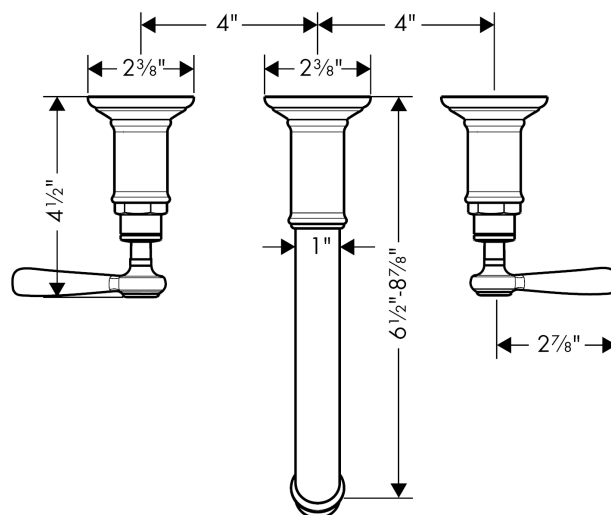

AXOR Montreux

Wall-Mounted Widespread Faucet Trim with Lever Handles, 1.2 GPM

Finishes : **brushed nickel** Part no. : **16534821**

Description

Features

- Aerated spray
- Flow: 1.2 GPM (4.5 L/Min)
- 90° ceramic valves

Item details

Technology

Compliance

Product image

Scale drawing

AXOR Montreux

Wall-Mounted Widespread Faucet Trim with Lever Handles, 1.2 GPM

Finishes : brushed nickel Part no. : 16534821

Exploded drawing

Year of production: >07/16

AXOR Montreux

Wall-Mounted Widespread Faucet Trim with Lever Handles, 1.2 GPM

Finishes : **brushed nickel** Part no. : **16534821**

Spare parts list

Year of production: >07/16

Pos.	Description	Part no.	Price	PU
1	handle	16691820	-	1
2	set of screw covers, cold / hot water / neutral	97987000	-	1
3	escutcheon for handle	98578000	-	1
4	fixing set	96392000	-	1
5	spout cpl.	98574820	-	1
6	escutcheon for spout	98576820	-	1
7	shut off unit right closing	96350001	-	1
8	shut off unit left closing	96351001	-	1
a	base body	10303181	-	1