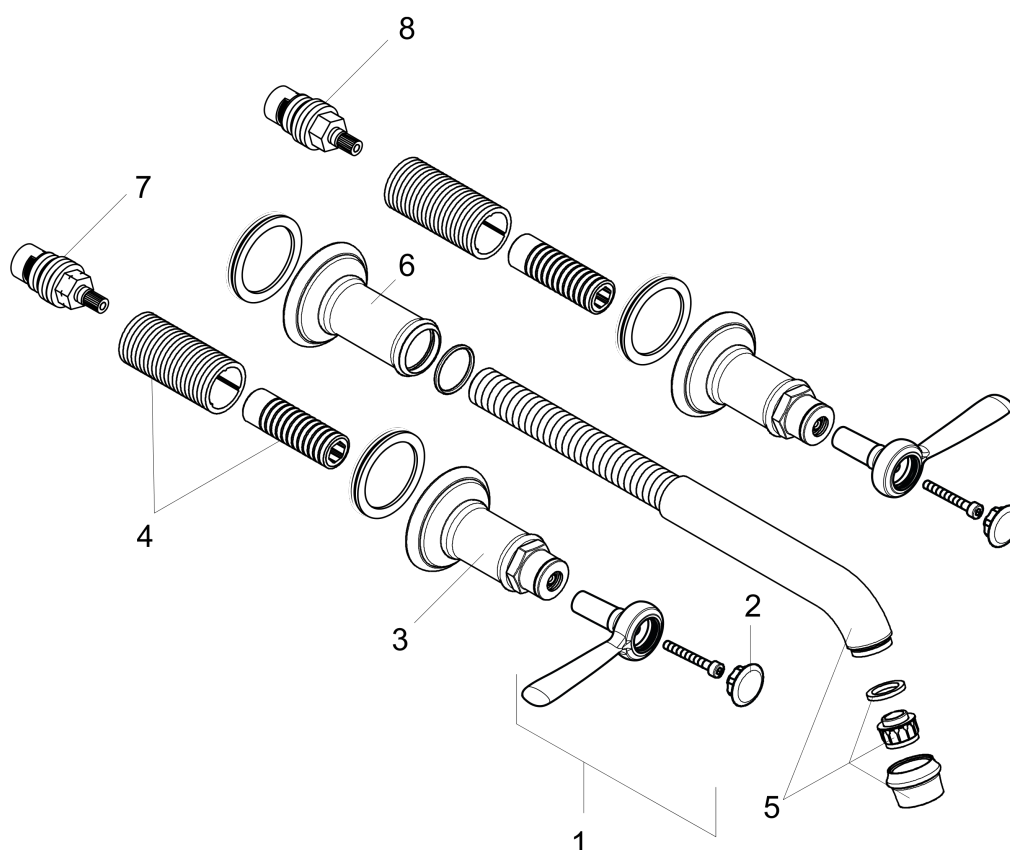

AXOR Montreux

Wall-Mounted Widespread Faucet Trim with Lever Handles, 1.2 GPM

Finishes : **brushed nickel** Part no. : **16534821**

Description

Features

- Aerated spray
- Flow: 1.2 GPM (4.5 L/Min)
- 90° ceramic valves

Item details

Technology

Compliance

Product image

Scale drawing

AXOR Montreux

Wall-Mounted Widespread Faucet Trim with Lever Handles, 1.2 GPM

Finishes : brushed nickel Part no. : 16534821

Exploded drawing

Year of production: >07/16

AXOR Montreux

Wall-Mounted Widespread Faucet Trim with Lever Handles, 1.2 GPM

Finishes : **brushed nickel** Part no. : **16534821**

Spare parts list

Year of production: >07/16

Pos.	Description	Part no.	Price	PU
1	handle	16691820	-	1
2	set of screw covers, cold / hot water / neutral	97987000	-	1
3	escutcheon for handle	98578000	-	1
4	fixing set	96392000	-	1
5	spout cpl.	98574820	-	1
6	escutcheon for spout	98576820	-	1
7	shut off unit right closing	96350001	-	1
8	shut off unit left closing	96351001	-	1
a	base body	10303181	-	1