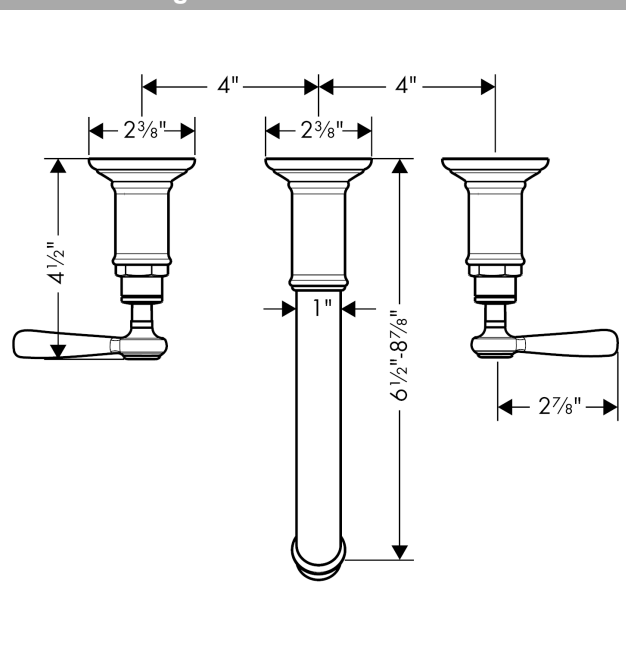

AXOR Montreux
Wall-Mounted Widespread Faucet Trim with Lever Handles, 1.2 GPM
 Finishes : **chrome** Part no. : **16534001**

Description

Features

- Aerated spray
- Flow: 1.2 GPM (4.5 L/Min)
- 90° ceramic valves

Item details

Technology

Compliance

Product image

Scale drawing

AXOR Montreux
Wall-Mounted Widespread Faucet Trim with Lever Handles, 1.2 GPM
Finishes : **chrome** Part no. : **16534001**

Exploded drawing

Year of production: >07/16

AXOR Montreux
Wall-Mounted Widespread Faucet Trim with Lever Handles, 1.2 GPM
 Finishes : **chrome** Part no. : **16534001**

Spare parts list

Year of production: >07/16

Pos.	Description	Part no.	Price	PU
1	handle	16691000	-	1
2	set of screw covers, cold / hot water / neutral	97987000	-	1
3	escutcheon for handle	98578000	-	1
4	fixing set	96392000	-	1
5	spout cpl.	98574000	-	1
6	escutcheon for spout	98576000	-	1
7	shut off unit left closing	96351001	-	1
8	shut off unit right closing	96350001	-	1
a	base body	10303181	-	1