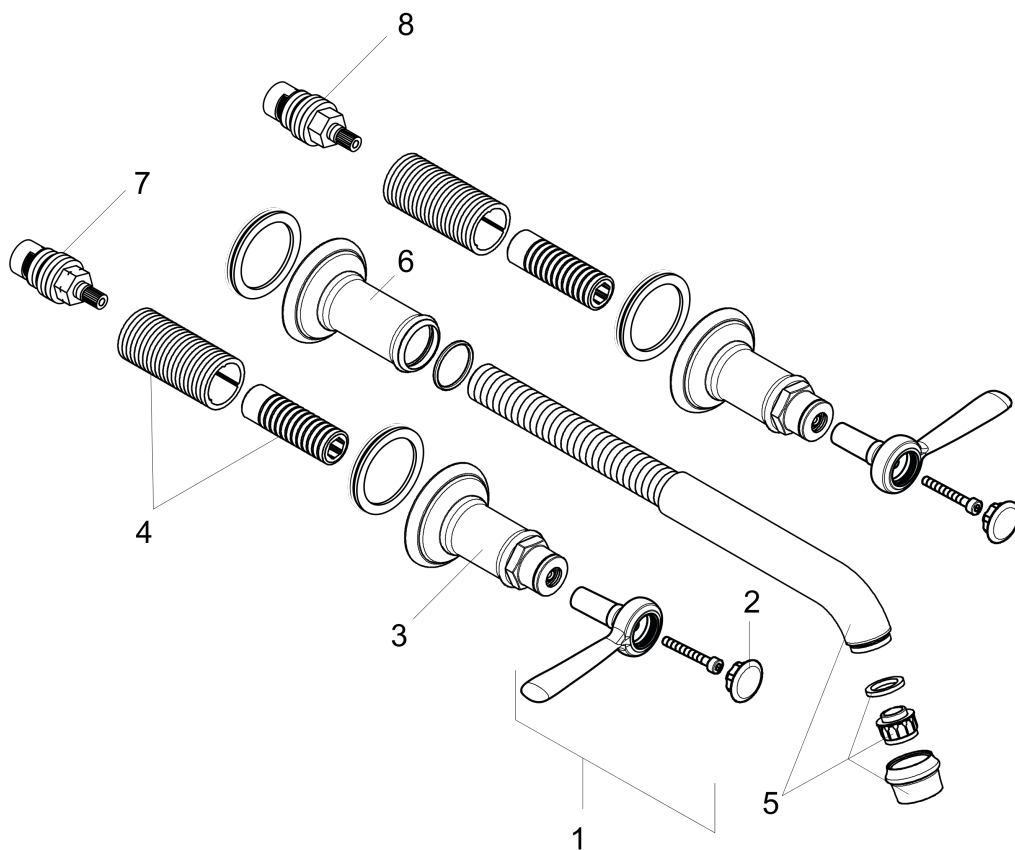

AXOR Montreux
Wall-Mounted Widespread Faucet Trim with Lever Handles, 1.2 GPM
 Finishes : **chrome** Part no. : **16534001**

Description

Features

- Aerated spray
- Flow: 1.2 GPM (4.5 L/Min)
- 90° ceramic valves

Item details

Technology

Compliance

Product image

Scale drawing

AXOR Montreux
Wall-Mounted Widespread Faucet Trim with Lever Handles, 1.2 GPM
Finishes : **chrome** Part no. : **16534001**

Exploded drawing

Year of production: >07/16

AXOR Montreux
Wall-Mounted Widespread Faucet Trim with Lever Handles, 1.2 GPM
 Finishes : **chrome** Part no. : **16534001**

Spare parts list

Year of production: >07/16

Pos.	Description	Part no.	Price	PU
1	handle	16691000	-	1
2	set of screw covers, cold / hot water / neutral	97987000	-	1
3	escutcheon for handle	98578000	-	1
4	fixing set	96392000	-	1
5	spout cpl.	98574000	-	1
6	escutcheon for spout	98576000	-	1
7	shut off unit left closing	96351001	-	1
8	shut off unit right closing	96350001	-	1
a	base body	10303181	-	1