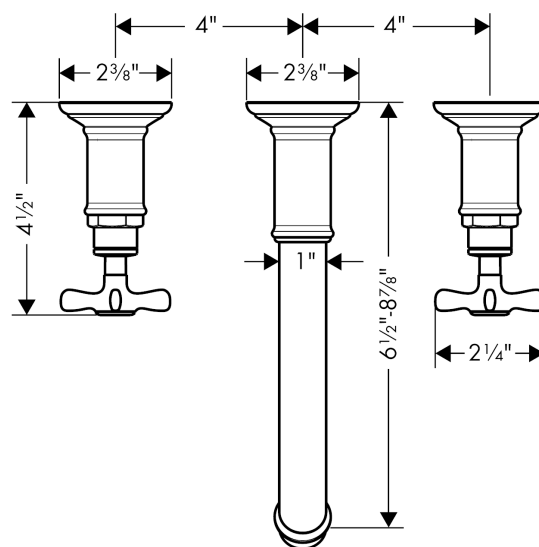

AXOR Montreux

Wall-Mounted Widespread Faucet Trim with Cross Handles, 1.2 GPM

Finishes : polished nickel Part no. : 16532831

Description

Features

- Aerated spray
- Flow: 1.2 GPM (4.5 L/Min)
- 90° ceramic valves

Item details

Technology

Compliance

Product image

Scale drawing

AXOR Montreux

Wall-Mounted Widespread Faucet Trim with Cross Handles, 1.2 GPM

Finishes : polished nickel Part no. : 16532831

Exploded drawing

Year of production: >07/16

AXOR Montreux

Wall-Mounted Widespread Faucet Trim with Cross Handles, 1.2 GPM

Finishes : **polished nickel** Part no. : **16532831**

Spare parts list

Year of production: >07/16

Pos.	Description	Part no.	Price	PU
1	handle	16291830	-	1
2	set of screw covers, cold / hot water / neutral	97987000	-	1
3	escutcheon for handle	98578830	-	1
4	fixing set	96392000	-	1
5	spout cpl.	98574830	-	1
6	escutcheon for spout	98576830	-	1
a	base body	10303181	-	1
b	mounting-set V+B	96142000	-	1