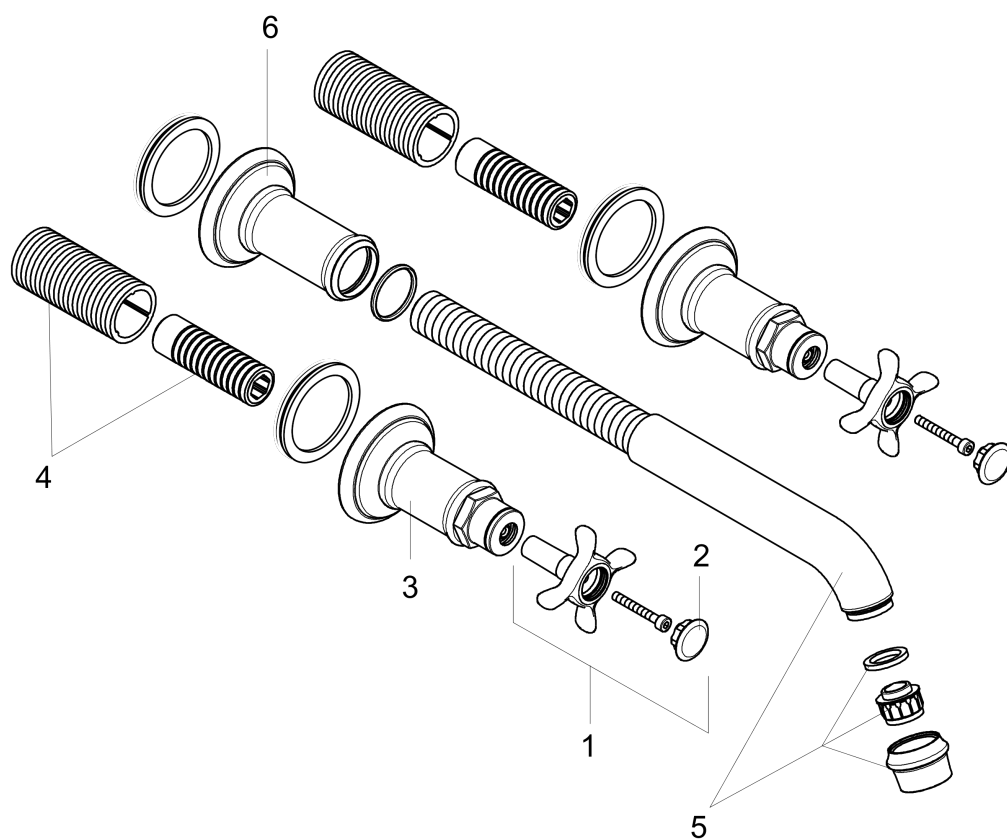

AXOR Montreux

Wall-Mounted Widespread Faucet Trim with Cross Handles, 1.2 GPM

Finishes : polished nickel Part no. : 16532831

Description

Features

- Aerated spray
- Flow: 1.2 GPM (4.5 L/Min)
- 90° ceramic valves

Item details

Technology

Compliance

Product image

Scale drawing

AXOR Montreux

Wall-Mounted Widespread Faucet Trim with Cross Handles, 1.2 GPM

Finishes : polished nickel Part no. : 16532831

Exploded drawing

Year of production: >07/16

AXOR Montreux

Wall-Mounted Widespread Faucet Trim with Cross Handles, 1.2 GPM

Finishes : **polished nickel** Part no. : **16532831**

Spare parts list

Year of production: >07/16

Pos.	Description	Part no.	Price	PU
1	handle	16291830	-	1
2	set of screw covers, cold / hot water / neutral	97987000	-	1
3	escutcheon for handle	98578830	-	1
4	fixing set	96392000	-	1
5	spout cpl.	98574830	-	1
6	escutcheon for spout	98576830	-	1
a	base body	10303181	-	1
b	mounting-set V+B	96142000	-	1