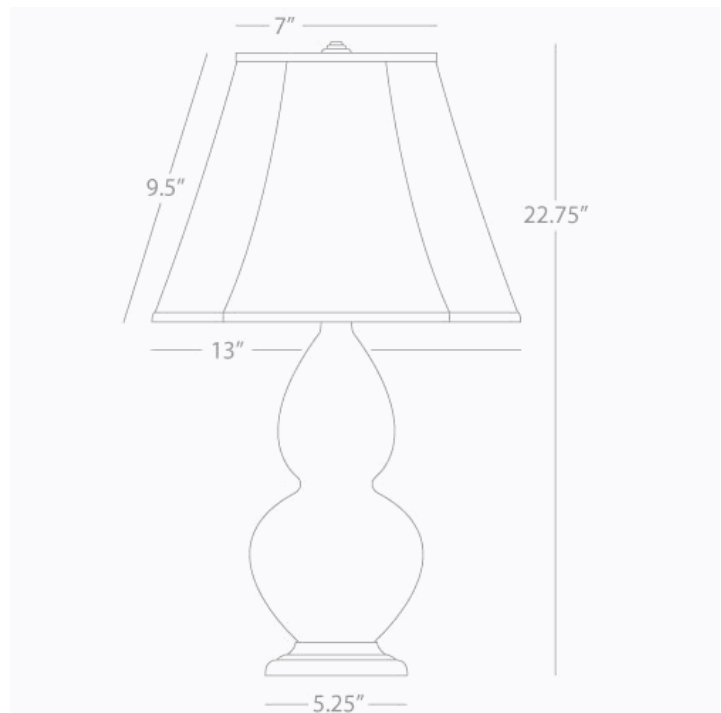

DOUBLE GOURD

1653

Accent Lamp

1-150W Max.

Bulb Type: A

Switch: 3-Way

Apple Glazed Ceramic

Deep Patina Bronze Finished Accents

Ivory Stretched Fabric Shade

See Double Gourd Table for Color / Base / Shade  
Options

\* *Made In The USA*