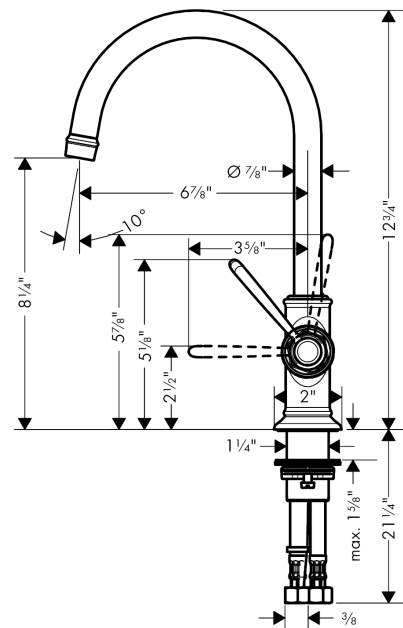

AXOR Montreux

AXOR Montreux Single-Hole Faucet without Pop-Up, Tall, 1.2 GPM

Finishes : polished nickel Part no. : 16518831

Description

Features

- Swivel range 120°
- Aerated spray
- Flow: 1.2 GPM (4.5 L/Min)
- Ceramic cartridge

Item details

List Price \$ 841.00

Technology

Compliance

Product image

Scale drawing

AXOR Montreux

AXOR Montreux Single-Hole Faucet without Pop-Up, Tall, 1.2 GPM

Finishes : **polished nickel** Part no. : **16518831**

Exploded drawing

Year of production: >01/18

AXOR Montreux

AXOR Montreux Single-Hole Faucet without Pop-Up, Tall, 1.2 GPM

Finishes : **polished nickel** Part no. : **16518831**

Spare parts list

Year of production: >01/18

Pos.	Description	Part no.	Price	PU
1	spout cpl.	97990830	-	1
2	hollow set screw M4x5	98731000	-	1
3	aerator M18x1 (4,5 l/min)	93062830	-	1
4	handle	92973830	-	1
5	cover cap	92974000	-	1
6	O-ring 16x2	98133000	-	1
7	screw cover	96338000	-	1
8	flange	92625830	-	1
9	nut	92627000	-	1
10	cartridge, assy	95973001	-	1
11	seal	98865000	-	1
12	fixing set (Ø 34)	95049000	-	1
13	lever collar	97548000	-	1
14	connection hose 23½" M8x0,75 3/8"	98600001	-	1
15	O-ring 7x1,5	98422000	-	1
a	O-ring 27x1,5	92527000	-	1