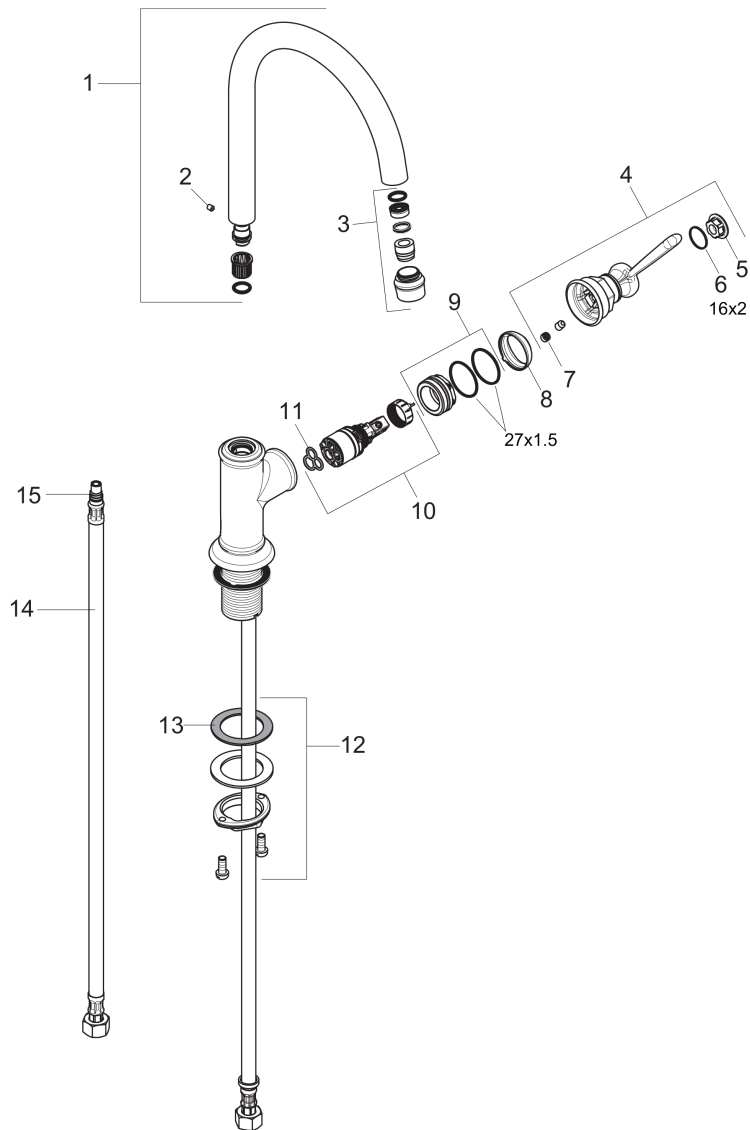

AXOR Montreux

AXOR Montreux Single-Hole Faucet without Pop-Up, Tall, 1.2 GPM

Finishes : polished nickel Part no. : 16518831

Description

Features

- Swivel range 120°
- Aerated spray
- Flow: 1.2 GPM (4.5 L/Min)
- Ceramic cartridge

Item details

List Price \$ 841.00

Technology

Compliance

Product image

Scale drawing

AXOR Montreux

AXOR Montreux Single-Hole Faucet without Pop-Up, Tall, 1.2 GPM

Finishes : **polished nickel** Part no. : **16518831**

Exploded drawing

Year of production: >01/18

AXOR Montreux

AXOR Montreux Single-Hole Faucet without Pop-Up, Tall, 1.2 GPM

Finishes : **polished nickel** Part no. : **16518831**

Spare parts list

Year of production: >01/18

Pos.	Description	Part no.	Price	PU
1	spout cpl.	97990830	-	1
2	hollow set screw M4x5	98731000	-	1
3	aerator M18x1 (4,5 l/min)	93062830	-	1
4	handle	92973830	-	1
5	cover cap	92974000	-	1
6	O-ring 16x2	98133000	-	1
7	screw cover	96338000	-	1
8	flange	92625830	-	1
9	nut	92627000	-	1
10	cartridge, assy	95973001	-	1
11	seal	98865000	-	1
12	fixing set (Ø 34)	95049000	-	1
13	lever collar	97548000	-	1
14	connection hose 23½" M8x0,75 3/8"	98600001	-	1
15	O-ring 7x1,5	98422000	-	1
a	O-ring 27x1,5	92527000	-	1