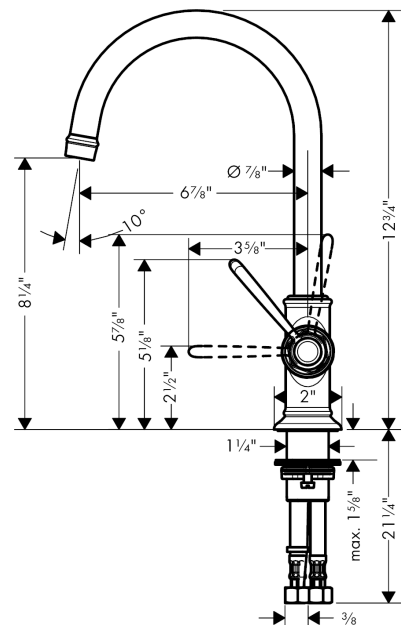

AXOR Montreux

AXOR Montreux Single-Hole Faucet without Pop-Up, Tall, 1.2 GPM

Finishes : **chrome** Part no. : **16518001**

Description

Features

- Swivel range 120°
- Aerated spray
- Flow: 1.2 GPM (4.5 L/Min)
- Ceramic cartridge

Item details

List Price

Technology

Compliance

Product image

Scale drawing

AXOR Montreux
AXOR Montreux Single-Hole Faucet without Pop-Up, Tall, 1.2 GPM
Finishes : **chrome** Part no. : **16518001**

Exploded drawing

Year of production: >01/18

AXOR Montreux
AXOR Montreux Single-Hole Faucet without Pop-Up, Tall, 1.2 GPM

 Finishes : **chrome** Part no. : **16518001**

Spare parts list

Year of production: >01/18

Pos.	Description	Part no.	Price	PU
1	spout cpl.	97990000	-	1
2	hollow set screw M4x5	98731000	-	1
3	aerator M18x1 (4,5 l/min)	93062000	-	1
4	handle	92973000	-	1
5	cover cap	92974000	-	1
6	O-ring 16x2	98133000	-	1
7	screw cover	96338000	-	1
8	flange	92625000	-	1
9	nut	92627000	-	1
10	cartridge, assy	95973001	-	1
11	seal	98865000	-	1
12	fixing set (Ø 32)	13961000	-	1
13	lever collar	97548000	-	1
14	connection hose 23½" M8x0,75 3/8"	98600001	-	1
15	O-ring 7x1,5	98422000	-	1
a	O-ring 27x1,5	92527000	-	1