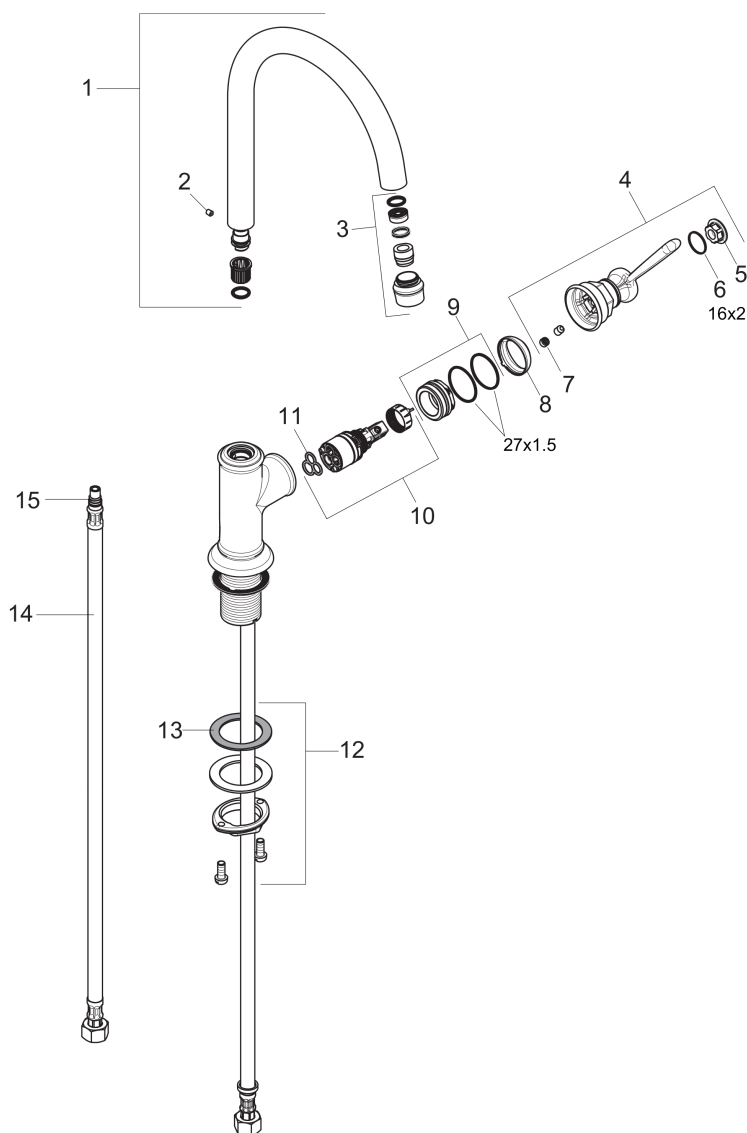

AXOR Montreux

AXOR Montreux Single-Hole Faucet without Pop-Up, Tall, 1.2 GPM

Finishes : **chrome** Part no. : **16518001**

Description

Features

- Swivel range 120°
- Aerated spray
- Flow: 1.2 GPM (4.5 L/Min)
- Ceramic cartridge

Item details

List Price

Technology

Compliance

Product image

Scale drawing

AXOR Montreux
AXOR Montreux Single-Hole Faucet without Pop-Up, Tall, 1.2 GPM
Finishes : **chrome** Part no. : **16518001**

Exploded drawing

Year of production: >01/18

AXOR Montreux
AXOR Montreux Single-Hole Faucet without Pop-Up, Tall, 1.2 GPM

 Finishes : **chrome** Part no. : **16518001**

Spare parts list

Year of production: >01/18

Pos.	Description	Part no.	Price	PU
1	spout cpl.	97990000	-	1
2	hollow set screw M4x5	98731000	-	1
3	aerator M18x1 (4,5 l/min)	93062000	-	1
4	handle	92973000	-	1
5	cover cap	92974000	-	1
6	O-ring 16x2	98133000	-	1
7	screw cover	96338000	-	1
8	flange	92625000	-	1
9	nut	92627000	-	1
10	cartridge, assy	95973001	-	1
11	seal	98865000	-	1
12	fixing set (Ø 32)	13961000	-	1
13	lever collar	97548000	-	1
14	connection hose 23½" M8x0,75 3/8"	98600001	-	1
15	O-ring 7x1,5	98422000	-	1
a	O-ring 27x1,5	92527000	-	1