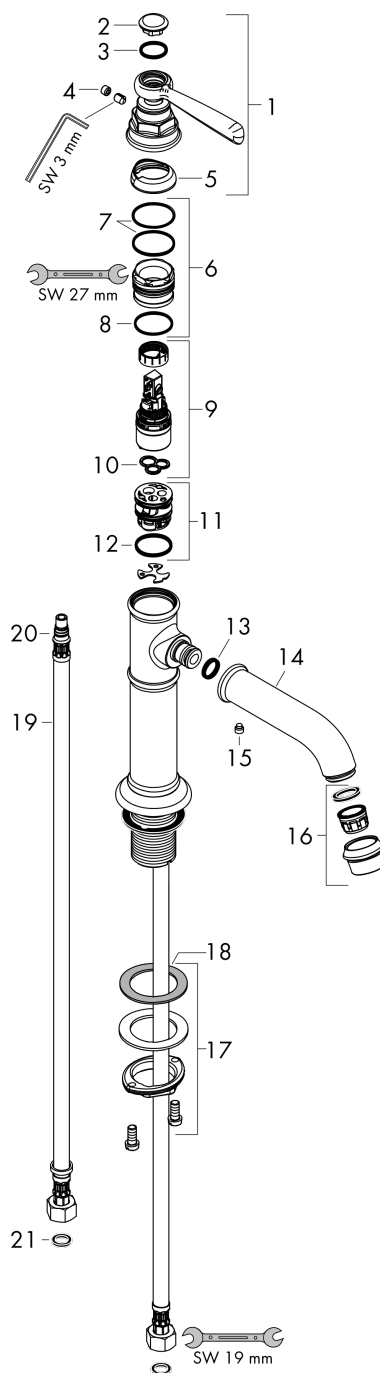

AXOR Montreux
AXOR Montreux Single-Hole Faucet without Pop-Up, 1.2 GPM
 Finishes : **brushed nickel** Part no. : **16516821**

Description

Features

- Aerated spray
- Flow: 1.2 GPM (4.5 L/Min)
- Ceramic cartridge

Item details

List Price

Technology

Compliance

Product image

Scale drawing

AXOR Montreux
AXOR Montreux Single-Hole Faucet without Pop-Up, 1.2 GPM
Finishes : **brushed nickel** Part no. : **16516821**

Exploded drawing

Year of production: >06/17

AXOR Montreux
AXOR Montreux Single-Hole Faucet without Pop-Up, 1.2 GPM
 Finishes : **brushed nickel** Part no. : **16516821**

Spare parts list

Year of production: >06/17

Pos.	Description	Part no.	Price	PU
1	handle	92973820	-	1
2	cover cap	92974000	-	1
3	O-ring 16x2	98133000	-	1
4	screw cover	96338000	-	1
5	flange	92625820	-	1
6	nut	92689000	-	1
7	O-ring 27x1,5	92527000	-	1
8	O-ring 25x1,5	98146000	-	1
9	cartridge, assy	95973001	-	1
10	seal	98865000	-	1
11	adapter for cartridge	98866000	-	1
12	O-ring 23x2	98398000	-	1
13	O-ring 11x2,5	98487000	-	1
14	spout cpl.	92978820	-	1
15	hollow set screw M6x5	98447000	-	1
16	aerator M22x1 (5 l/min + 25 l/min)	95381820	-	1
17	fixing set (Ø 34)	95049000	-	1
18	lever collar	97548000	-	1
19	connection hose 23½" M8x0,75 3/8"	98600001	-	1
20	O-ring 7x1,5	98422000	-	1
21	sealing set	95581000	-	1