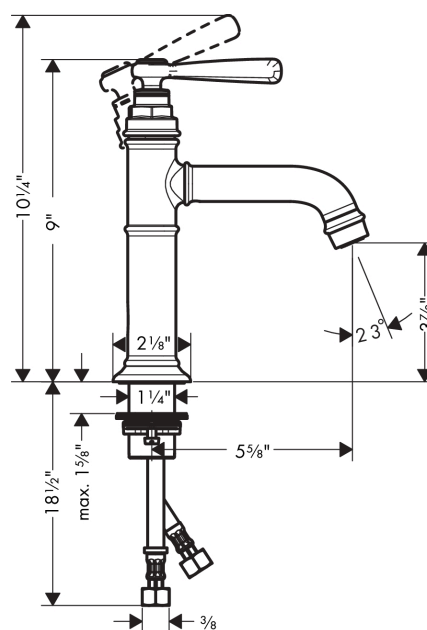

AXOR Montreux
AXOR Montreux Single-Hole Faucet without Pop-Up, 1.2 GPM
 Finishes : **brushed nickel** Part no. : **16516821**

Description

Features

- Aerated spray
- Flow: 1.2 GPM (4.5 L/Min)
- Ceramic cartridge

Item details

List Price

Technology

Compliance

Product image

Scale drawing

AXOR Montreux
AXOR Montreux Single-Hole Faucet without Pop-Up, 1.2 GPM
Finishes : **brushed nickel** Part no. : **16516821**

Exploded drawing

Year of production: >06/17

AXOR Montreux
AXOR Montreux Single-Hole Faucet without Pop-Up, 1.2 GPM
 Finishes : **brushed nickel** Part no. : **16516821**

Spare parts list

Year of production: >06/17

Pos.	Description	Part no.	Price	PU
1	handle	92973820	-	1
2	cover cap	92974000	-	1
3	O-ring 16x2	98133000	-	1
4	screw cover	96338000	-	1
5	flange	92625820	-	1
6	nut	92689000	-	1
7	O-ring 27x1,5	92527000	-	1
8	O-ring 25x1,5	98146000	-	1
9	cartridge, assy	95973001	-	1
10	seal	98865000	-	1
11	adapter for cartridge	98866000	-	1
12	O-ring 23x2	98398000	-	1
13	O-ring 11x2,5	98487000	-	1
14	spout cpl.	92978820	-	1
15	hollow set screw M6x5	98447000	-	1
16	aerator M22x1 (5 l/min + 25 l/min)	95381820	-	1
17	fixing set (Ø 34)	95049000	-	1
18	lever collar	97548000	-	1
19	connection hose 23½" M8x0,75 3/8"	98600001	-	1
20	O-ring 7x1,5	98422000	-	1
21	sealing set	95581000	-	1