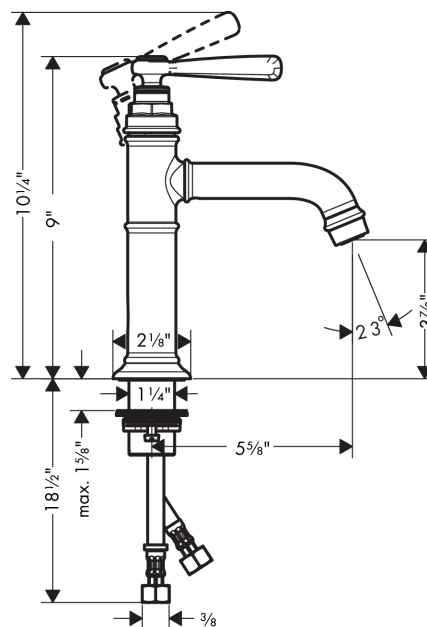

AXOR Montreux
AXOR Montreux Single-Hole Faucet without Pop-Up, 1.2 GPM
 Finishes : **chrome** Part no. : **16516001**

Description

Features

- Aerated spray
- Flow: 1.2 GPM (4.5 L/Min)
- Ceramic cartridge

Item details

List Price

Technology

Compliance

Product image

Scale drawing

AXOR Montreux
AXOR Montreux Single-Hole Faucet without Pop-Up, 1.2 GPM
Finishes : **chrome** Part no. : **16516001**

Exploded drawing

Year of production: >01/18

AXOR Montreux
AXOR Montreux Single-Hole Faucet without Pop-Up, 1.2 GPM
 Finishes : **chrome** Part no. : **16516001**

Spare parts list

Year of production: >01/18

Pos.	Description	Part no.	Price	PU
1	handle	92973000	-	1
2	cover cap	92974000	-	1
3	O-ring 16x2	98133000	-	1
4	screw cover	96338000	-	1
5	flange	92625000	-	1
6	nut	92689000	-	1
7	O-ring 27x1,5	92527000	-	1
8	O-ring 25x1,5	98146000	-	1
9	cartridge, assy	95973001	-	1
10	seal	98865000	-	1
11	adapter for cartridge	98866000	-	1
12	O-ring 23x2	98398000	-	1
13	O-ring 11x2,5	98487000	-	1
14	spout cpl.	92978000	-	1
15	aerator M24x1 (4,5 l/min)	93254000	-	1
16	hollow set screw M6x5	98447000	-	1
17	fixing set (Ø 34)	95049000	-	1
18	lever collar	97548000	-	1
19	connection hose 23½" M8x0,75 3/8"	98600001	-	1
20	O-ring 7x1,5	98422000	-	1