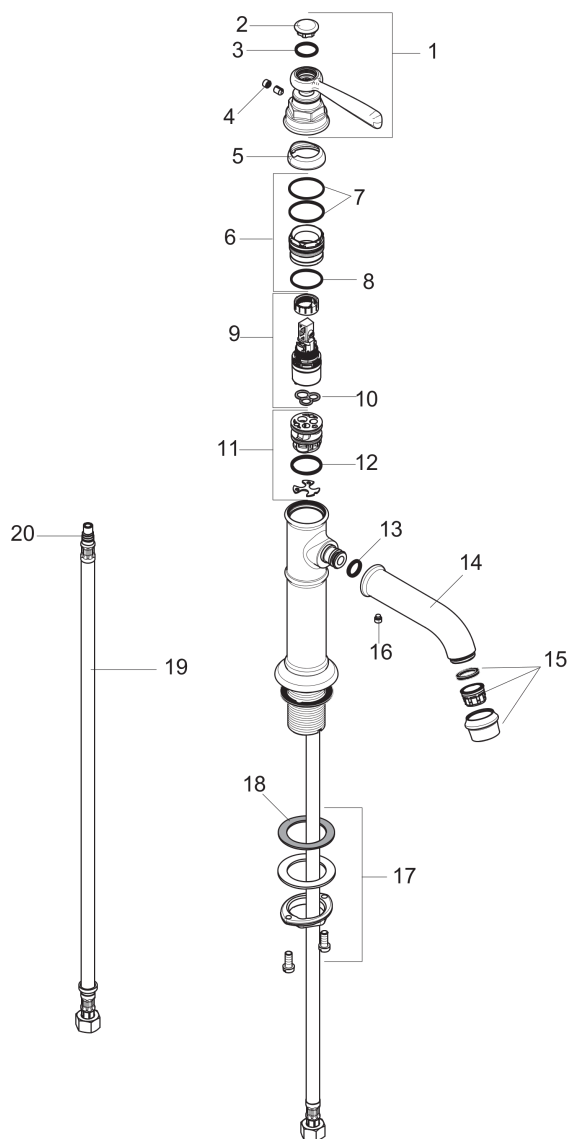

AXOR Montreux
AXOR Montreux Single-Hole Faucet without Pop-Up, 1.2 GPM
 Finishes : **chrome** Part no. : **16516001**

Description

Features

- Aerated spray
- Flow: 1.2 GPM (4.5 L/Min)
- Ceramic cartridge

Item details

List Price

Technology

Compliance

Product image

Scale drawing

AXOR Montreux
AXOR Montreux Single-Hole Faucet without Pop-Up, 1.2 GPM
Finishes : **chrome** Part no. : **16516001**

Exploded drawing

Year of production: >01/18

AXOR Montreux
AXOR Montreux Single-Hole Faucet without Pop-Up, 1.2 GPM
 Finishes : **chrome** Part no. : **16516001**

Spare parts list

Year of production: >01/18

Pos.	Description	Part no.	Price	PU
1	handle	92973000	-	1
2	cover cap	92974000	-	1
3	O-ring 16x2	98133000	-	1
4	screw cover	96338000	-	1
5	flange	92625000	-	1
6	nut	92689000	-	1
7	O-ring 27x1,5	92527000	-	1
8	O-ring 25x1,5	98146000	-	1
9	cartridge, assy	95973001	-	1
10	seal	98865000	-	1
11	adapter for cartridge	98866000	-	1
12	O-ring 23x2	98398000	-	1
13	O-ring 11x2,5	98487000	-	1
14	spout cpl.	92978000	-	1
15	aerator M24x1 (4,5 l/min)	93254000	-	1
16	hollow set screw M6x5	98447000	-	1
17	fixing set (Ø 34)	95049000	-	1
18	lever collar	97548000	-	1
19	connection hose 23½" M8x0,75 3/8"	98600001	-	1
20	O-ring 7x1,5	98422000	-	1