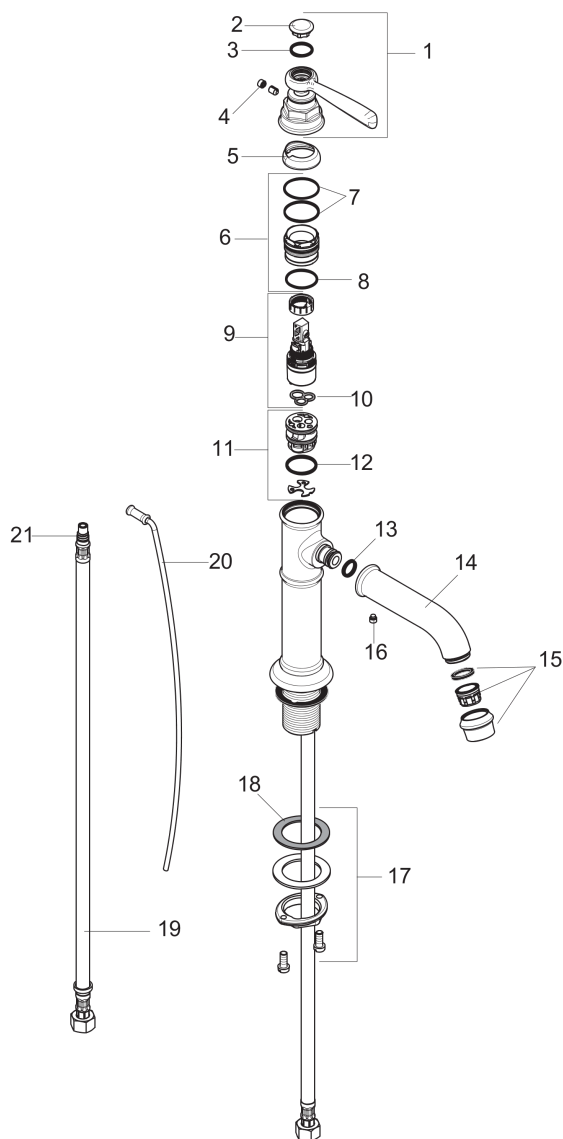

AXOR Montreux
AXOR Montreux Single-Hole Faucet, 1.2 GPM
 Finishes : polished nickel Part no. : 16515831

Description

Features

- Aerated spray
- Flow: 1.2 GPM (4.5 L/Min)
- Ceramic cartridge
- Includes pop-up drain

Item details

List Price

Technology

Compliance

Product image

Scale drawing

AXOR Montreux
AXOR Montreux Single-Hole Faucet, 1.2 GPM
Finishes : **polished nickel** Part no. : **16515831**

Exploded drawing

Year of production: >01/18

AXOR Montreux
AXOR Montreux Single-Hole Faucet, 1.2 GPM
 Finishes : **polished nickel** Part no. : **16515831**

Spare parts list

Year of production: >01/18

Pos.	Description	Part no.	Price	PU
1	handle	92973830	-	1
2	cover cap	92974000	-	1
3	O-ring 16x2	98133000	-	1
4	screw cover	96338000	-	1
5	flange	92625830	-	1
6	nut	92689000	-	1
7	O-ring 27x1,5	92527000	-	1
8	O-ring 25x1,5	98146000	-	1
9	cartridge, assy	95973001	-	1
10	seal	98865000	-	1
11	adapter for cartridge	98866000	-	1
12	O-ring 23x2	98398000	-	1
13	O-ring 11x2,5	98487000	-	1
14	spout cpl.	92978830	-	1
15	aerator M24x1 (4,5 l/min)	93254830	-	1
16	hollow set screw M6x5	98447000	-	1
17	fixing set (Ø 34)	95049000	-	1
18	lever collar	97548000	-	1
19	connection hose 23½" M8x0,75 3/8"	98600001	-	1
20	pull rod	98730830	-	1
21	O-ring 7x1,5	98422000	-	1