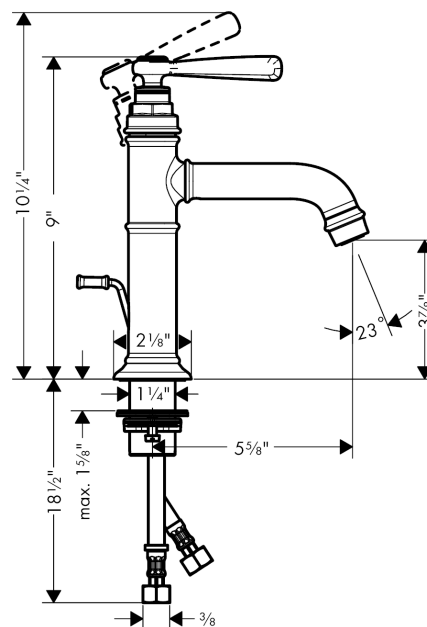

AXOR Montreux
AXOR Montreux Single-Hole Faucet, 1.2 GPM
 Finishes : polished nickel Part no. : 16515831

Description

Features

- Aerated spray
- Flow: 1.2 GPM (4.5 L/Min)
- Ceramic cartridge
- Includes pop-up drain

Item details

List Price

Technology

Compliance

Product image

Scale drawing

AXOR Montreux
AXOR Montreux Single-Hole Faucet, 1.2 GPM
Finishes : **polished nickel** Part no. : **16515831**

Exploded drawing

Year of production: >01/18

AXOR Montreux
AXOR Montreux Single-Hole Faucet, 1.2 GPM
 Finishes : **polished nickel** Part no. : **16515831**

Spare parts list

Year of production: >01/18

Pos.	Description	Part no.	Price	PU
1	handle	92973830	-	1
2	cover cap	92974000	-	1
3	O-ring 16x2	98133000	-	1
4	screw cover	96338000	-	1
5	flange	92625830	-	1
6	nut	92689000	-	1
7	O-ring 27x1,5	92527000	-	1
8	O-ring 25x1,5	98146000	-	1
9	cartridge, assy	95973001	-	1
10	seal	98865000	-	1
11	adapter for cartridge	98866000	-	1
12	O-ring 23x2	98398000	-	1
13	O-ring 11x2,5	98487000	-	1
14	spout cpl.	92978830	-	1
15	aerator M24x1 (4,5 l/min)	93254830	-	1
16	hollow set screw M6x5	98447000	-	1
17	fixing set (Ø 34)	95049000	-	1
18	lever collar	97548000	-	1
19	connection hose 23½" M8x0,75 3/8"	98600001	-	1
20	pull rod	98730830	-	1
21	O-ring 7x1,5	98422000	-	1