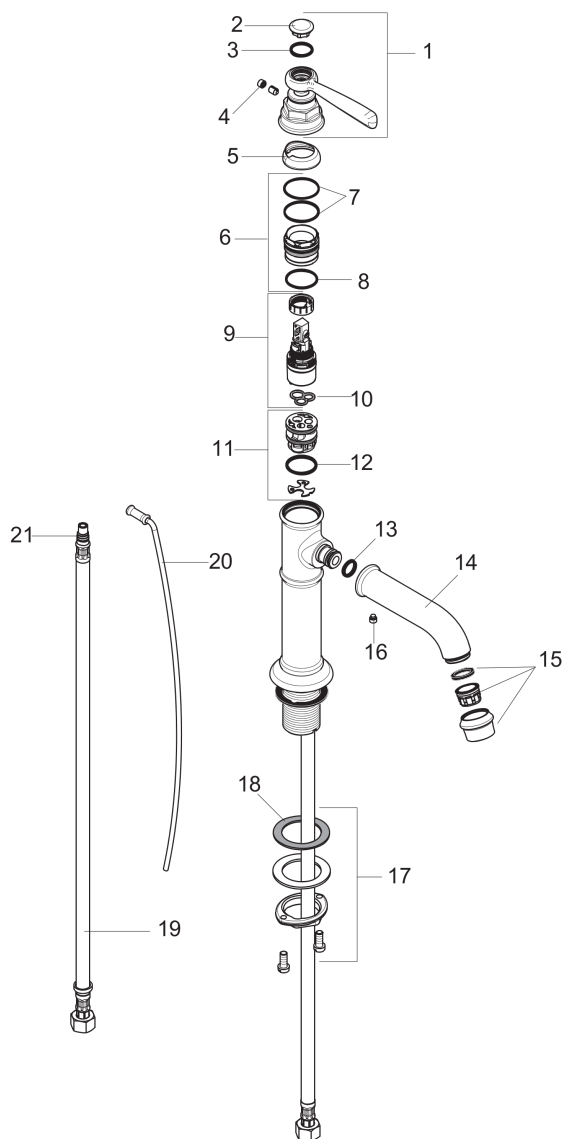

AXOR Montreux
AXOR Montreux Single-Hole Faucet, 1.2 GPM
 Finishes : **brushed nickel** Part no. : **16515821**

Description

Features

- Aerated spray
- Flow: 1.2 GPM (4.5 L/Min)
- Ceramic cartridge
- Includes pop-up drain

Item details

List Price

Technology

Compliance

Product image

Scale drawing

AXOR Montreux
AXOR Montreux Single-Hole Faucet, 1.2 GPM
Finishes : **brushed nickel** Part no. : **16515821**

Exploded drawing

Year of production: >01/18

AXOR Montreux
AXOR Montreux Single-Hole Faucet, 1.2 GPM
 Finishes : **brushed nickel** Part no. : **16515821**

Spare parts list

Year of production: >01/18

Pos.	Description	Part no.	Price	PU
1	handle	92973820	-	1
2	cover cap	92974000	-	1
3	O-ring 16x2	98133000	-	1
4	screw cover	96338000	-	1
5	flange	92625820	-	1
6	nut	92689000	-	1
7	O-ring 27x1,5	92527000	-	1
8	O-ring 25x1,5	98146000	-	1
9	cartridge, assy	95973001	-	1
10	seal	98865000	-	1
11	adapter for cartridge	98866000	-	1
12	O-ring 23x2	98398000	-	1
13	O-ring 11x2,5	98487000	-	1
14	spout cpl.	92978820	-	1
15	aerator M24x1 (4,5 l/min)	93254820	-	1
16	hollow set screw M6x5	98447000	-	1
17	fixing set (Ø 34)	95049000	-	1
18	lever collar	97548000	-	1
19	connection hose 23½" M8x0,75 3/8"	98600001	-	1
20	pull rod	98730820	-	1
21	O-ring 7x1,5	98422000	-	1