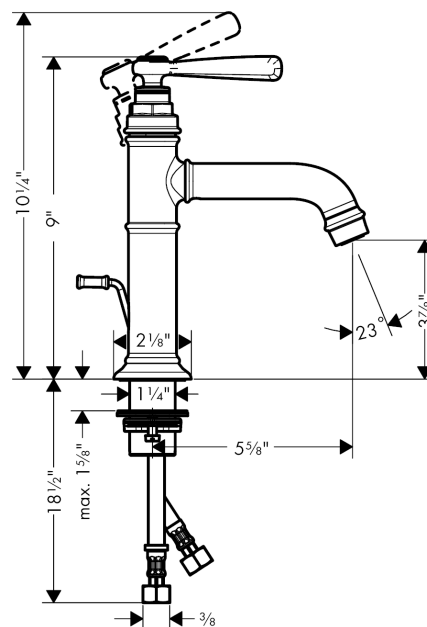

AXOR Montreux
AXOR Montreux Single-Hole Faucet, 1.2 GPM
 Finishes : **brushed nickel** Part no. : **16515821**

Description

Features

- Aerated spray
- Flow: 1.2 GPM (4.5 L/Min)
- Ceramic cartridge
- Includes pop-up drain

Item details

List Price

Technology

Compliance

Product image

Scale drawing

AXOR Montreux
AXOR Montreux Single-Hole Faucet, 1.2 GPM
Finishes : **brushed nickel** Part no. : **16515821**

Exploded drawing

Year of production: >01/18

AXOR Montreux
AXOR Montreux Single-Hole Faucet, 1.2 GPM
 Finishes : **brushed nickel** Part no. : **16515821**

Spare parts list

Year of production: >01/18

Pos.	Description	Part no.	Price	PU
1	handle	92973820	-	1
2	cover cap	92974000	-	1
3	O-ring 16x2	98133000	-	1
4	screw cover	96338000	-	1
5	flange	92625820	-	1
6	nut	92689000	-	1
7	O-ring 27x1,5	92527000	-	1
8	O-ring 25x1,5	98146000	-	1
9	cartridge, assy	95973001	-	1
10	seal	98865000	-	1
11	adapter for cartridge	98866000	-	1
12	O-ring 23x2	98398000	-	1
13	O-ring 11x2,5	98487000	-	1
14	spout cpl.	92978820	-	1
15	aerator M24x1 (4,5 l/min)	93254820	-	1
16	hollow set screw M6x5	98447000	-	1
17	fixing set (Ø 34)	95049000	-	1
18	lever collar	97548000	-	1
19	connection hose 23½" M8x0,75 3/8"	98600001	-	1
20	pull rod	98730820	-	1
21	O-ring 7x1,5	98422000	-	1